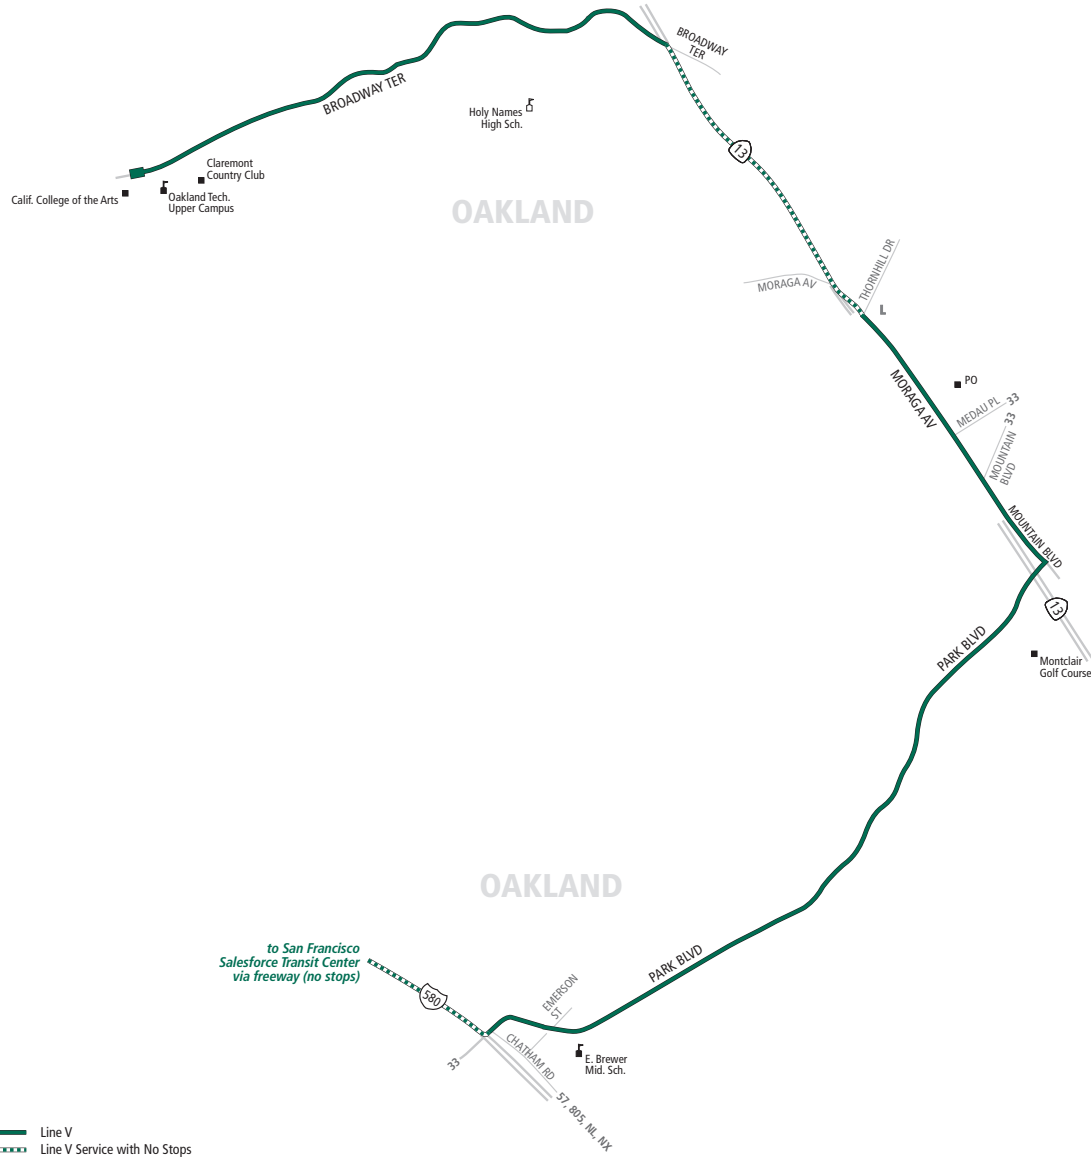

V Monday through Friday except holidays To College Ave. & Broadway

| Salesforce Transit Center | Bay Bridge Toll Plaza | Park Blvd. & Emerson St. | Montclair Park | College Ave. & Broadway |
|---------------------------|-----------------------|--------------------------|----------------|-------------------------|
| 4:30p | 4:40p | 5:04p | 5:15p | 5:27p |
| 4:45p | 4:55p | 5:19p | 5:30p | 5:42p |
| 5:00p | 5:10p | 5:34p | 5:45p | 5:57p |
| 5:45p | 5:55p | 6:19p | 6:30p | 6:42p |
| 6:35p | 6:45p | 7:00p | 7:11p | 7:20p |

AC TRANSIT SCHEDULE

EFFECTIVE:

August 8, 2021

Oakland

Broadway Terrace
Moraga Avenue
Park Blvd.

San Francisco

Salesforce Transit Center

Transbay Bus

Monday through Friday except
holidays

No Local Passengers Allowed

Line V

- Line V
- Line V Service with No Stops