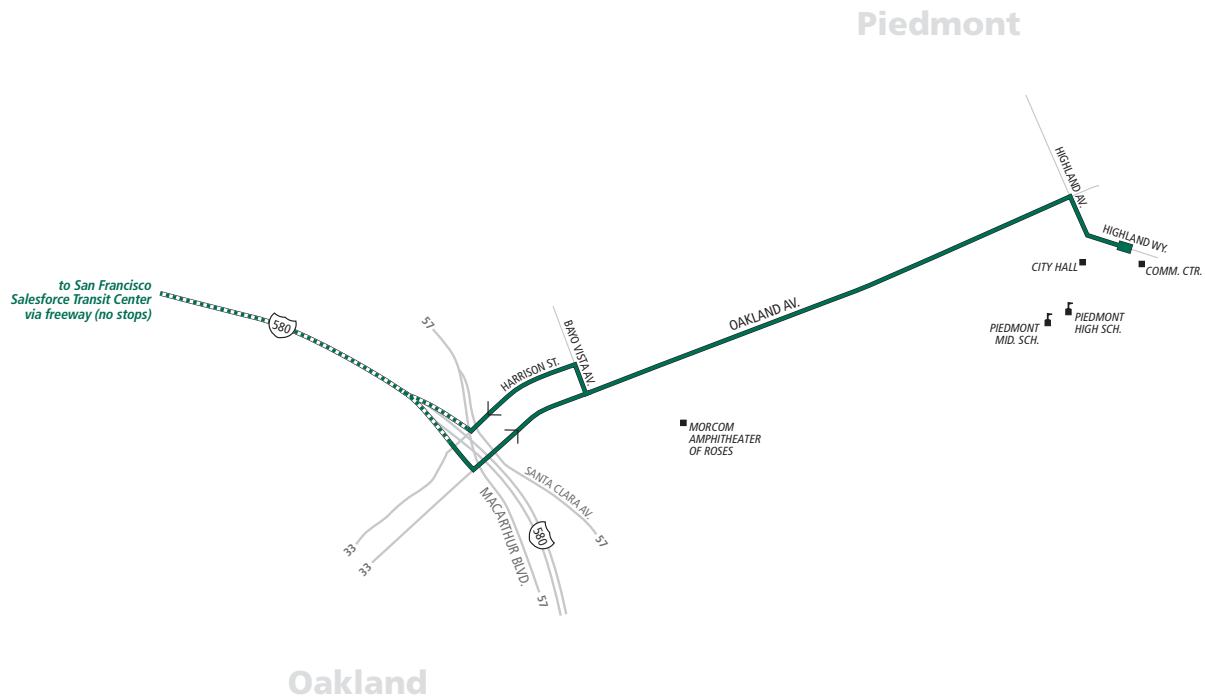

P Monday through Friday except holidays To Piedmont

Salesforce Transit Center	Bay Bridge Toll Plaza	Oakland Ave. & MacArthur Blvd.	Grand Ave. & Oakland Ave.	Highland Ave. & Highland Way
4:45p	4:55p	5:11p	5:15p	5:19p
5:00p	5:10p	5:26p	5:31p	5:35p
5:16p	5:26p	5:42p	5:47p	5:51p
5:32p	5:42p	5:58p	6:03p	6:07p
5:45p	5:55p	6:11p	6:16p	6:20p
6:20p	6:30p	6:41p	6:46p	6:50p
7:00p	7:10p	7:16p	7:21p	7:25p

P

AC TRANSIT SCHEDULE

EFFECTIVE:

August 8, 2021

▶ ***Piedmont***

Oakland Avenue

▶ ***Oakland***

Harrison Street

▶ ***San Francisco***

Salesforce Transit Center

Transbay Bus

Monday through Friday except
holidays

No Local Passengers Allowed

Line P

- Line P
- Line P Service with No Stops