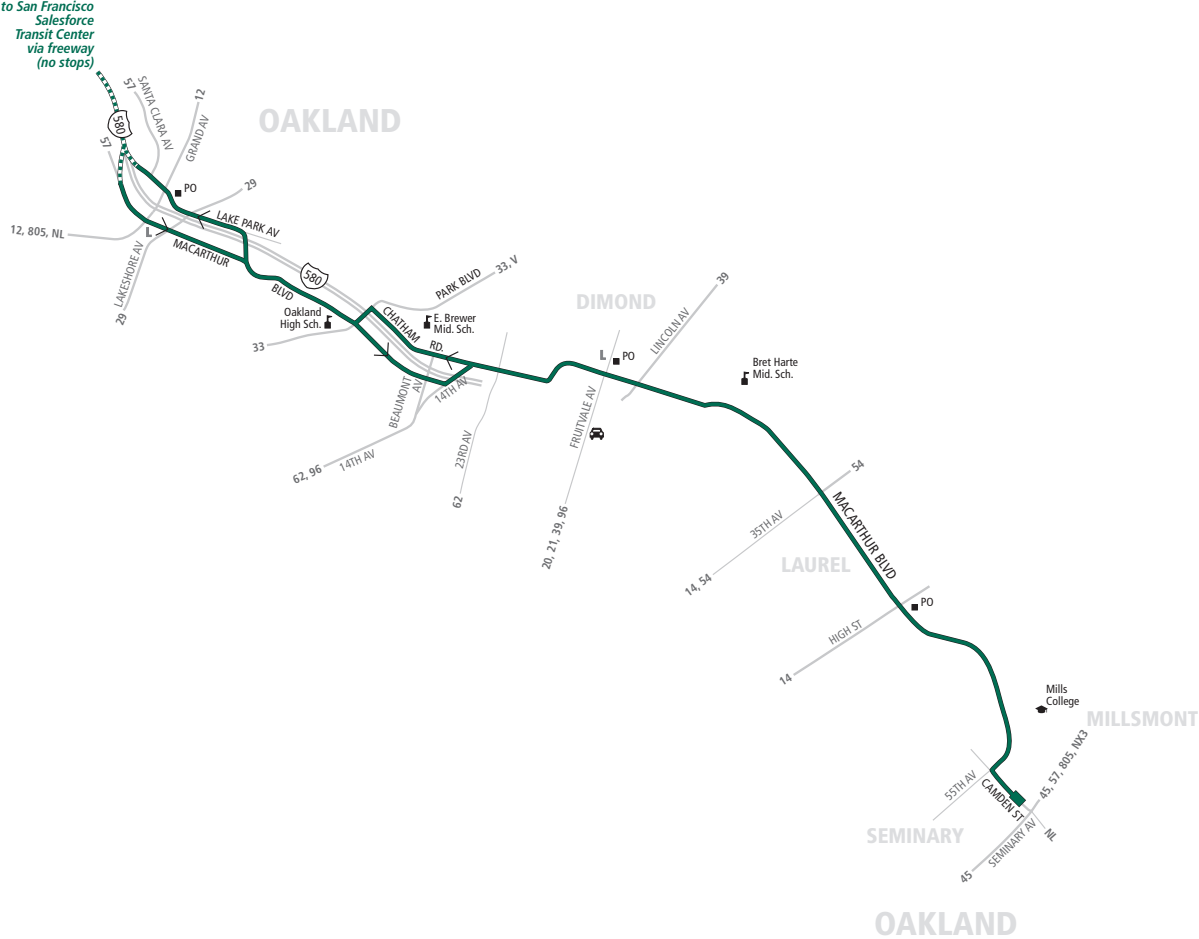

Line NX

Line NX
Line NX Service with No Stops