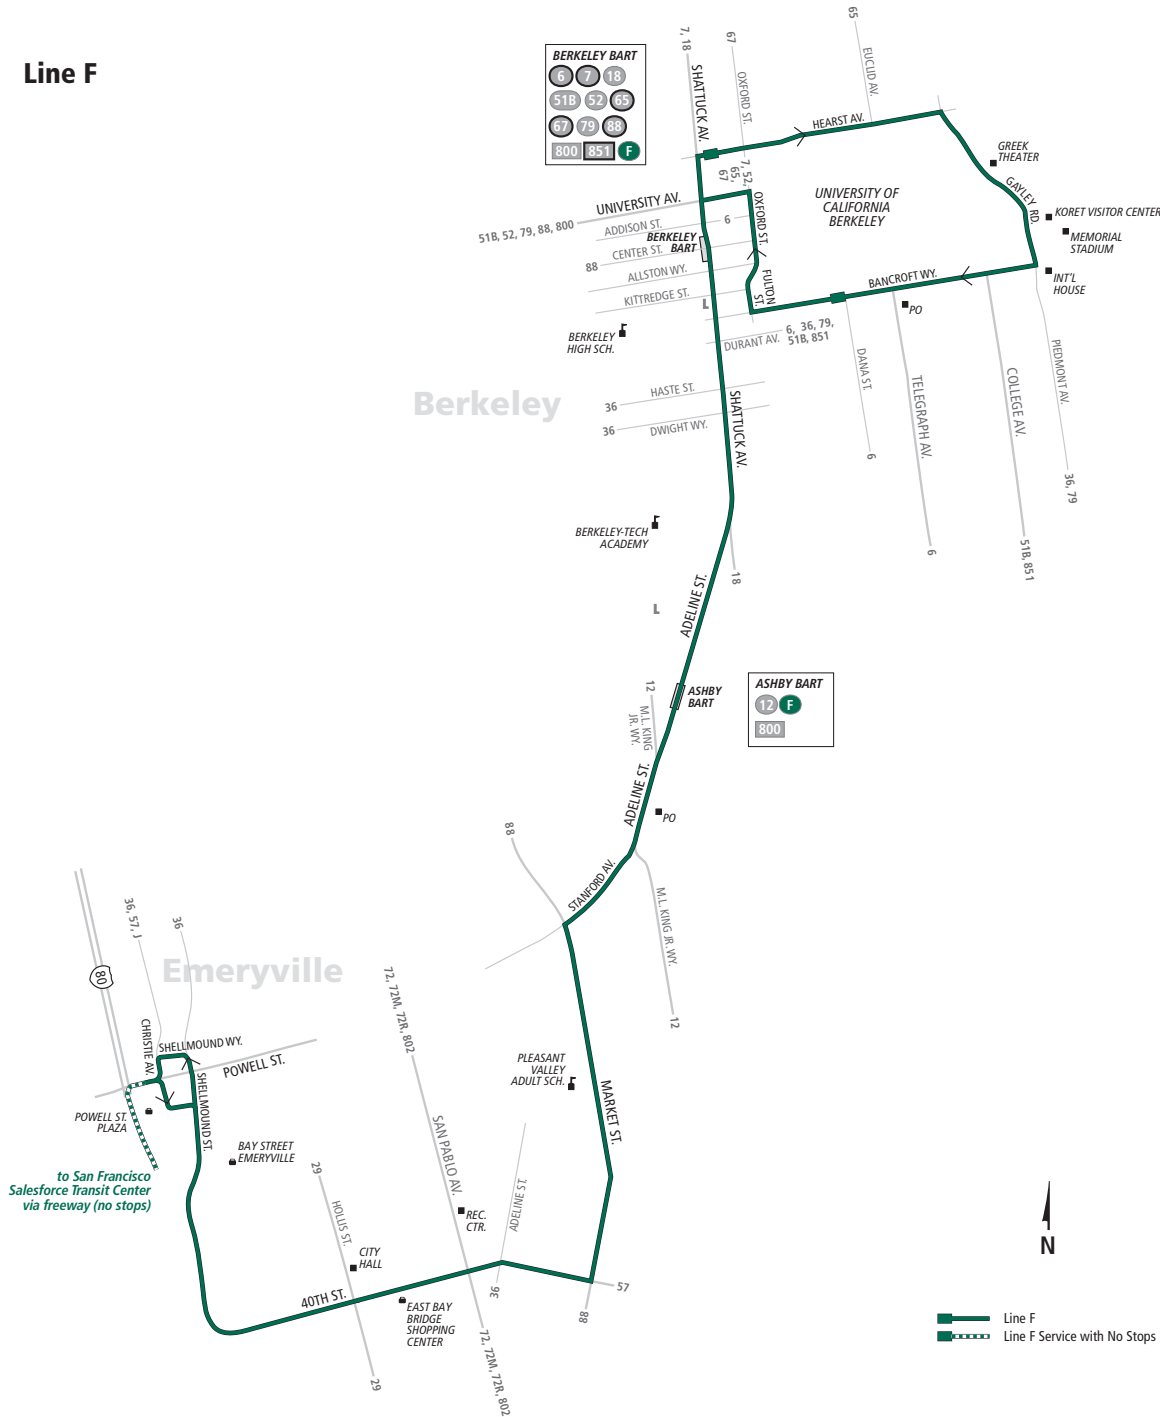

Line F

F

AC TRANSIT SCHEDULE

EFFECTIVE:
December 20, 2020

Berkeley

Hearst Avenue
Bancroft Way
Shattuck Avenue
Adeline Street

Oakland

Market Street

Emeryville

Shellmound Street
40th Street

San Francisco

Salesforce Transit Center

Transbay Bus

Every day
Local Passengers Permitted for
Local Fare