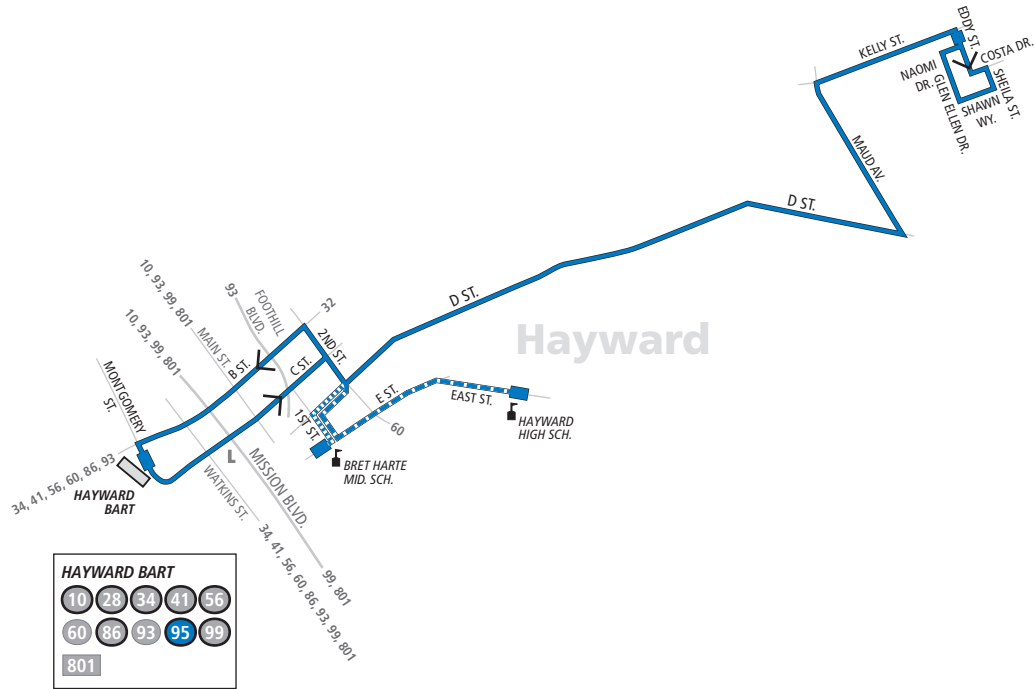

Line 95

- Line 95
- Line 95 School Day Service from Hayward High School
- Line 95 School Day Service from Bret Harte Middle School