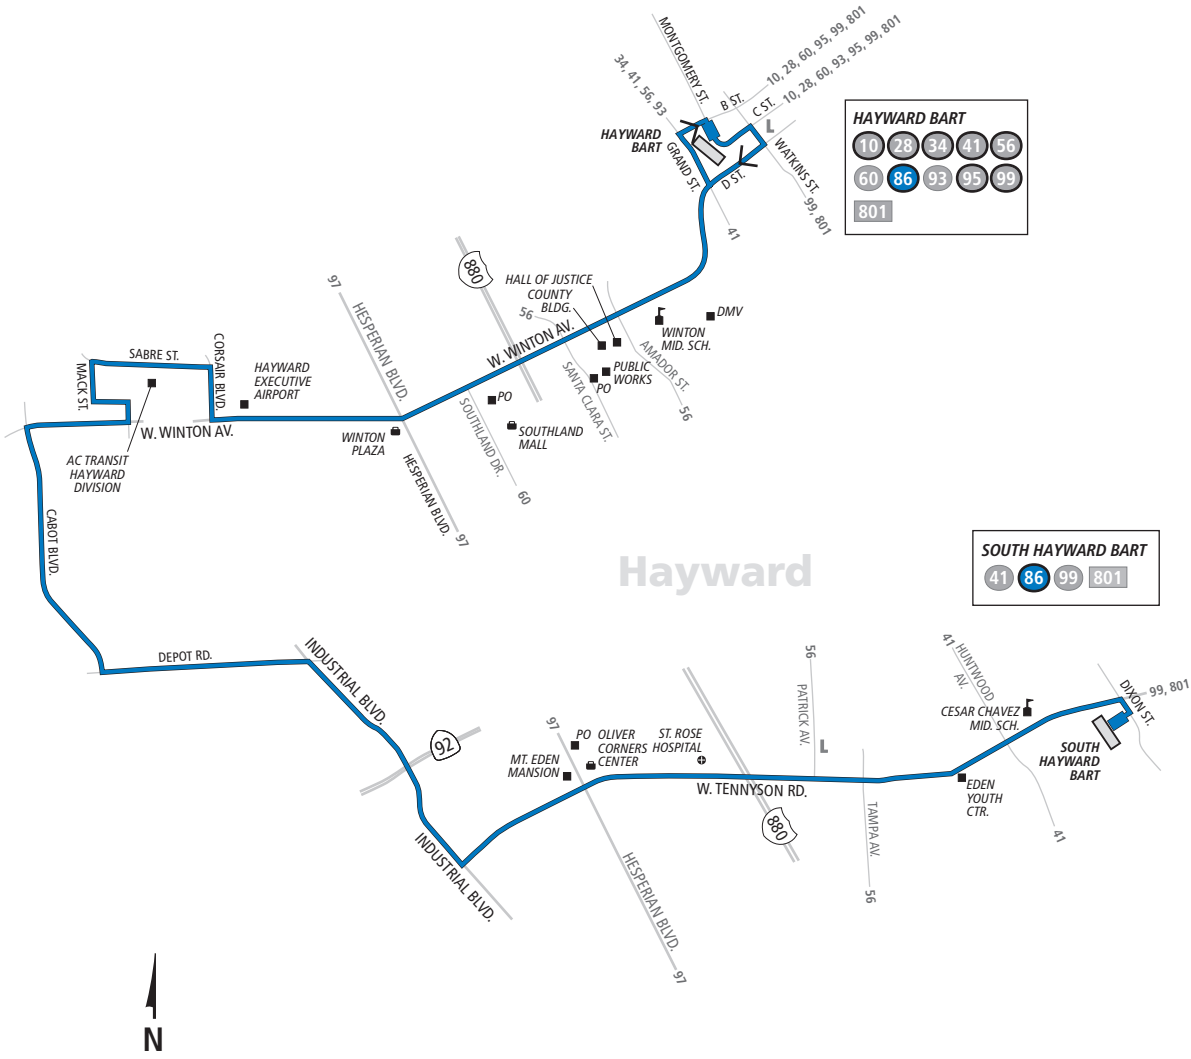

Line 86

HAYWARD BART

10	28	34	41	56
60	86	93	95	99
801				

SOUTH HAYWARD BART

41	86	99	801