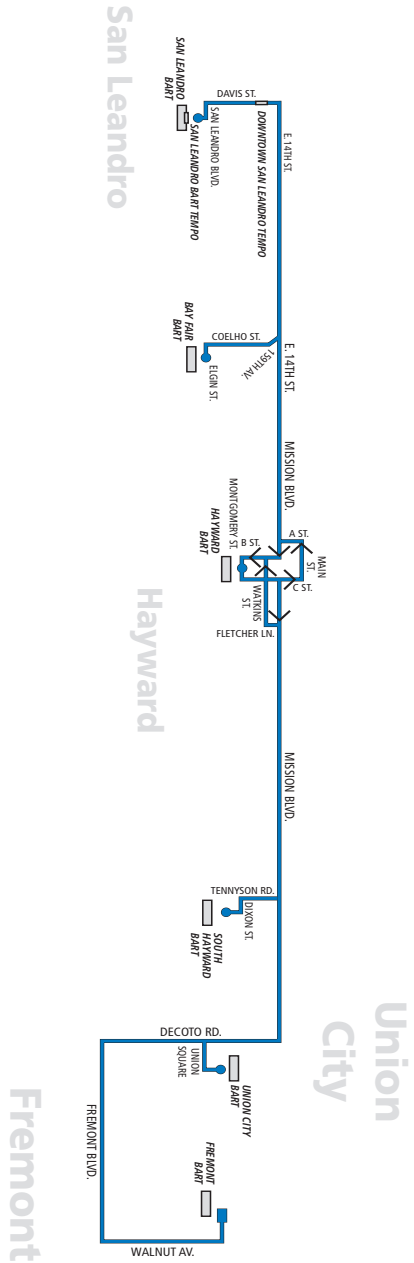

801

AC TRANSIT SCHEDULE

EFFECTIVE:
March 28, 2021

Fremont

Fremont BART
Fremont Blvd.

Union City

Union City BART

Hayward

South Hayward BART
Mission Blvd.
Hayward BART

San Leandro

Bay Fair BART
East 14th Street
San Leandro BART

Every day

Line 801