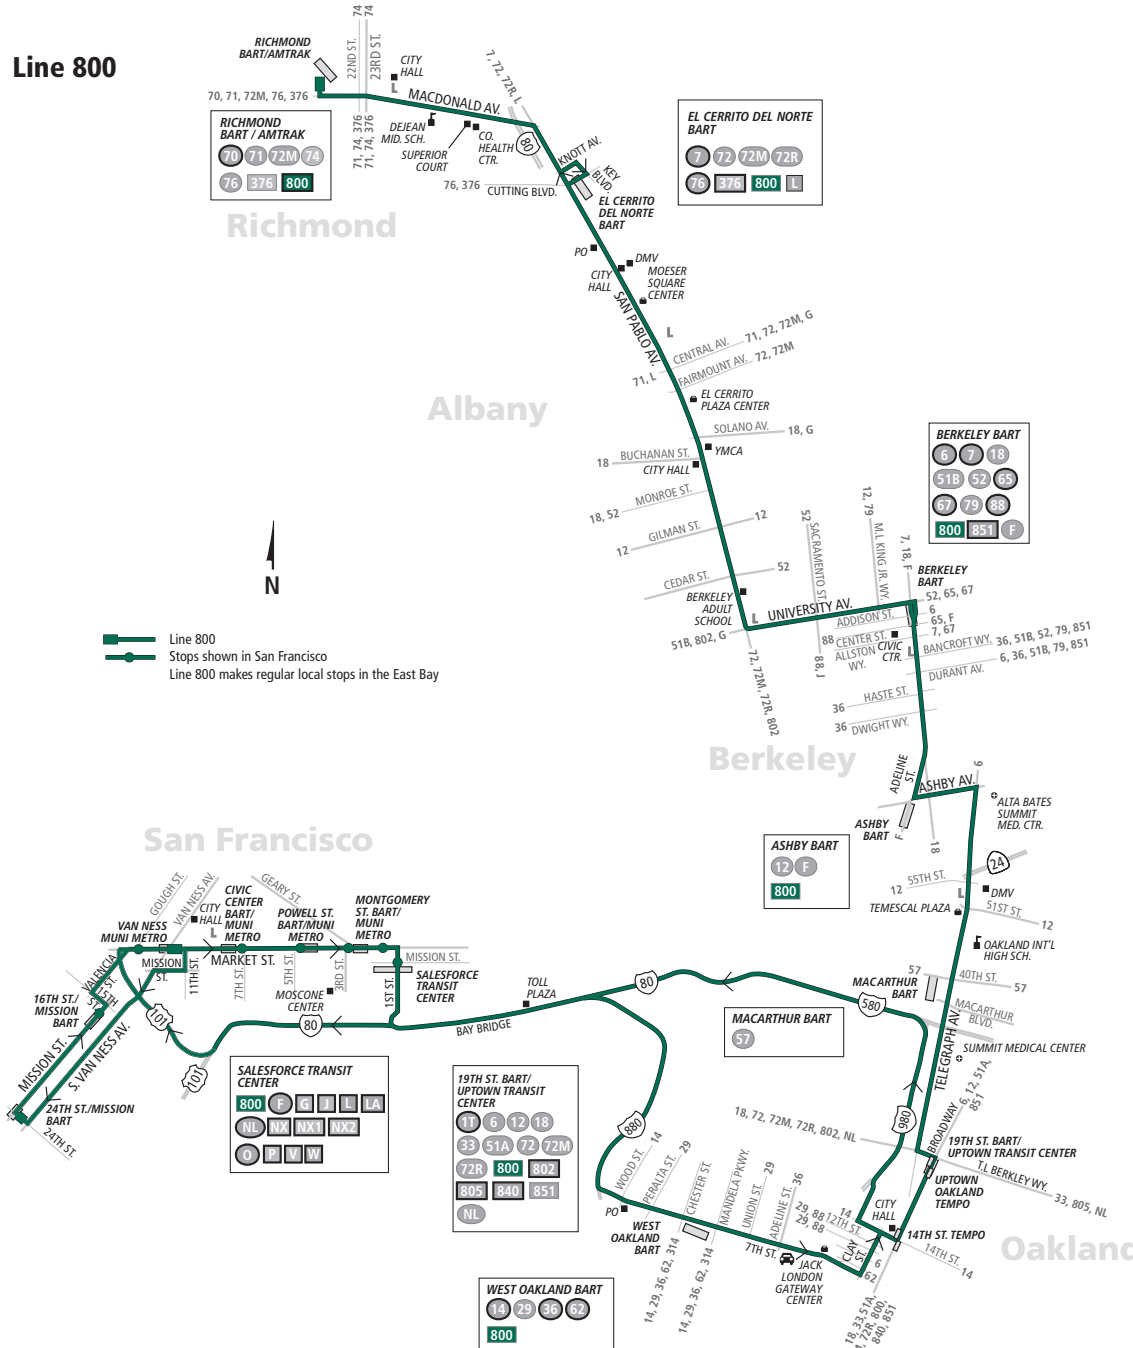

Line 800

Line 800
 Stops shown in San Francisco
 Line 800 makes regular local stops in the East Bay

800 AC TRANSIT SCHEDULE

EFFECTIVE:
December 20, 2020

Richmond

Richmond BART
Macdonald Avenue

El Cerrito

El Cerrito del Norte BART

Albany

San Pablo Avenue

Berkeley

University Avenue
Downtown Berkeley BART
Ashby BART

Oakland

Telegraph Avenue
MacArthur BART
19th Street BART
12th Street Oakland City Center BART

San Francisco

Mission Street
Market Street
Salesforce Transit Center