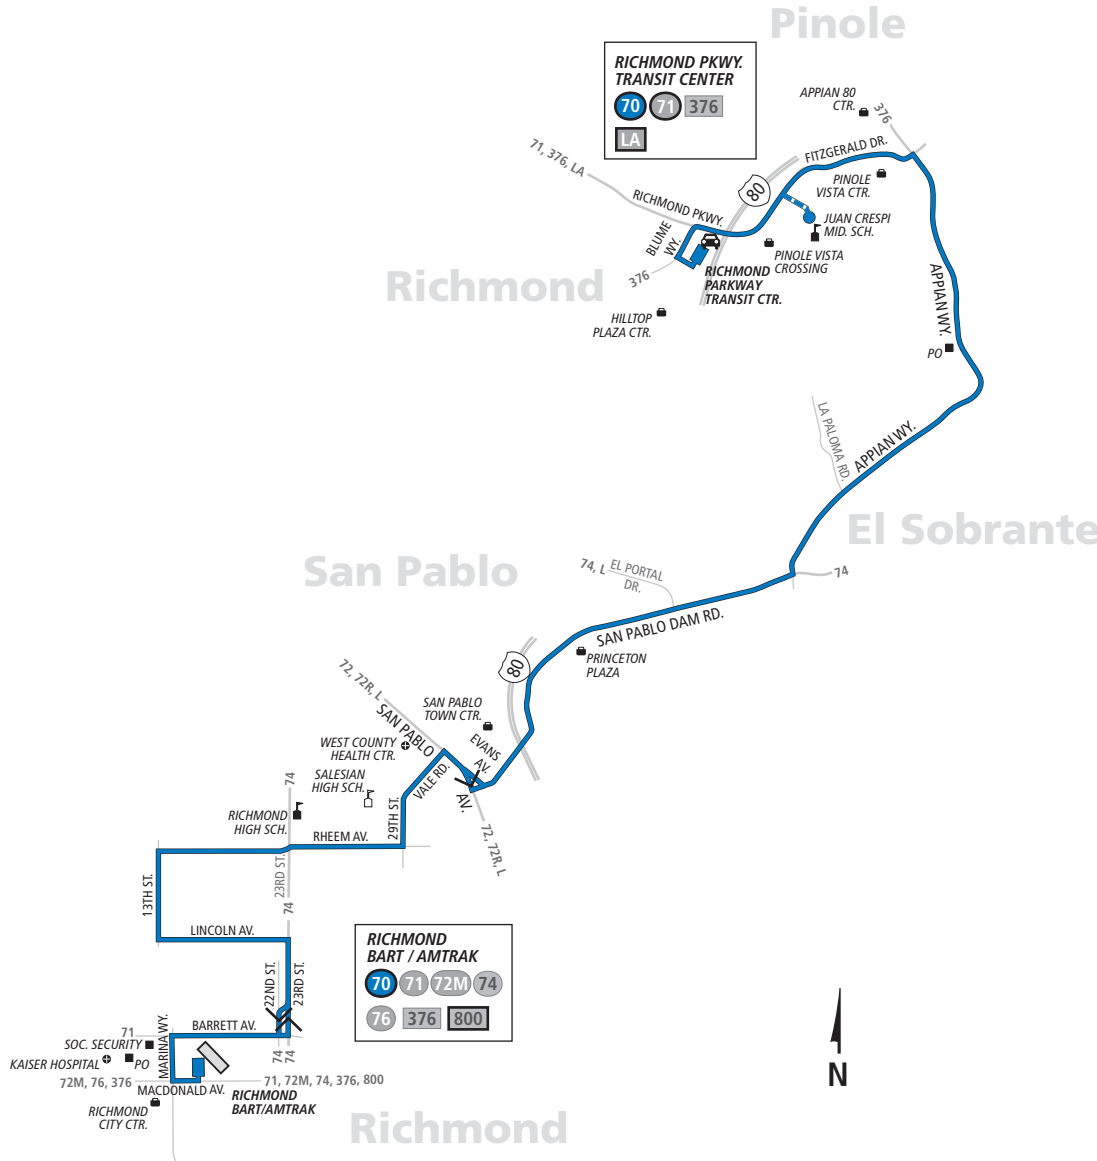

# AC TRANSIT SCHEDULE

EFFECTIVE:  
December 20, 2020

## El Sobrante

Appian Way

## San Pablo

San Pablo Dam Road  
Princeton Plaza

## Richmond

Richmond Parkway Transit Center  
Rheem Avenue  
Lincoln Avenue  
Barrett Avenue  
Richmond City Center  
Richmond BART

- Line 70
- - - Line 70 Weekday Service to/from Juan Crespi Middle School