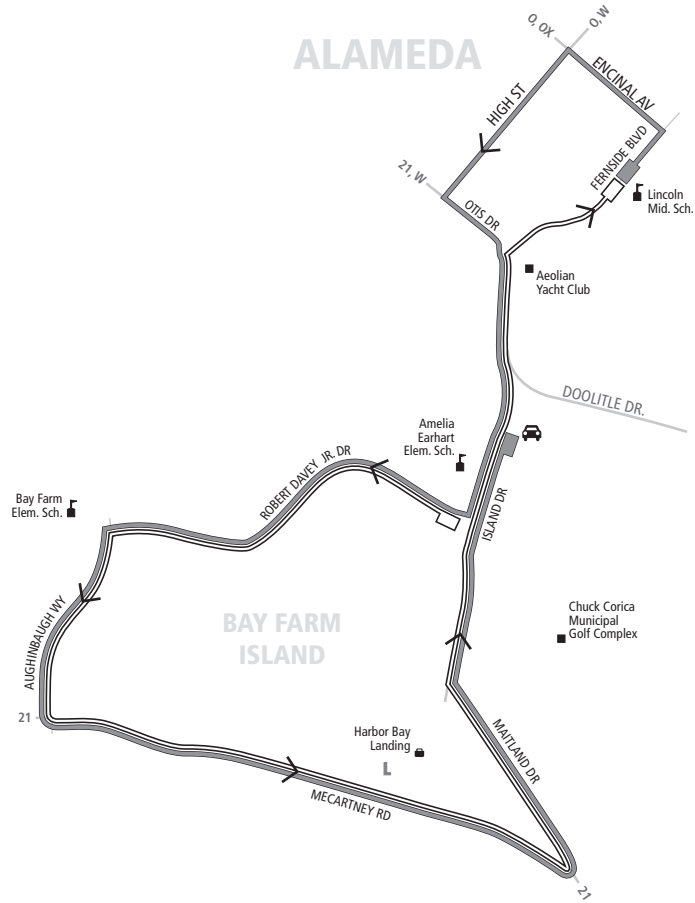

687 Monday through Friday except holidays To Lincoln Middle School

	Robert Davey Jr. Dr. & Packet	Mecartney Rd. & Verdemar Dr.	Island Dr. Park & Ride	Lincoln Middle School
Note	Landing Dr.	Verdemar Dr.	Park & Ride	School

XW-4 3:02p 3:09p 3:15p 3:21p

XW-4 — Operates every Monday except Aug. 9, Sep. 6 and Nov. 22; Tuesday except Aug. 10 and Nov. 23; Thursday except Aug. 12, Nov. 11 and Nov. 25; and Friday except Aug. 13, Oct. 8 and Nov. 26.

687 AC TRANSIT SCHEDULE

SERVICE TO SCHOOLS

EFFECTIVE:

August 8, 2021

Lincoln Middle School

Bay Farm Island Park & Ride
Robert Davey, Jr. Dr.
Aughinbaugh Way
Mecartney Rd.
Maitland Dr.
Island Dr.
Otis Dr.
High Street
Encinal Avenue

Monday through Friday except holidays

Lines that are part of AC Transit's service to schools are open to everyone. Regular local fares apply.

Line 687

-  Line 687 Morning Service from Bay Farm Island to Lincoln Middle School
-  Line 687 Afternoon Service from Lincoln Middle School to Bay Farm Island