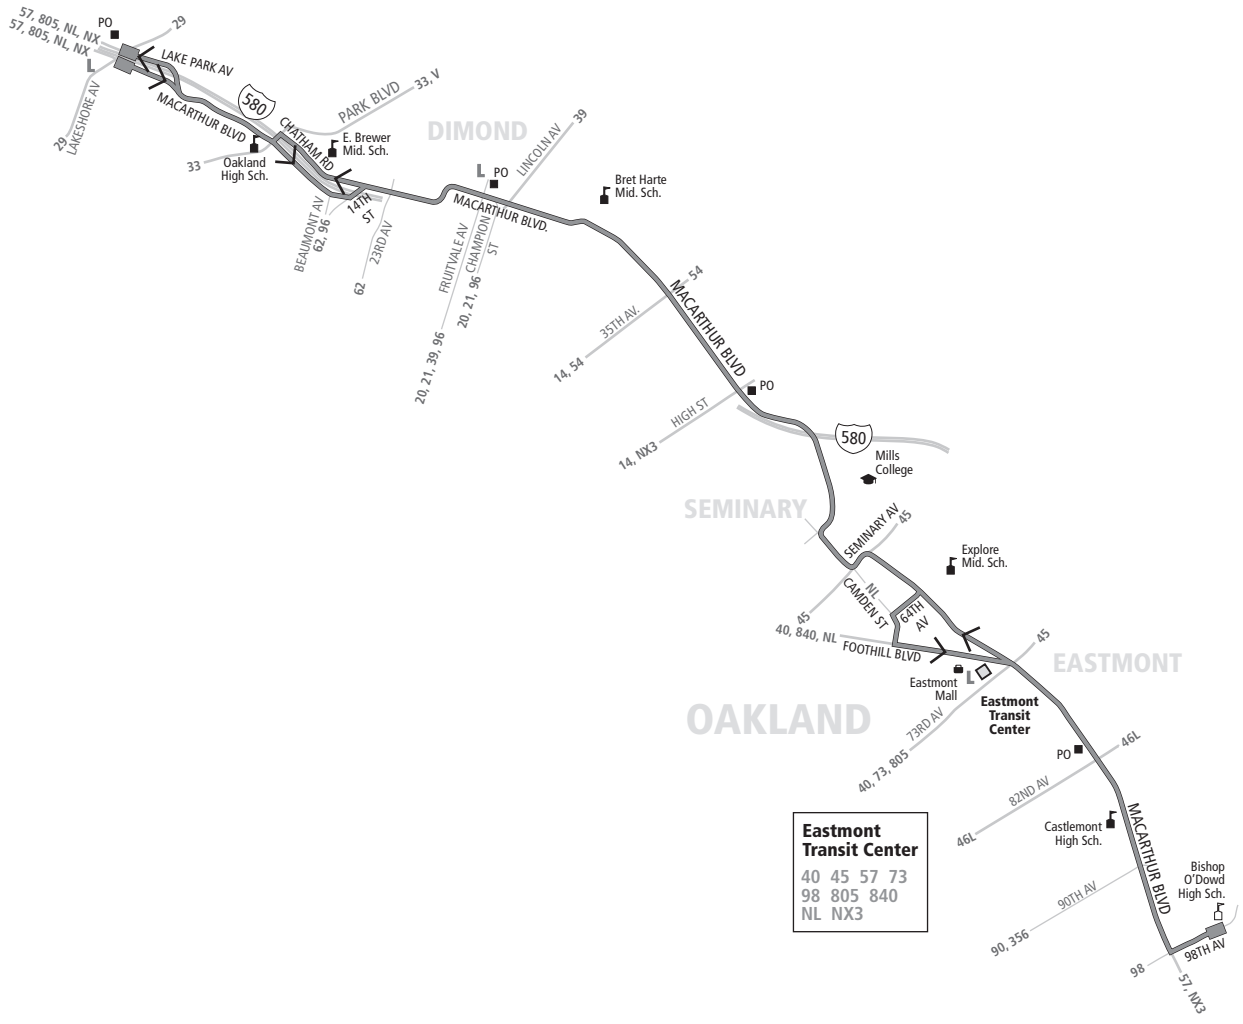

OAKLAND

Eastmont Transit Center
40 45 57 73
98 805 840
NL NX3