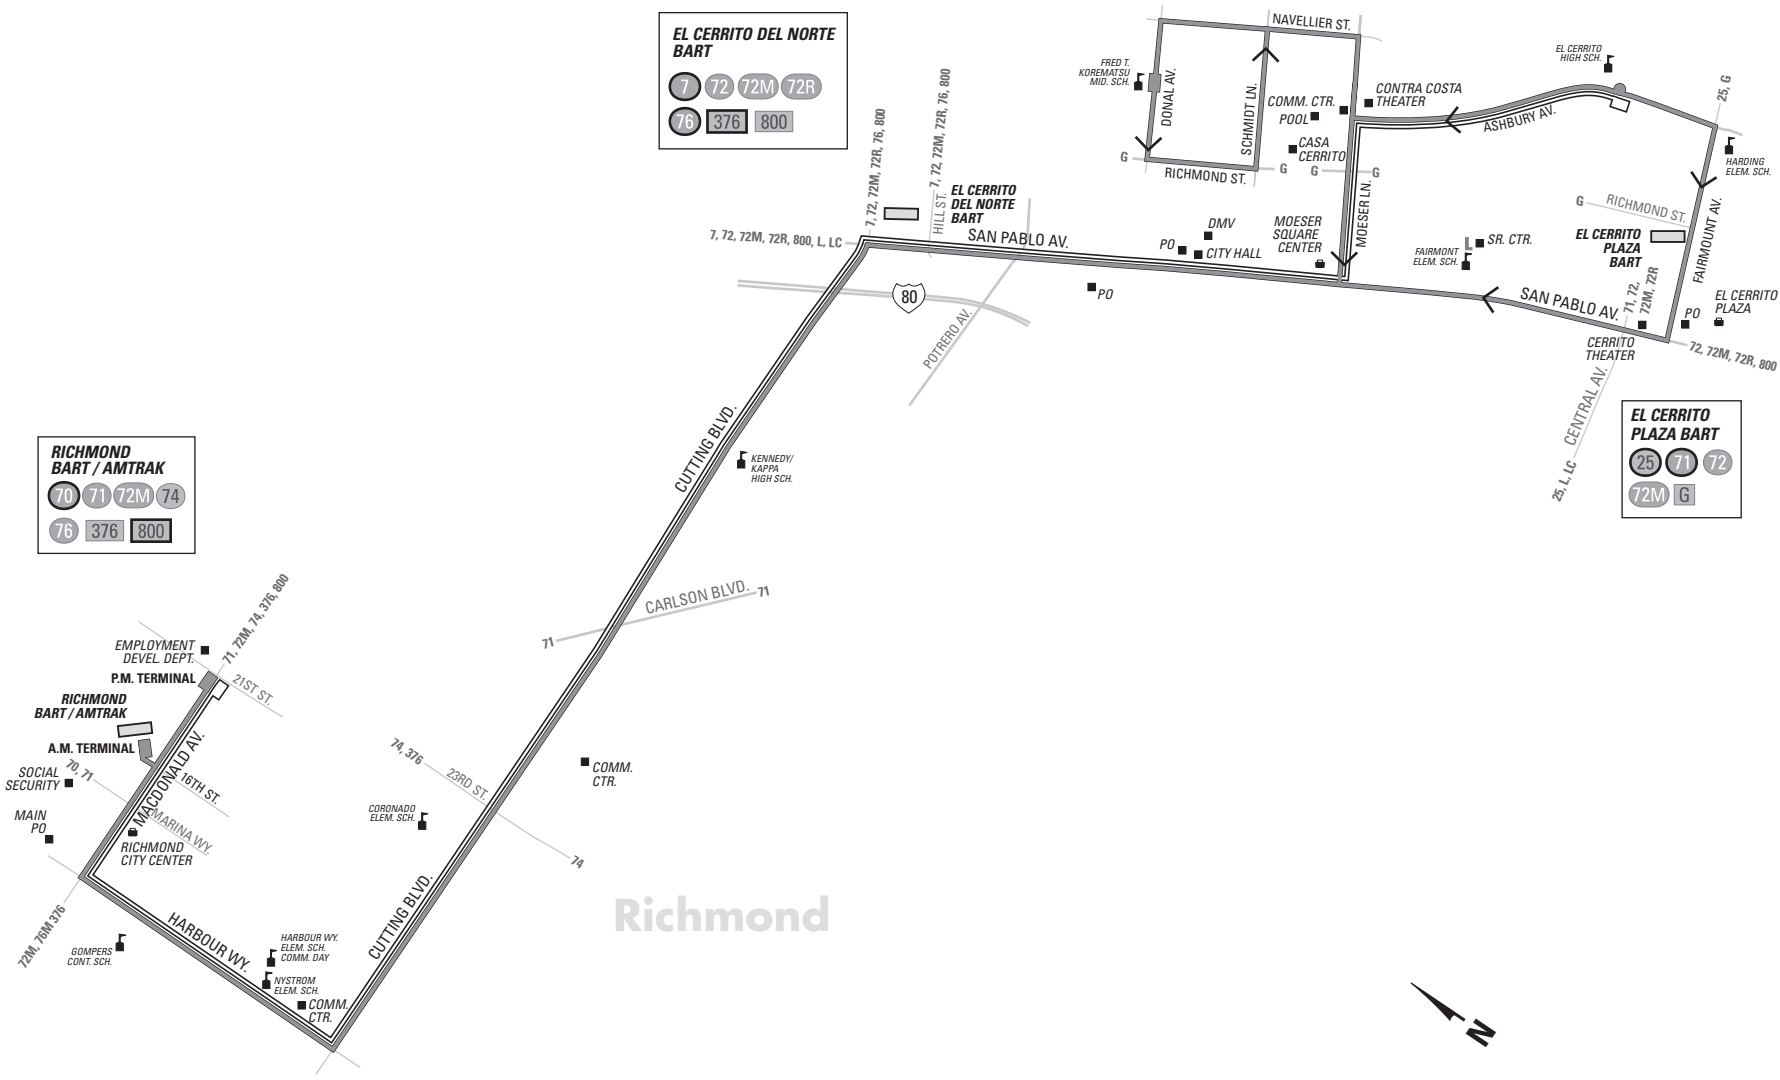

668 AC TRANSIT SCHEDULE

SERVICE TO SCHOOLS

EFFECTIVE:

August 9, 2020

► **El Cerrito High School**

► **Korematsu Middle School**

► **Richmond**

Cutting Blvd.
Harbour Way South

► **El Cerrito**

San Pablo Avenue

Monday through Friday except holidays

Lines that are part of AC Transit's service to schools are open to everyone. Regular local fares apply.

Line 668

El Cerrito

EL CERRITO DEL NORTE BART

7 72 72M 72R

76 376 800

RICHMOND BART / AMTRAK

70 71 72M 74

76 376 800

EL CERRITO PLAZA BART

25 71 72

72M G

- Line 668 Service Korematu Middle School to/from Macdonald Av. and 21st St.
- Line 668 Service El Cerrito High School to/from Macdonald Av. and 21st St.