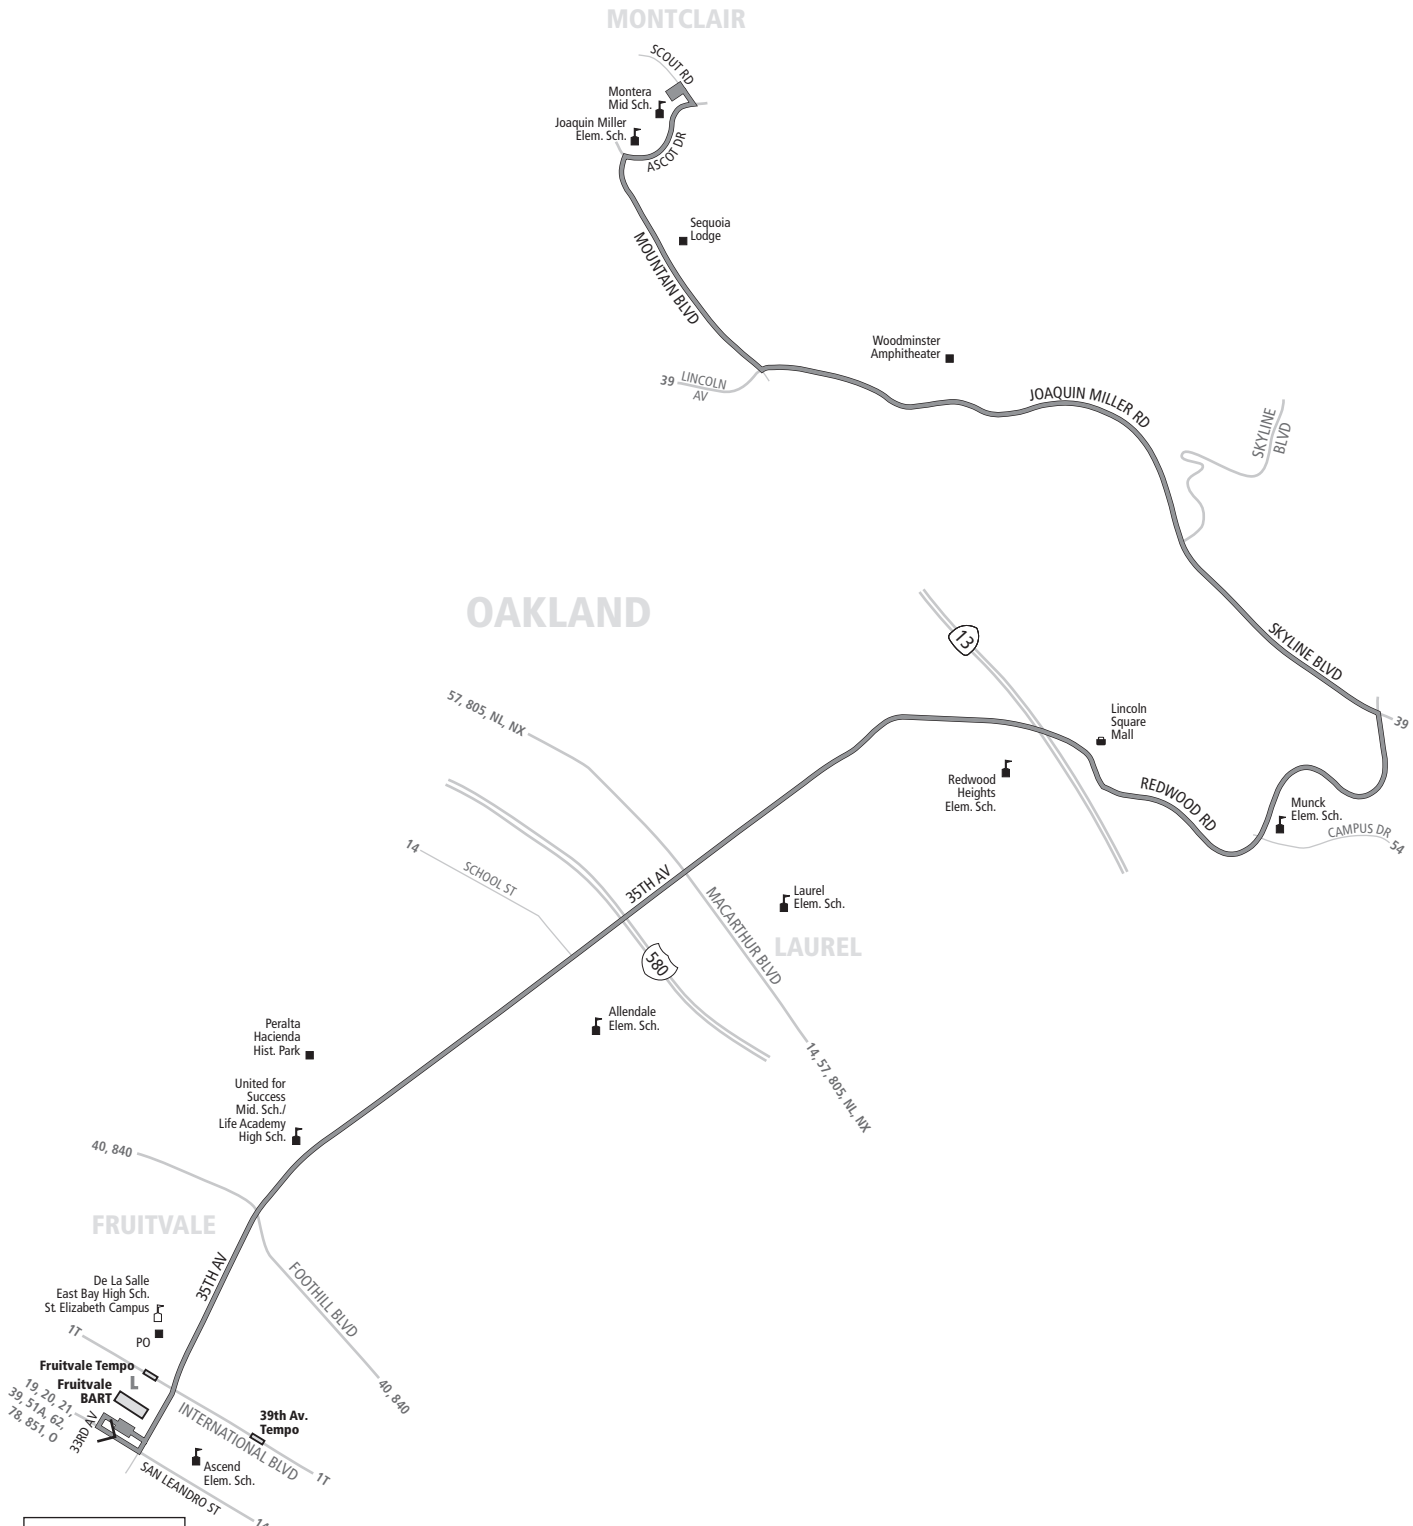

XW-2 — Operates every Monday except Sep. 6, Oct. 11 and Nov. 22; Tuesday except Nov. 23; Thursday except Nov. 11 and Nov. 25; and Friday except Sep. 3 and Nov. 26.

655 AC TRANSIT SCHEDULE

SERVICE TO SCHOOLS

EFFECTIVE:

August 8, 2021

▶ **Oakland**

▶ **Fruitvale BART**

35th Avenue
Redwood Road

▶ **Montera Middle
School**

**Monday through Friday except
holidays**

Lines that are part of AC Transit's service to schools are open to everyone. Regular local fares apply.

Line 655

Fruitvale BART						
1T	14	19	20	21		
39	51A	54	62			
78	851	O				