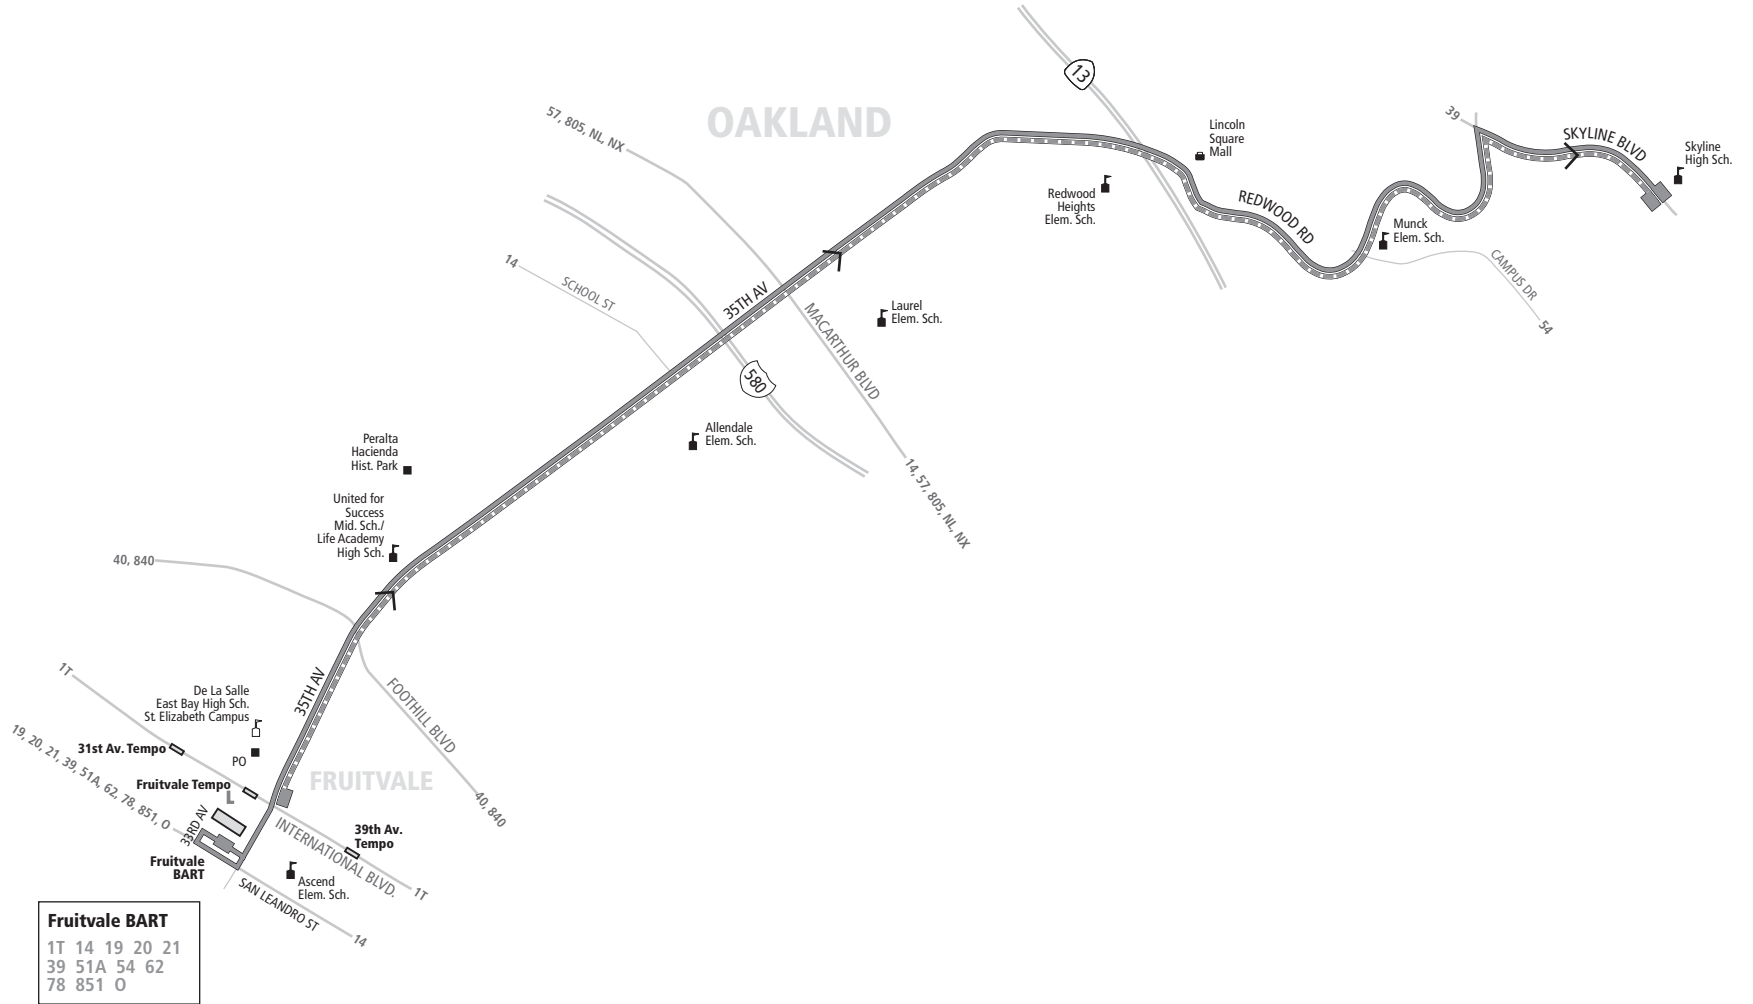

Note	Skyline High School	Redwood Rd. & Mountain Blvd.	35th Ave. & MacArthur Blvd.	35th Ave. & International Blvd.	Fruitvale BART
	1:38p	1:44p	1:48p	2:00p	2:02p
XW-2	3:13p	3:19p	3:23p	3:35p	3:37p

XW-2 — Operates every Monday except Sep. 6, Oct. 11 and Nov. 22; Tuesday except Nov. 23; Thursday except Nov. 11 and Nov. 25; and Friday except Sep. 3 and Nov. 26.

654 AC TRANSIT SCHEDULE

SERVICE TO SCHOOLS

EFFECTIVE:

August 8, 2021

► **Oakland**

► **Fruitvale BART**

35th Avenue
Redwood Road

► **Skyline High School**

Monday through Friday except holidays

Lines that are part of AC Transit's service to schools are open to everyone. Regular local fares apply.

Line 654

Fruitvale BART
 1T 14 19 20 21
 39 51A 54 62
 78 851 O

 Line 654 Fruitvale BART to/from Skyline High School
 Line 654 International Blvd. to Skyline High School