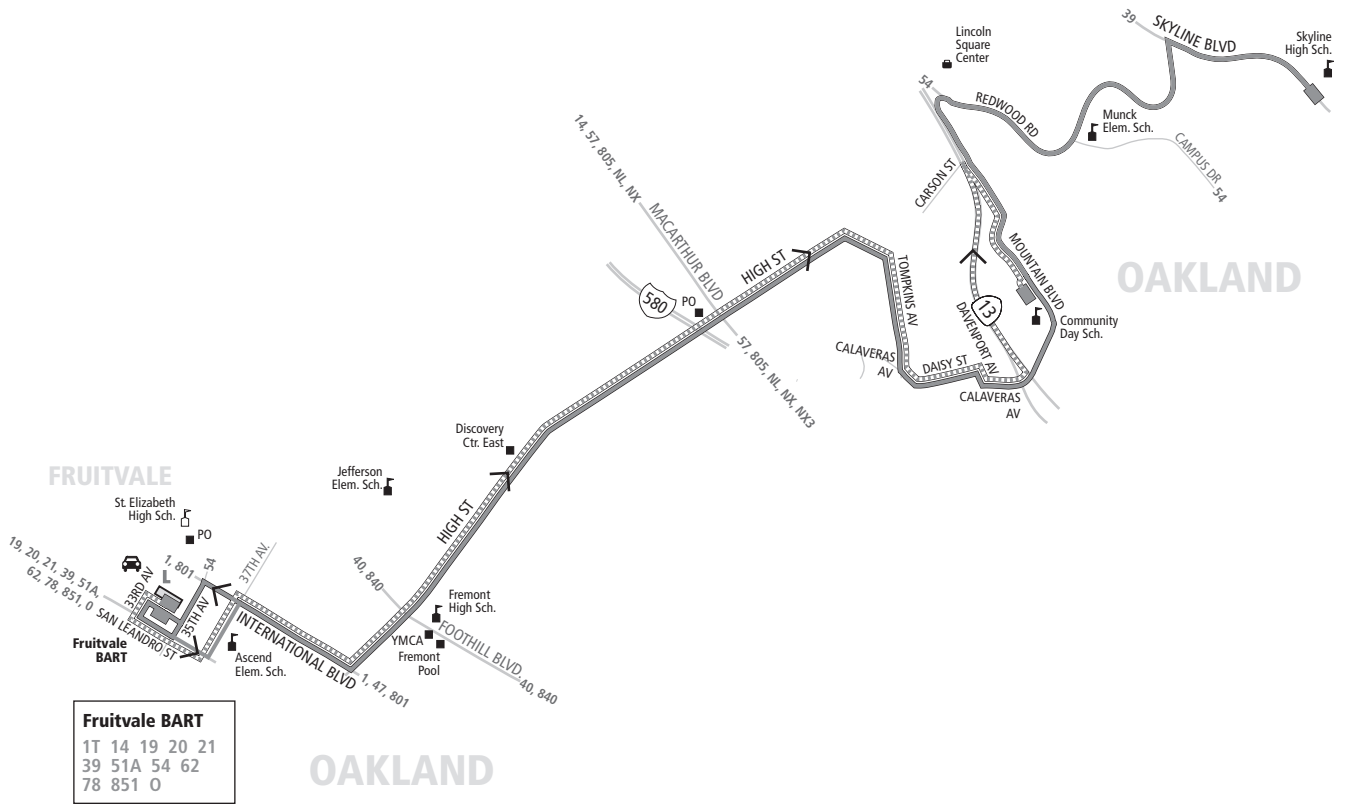

648 AC TRANSIT SCHEDULE

SERVICE TO SCHOOLS

EFFECTIVE:

August 8, 2021

► **Skyline High School**

► **Community Day School**

Tompkins Avenue
High Street
Fruitvale BART

Monday through Friday except holidays

Lines that are part of AC Transit's service to schools are open to everyone. Regular local fares apply.

Line 648

Fruitvale BART	
1T	14 19 20 21
39	51A 54 62
78	851 0

- Line 648 Service Fruitvale BART to/from Skyline High School
- Line 648 Service Fruitvale BART to Community Day School