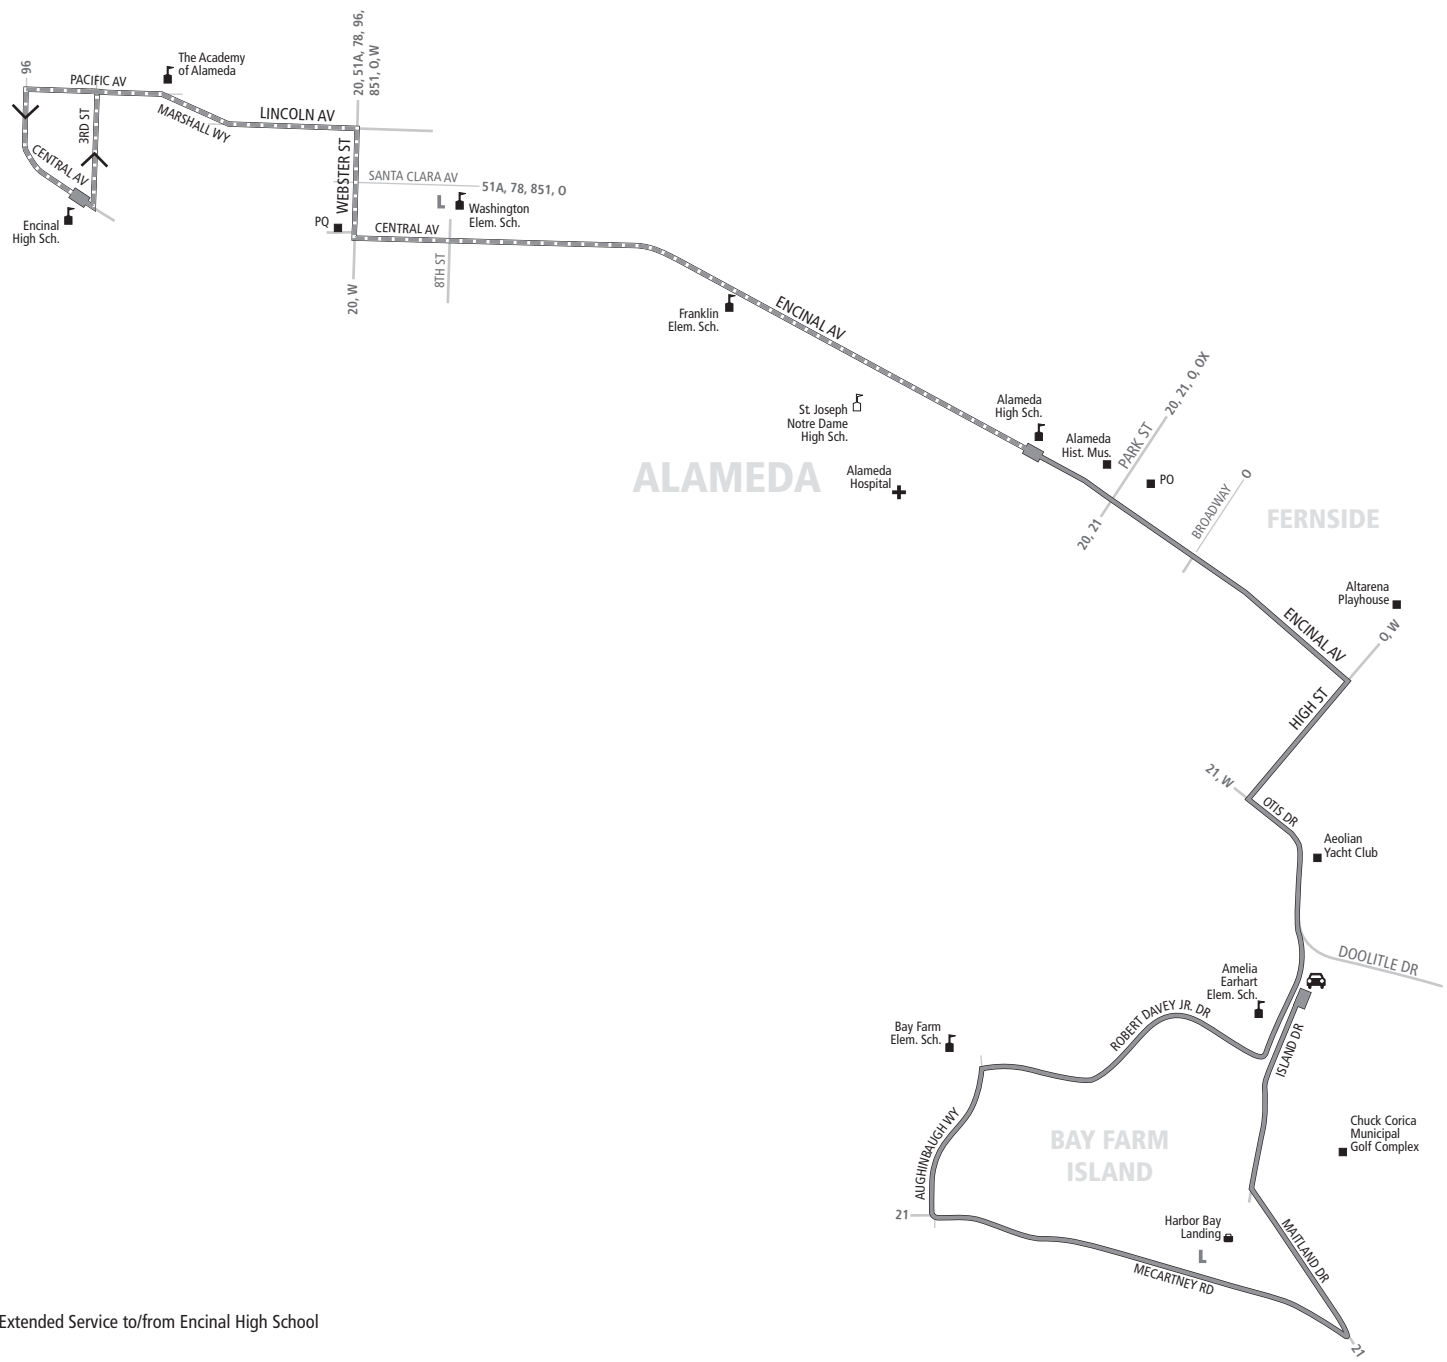

Line 631

- Line 631
- Line 631 Extended Service to/from Encinal High School