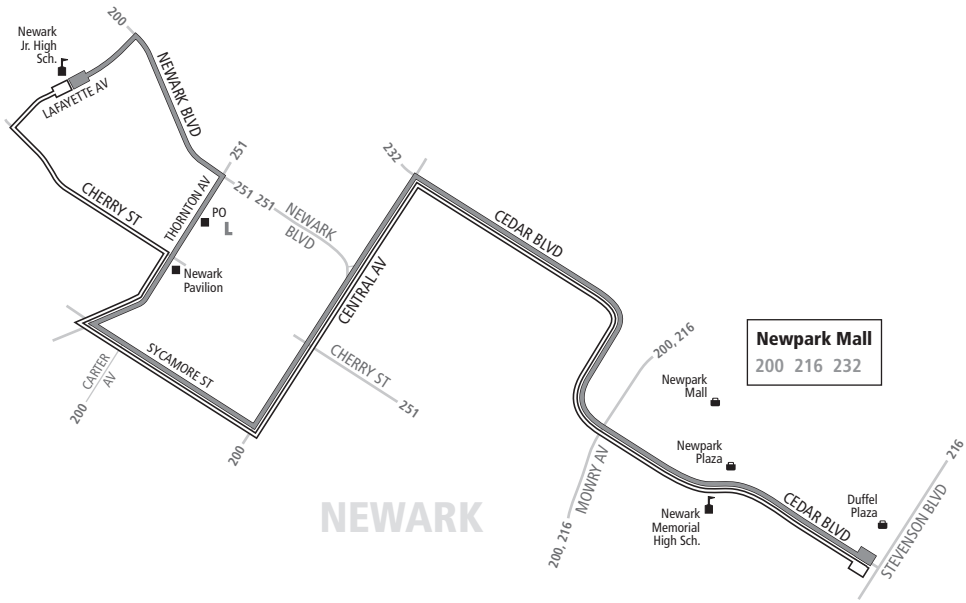

620 Monday through Friday except holidays To Newark Jr. High School

Note	Cedar Blvd. & Stevenson Blvd.	Cedar Blvd. & Mowry Ave.	Cedar Blvd. & Central Ave.	Thornton Ave. & Sycamore St.	Newark Jr. High School
WD-6	7:41a	7:46a	7:52a	7:58a	8:03a

620 Monday through Friday except holidays To Cedar Blvd. & Stevenson Blvd., Newark

Note	Newark Jr. High School	Thornton Ave. & Sycamore St.	Cedar Blvd. & Central Ave.	Cedar Blvd. & Mowry Ave.	Cedar Blvd. & Stevenson Blvd.
WD-6	3:10p	3:14p	3:20p	3:26p	3:31p

620 AC TRANSIT SCHEDULE

SERVICE TO SCHOOLS

EFFECTIVE:

August 12, 2021

▶ **Newark Jr. High School**

▶ **Newark**
Sycamore Street
Central Avenue
Cedar Blvd.

Monday through Friday except holidays

Lines that are part of AC Transit's service to schools are open to everyone. Regular local fares apply.

Line 620

-  Line 620 Morning Service to Newark Jr. High School
-  Line 620 Afternoon Service from Newark Jr. High School