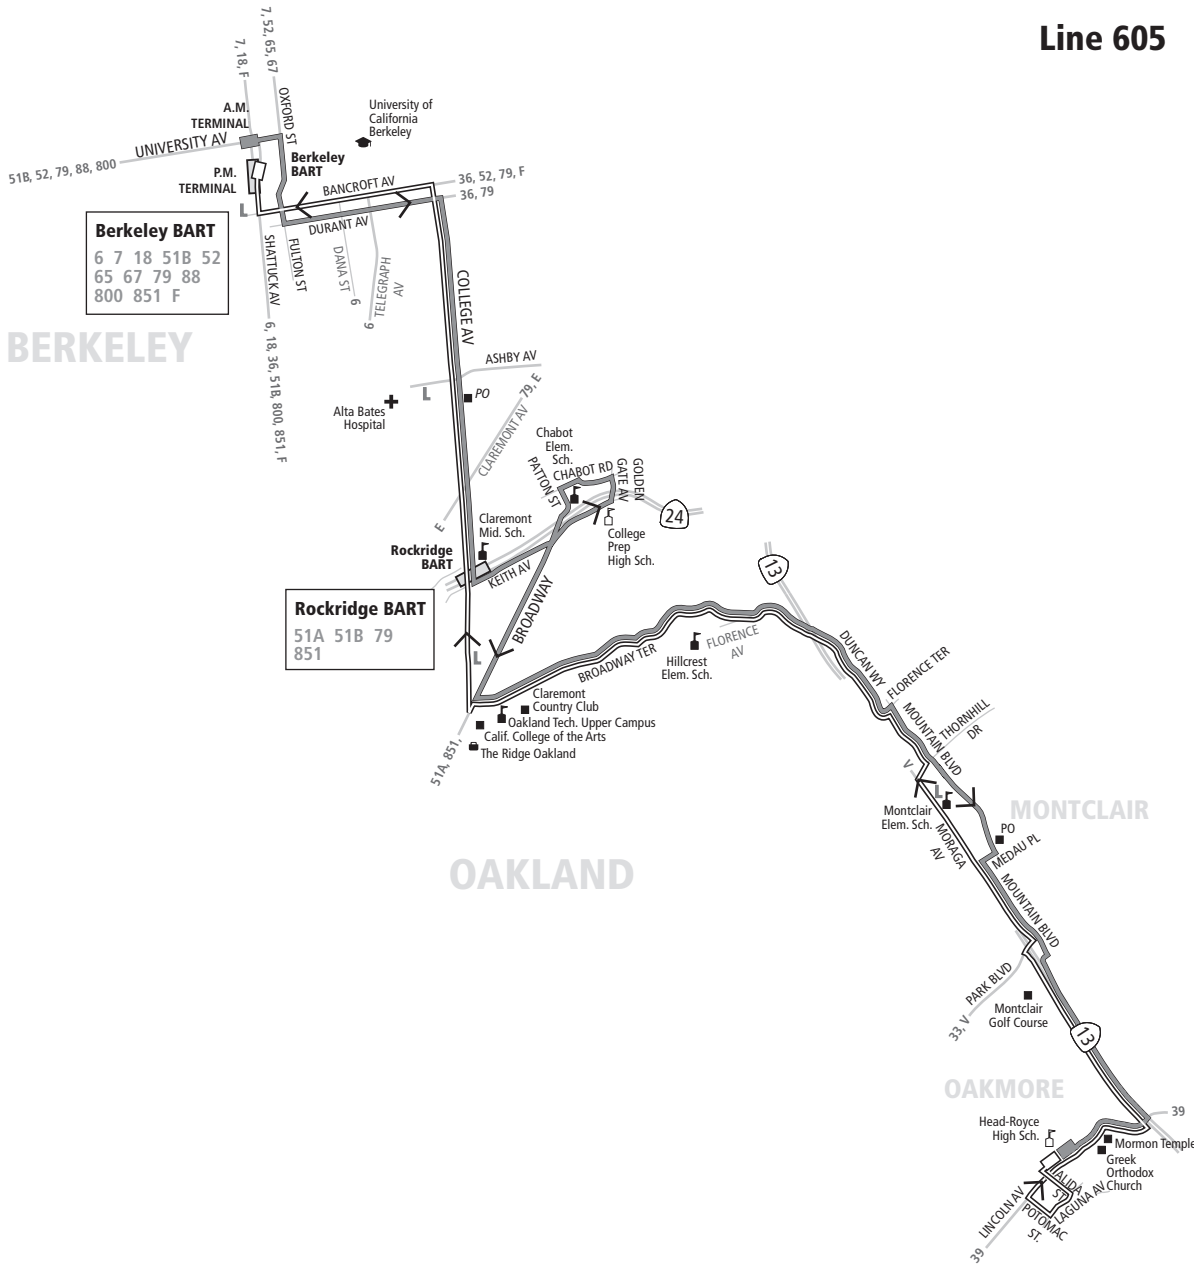

Line 605

605 AC TRANSIT SCHEDULE

SERVICE TO SCHOOLS

EFFECTIVE:

August 8, 2021

Berkeley

Downtown Berkeley BART
College Avenue
Rockridge BART

Oakland

Broadway Terrace
Montclair

Head-Royce School

Berkeley BART
6 7 18 51B 52
65 67 79 88
800 851 F

Rockridge BART
51A 51B 79
851

BERKELEY

OAKLAND

MONTCLAIR

OAKMORE

— Line 605 Morning Service from Downtown Berkeley to Head-Royce High School
- - - Line 605 Afternoon Service from Head-Royce High School to Downtown Berkeley

Monday through Friday except holidays

Lines that are part of AC Transit's service to schools are open to everyone. Regular local fares apply.

605 Monday through Friday except holidays To Head Royce School

Note	University Ave. & Shattuck Ave.	Durant Ave. & Telegraph Ave.	College Ave. & Ashby Ave.	Rockridge BART	College Preparatory School	Florence Ave. & Broadway Terr.	Moraga Ave. & Medau Pl.	Lincoln Ave. & Monterey Blvd.	Head Royce School
WD-2	7:25a	7:29a	7:35a	7:38a	7:42a	7:54a	8:04a	8:08a	8:11a