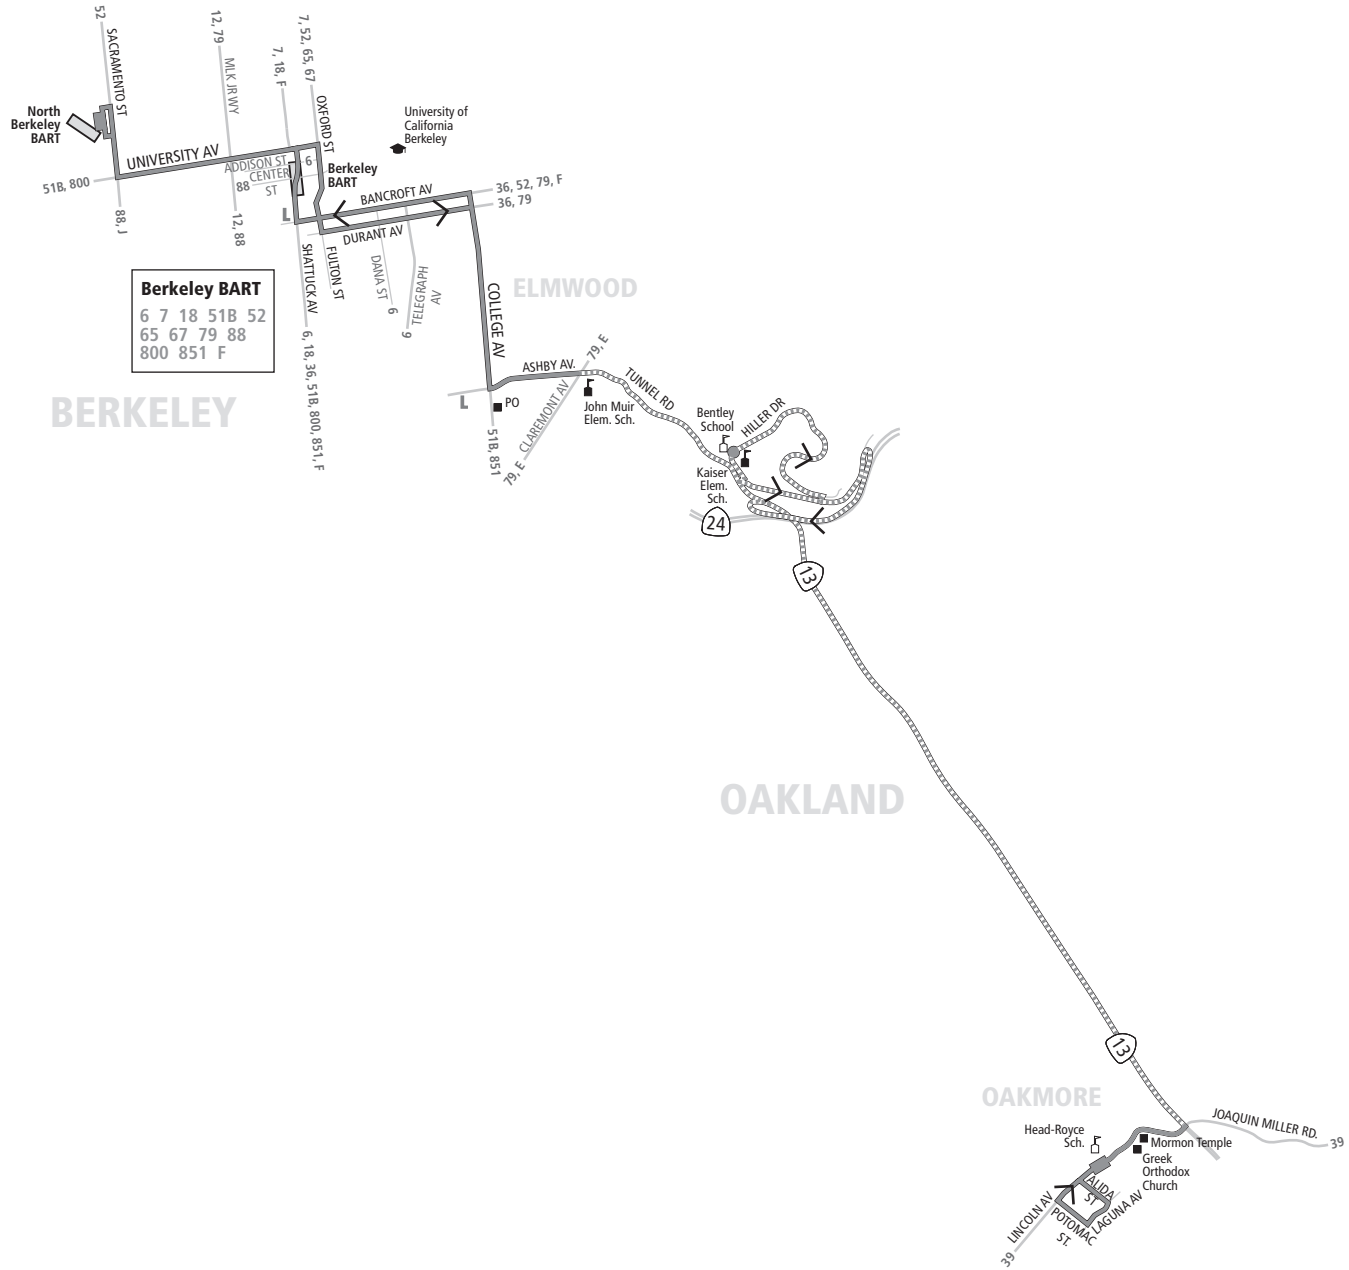

604 Monday through Friday except holidays To Head Royce School

| Note | North Berkeley BART | University Ave. & Shattuck Ave. | Durant Ave. & Telegraph Ave. | College Ave. & Ashby Ave. | Bentley School | Lincoln Ave. & Monterey Blvd. | Head Royce School |
|------|---------------------|---------------------------------|------------------------------|---------------------------|----------------|-------------------------------|-------------------|
| WD-2 | 7:24a | 7:30a | 7:34a | 7:40a | 7:56a | 8:01a | 8:03a |

| Note | Head Royce School | Lincoln Ave. & Monterey Blvd. | Bentley School | College Ave. & Ashby Ave. | Bancroft Way & Telegraph Ave. | Kittredge St. & Shattuck Ave. | Center St. & Shattuck Ave. | North Berkeley BART |
|------|-------------------|-------------------------------|----------------|---------------------------|-------------------------------|-------------------------------|----------------------------|---------------------|
| F-1 | — | — | 2:30p | 2:35p | 2:40p | 2:43p | 2:44p | 2:50p |
| W-1 | 2:15p | 2:25p | 2:31p | 2:36p | 2:41p | 2:44p | 2:45p | 2:51p |
| xw-1 | 3:30p | 3:40p | 3:46p | 3:51p | 3:56p | 3:59p | 4:00p | 4:06p |
| W-1 | — | — | 3:46p | 3:51p | 3:56p | 3:59p | 4:00p | 4:06p |

604 AC TRANSIT SCHEDULE

SERVICE TO SCHOOLS

EFFECTIVE:

August 8, 2021

Berkeley

North Berkeley BART
Downtown Berkeley BART
College Avenue

Head-Royce School

Monday through Friday except holidays

Lines that are part of AC Transit's service to schools are open to everyone. Regular local fares apply.

Berkeley BART
 6 7 18 51B 52
 65 67 79 88
 800 851 F

- Line 604 Service Berkeley to/from Head-Royce School
- Line 604 Service with Limited Stops (shown)