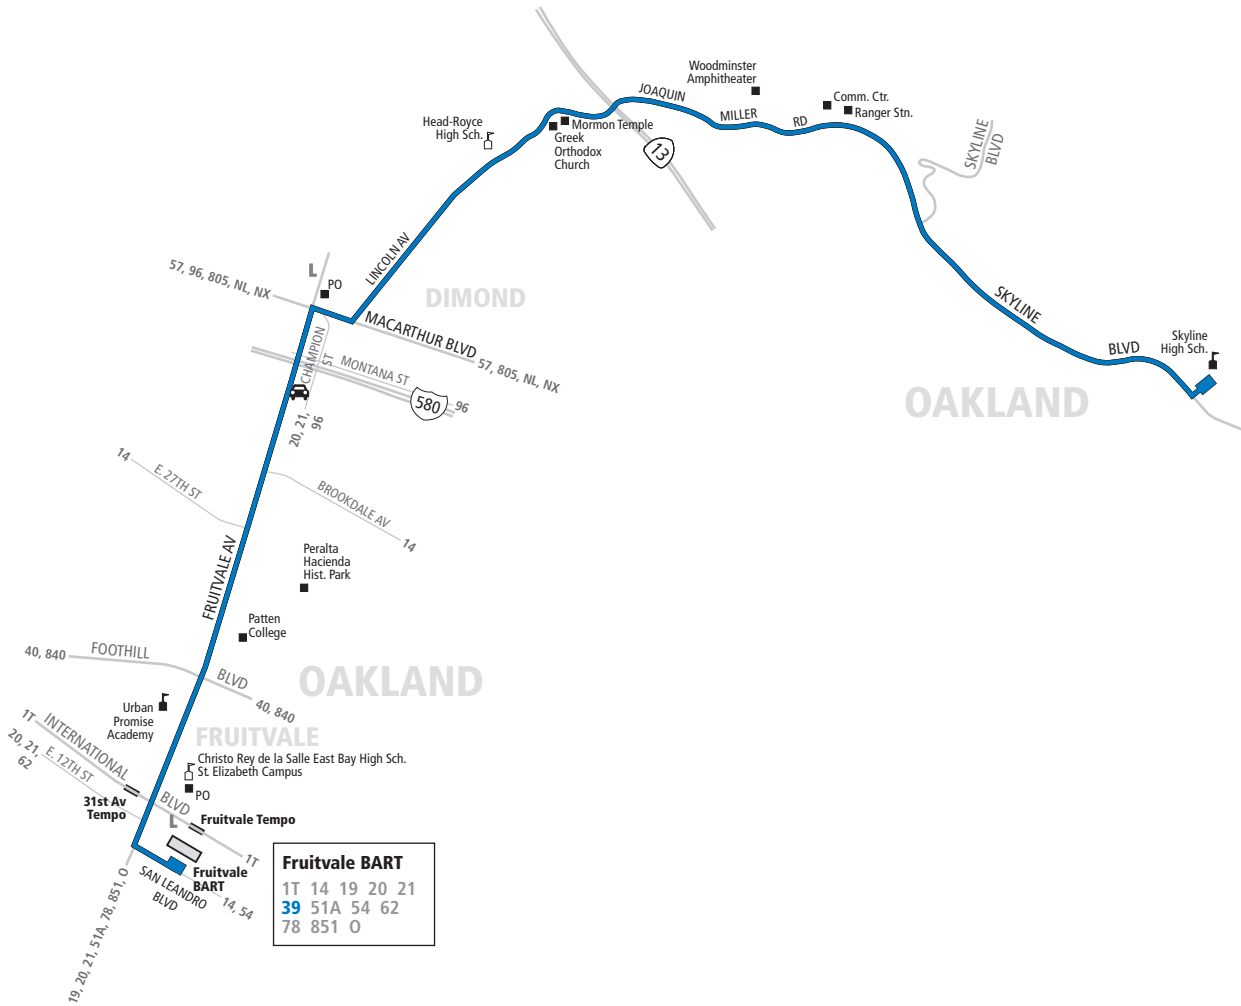

Line 39

Fruitvale BART					
1T	14	19	20	21	
39	51A	54	62		
78	851	0