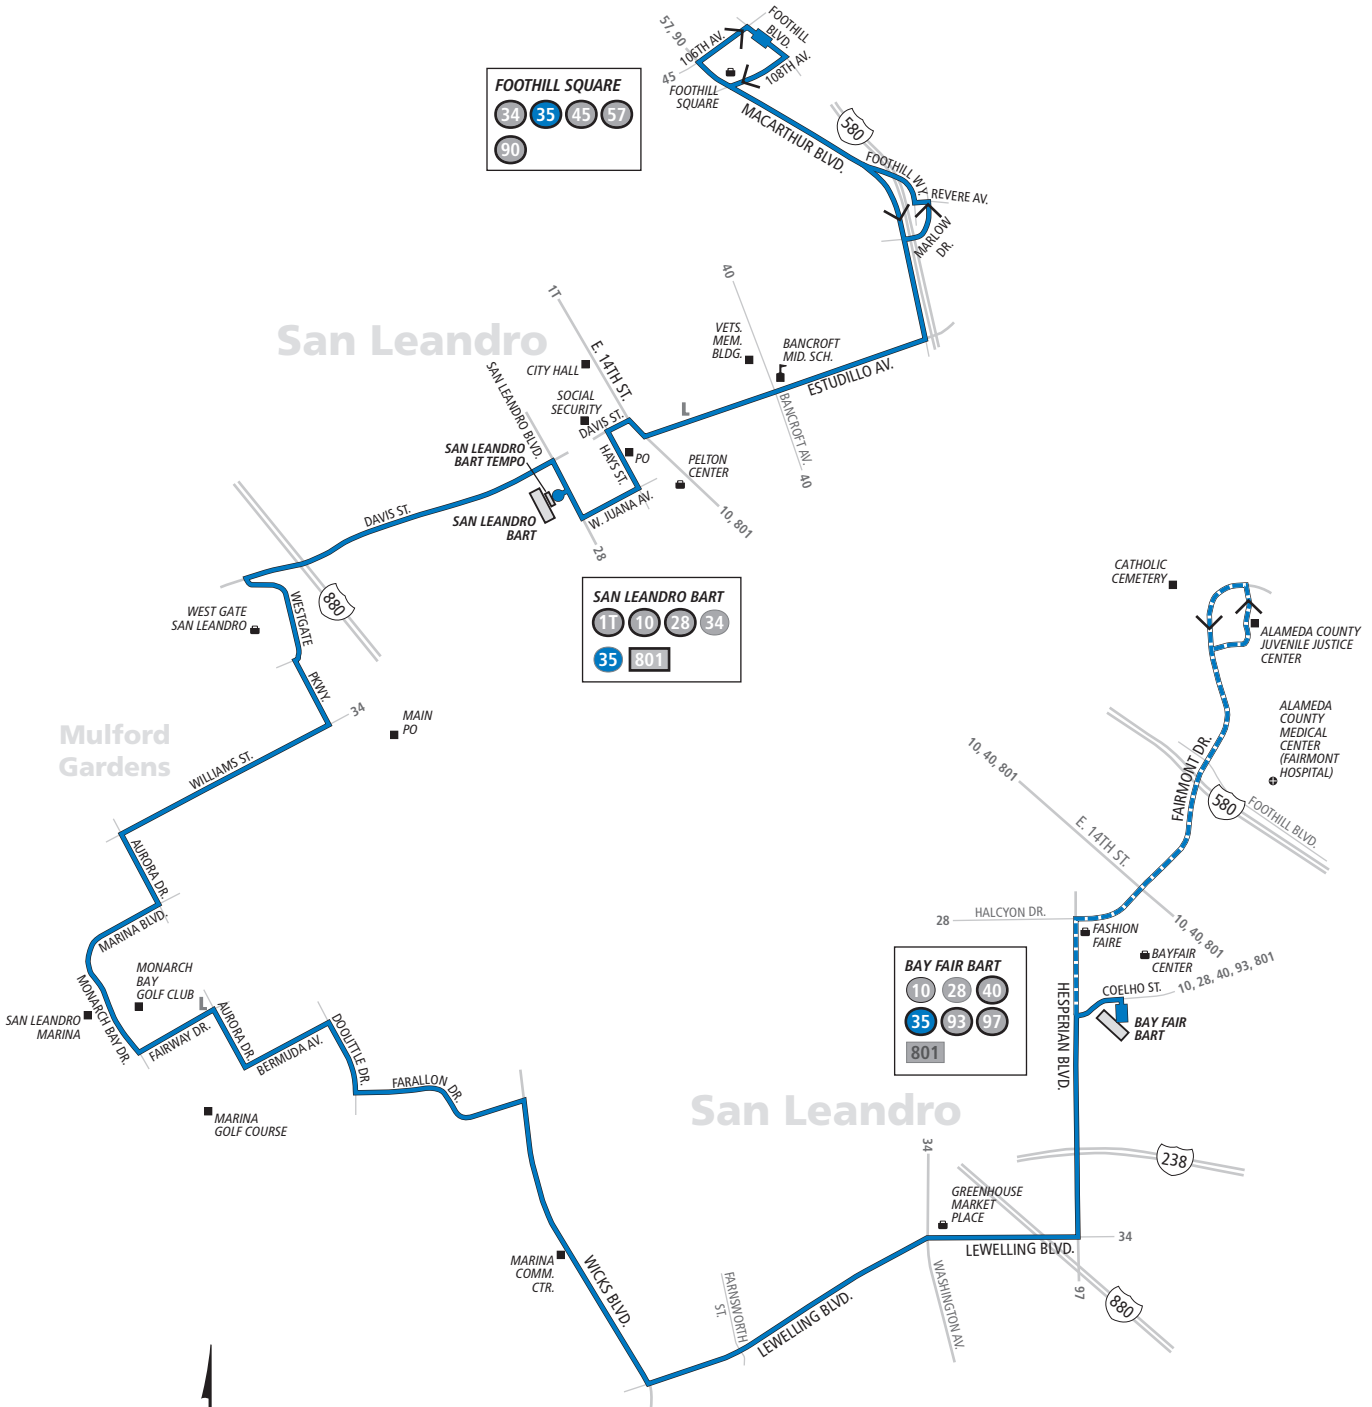

# 35 Every day To Foothill Square

Bay Fair BART	Farnsworth St. & Lewelling Blvd.	Marina Blvd. & Aurora Dr.	San Leandro BART	Foothill Square
6:55a	7:03a	7:13a	7:27a	7:39a
7:55a	8:03a	8:13a	8:27a	8:39a
8:55a	9:03a	9:13a	9:27a	9:39a
9:55a	10:03a	10:13a	10:27a	10:39a
10:55a	11:03a	11:13a	11:27a	11:39a
11:55a	12:03p	12:13p	12:27p	12:39p
12:55p	1:03p	1:13p	1:27p	1:39p
1:55p	2:03p	2:13p	2:27p	2:39p
2:55p	3:03p	3:13p	3:27p	3:39p
3:55p	4:03p	4:13p	4:27p	4:39p
4:55p	5:03p	5:13p	5:27p	5:39p
5:55p	6:03p	6:13p	6:27p	6:39p
6:55p	7:03p	7:13p	7:27p	7:39p
7:55p	8:03p	8:13p	8:27p	8:39p
8:55p	9:03p	9:13p	9:27p	9:39p
9:55p	10:03p	10:13p	10:27p	10:39p
10:55p	11:03p	11:13p	11:27p	11:39p

# 35 Monday through Friday except holidays To Bay Fair BART

Foothill Square	San Leandro BART	Marina Blvd. & Aurora Dr.	Farnsworth St. & Lewelling Blvd.	Bay Fair BART
6:30a	6:44a	6:56a	7:06a	7:16a
7:30a	7:44a	7:56a	8:06a	8:16a
8:30a	8:44a	8:56a	9:06a	9:16a
9:30a	9:44a	9:56a	10:06a	10:16a
10:30a	10:44a	10:56a	11:06a	11:16a
11:30a	11:44a	11:56a	12:06p	12:16p
12:30p	12:44p	12:56p	1:06p	1:16p
1:30p	1:44p	1:56p	2:06p	2:16p
2:30p	2:44p	2:56p	3:06p	3:16p
3:30p	3:44p	3:56p	4:06p	4:16p
4:30p	4:44p	4:56p	5:06p	5:16p
5:30p	5:44p	5:56p	6:06p	6:16p
6:30p	6:44p	6:56p	7:06p	7:16p
7:30p	7:44p	7:56p	8:06p	8:16p
8:30p	8:44p	8:56p	9:06p	9:16p
9:30p	9:44p	9:56p	10:06p	10:16p
10:30p	10:44p	10:56p	11:06p	11:16p

## Oakland

**FOOTHILL SQUARE**

34	35	45	57
90			

**SAN LEANDRO BART**

11	10	28	34
35	801		

**BAY FAIR BART**

10	28	40
35	93	97
801		

- Line 35
- - - Line 35 Weekend Service Extension