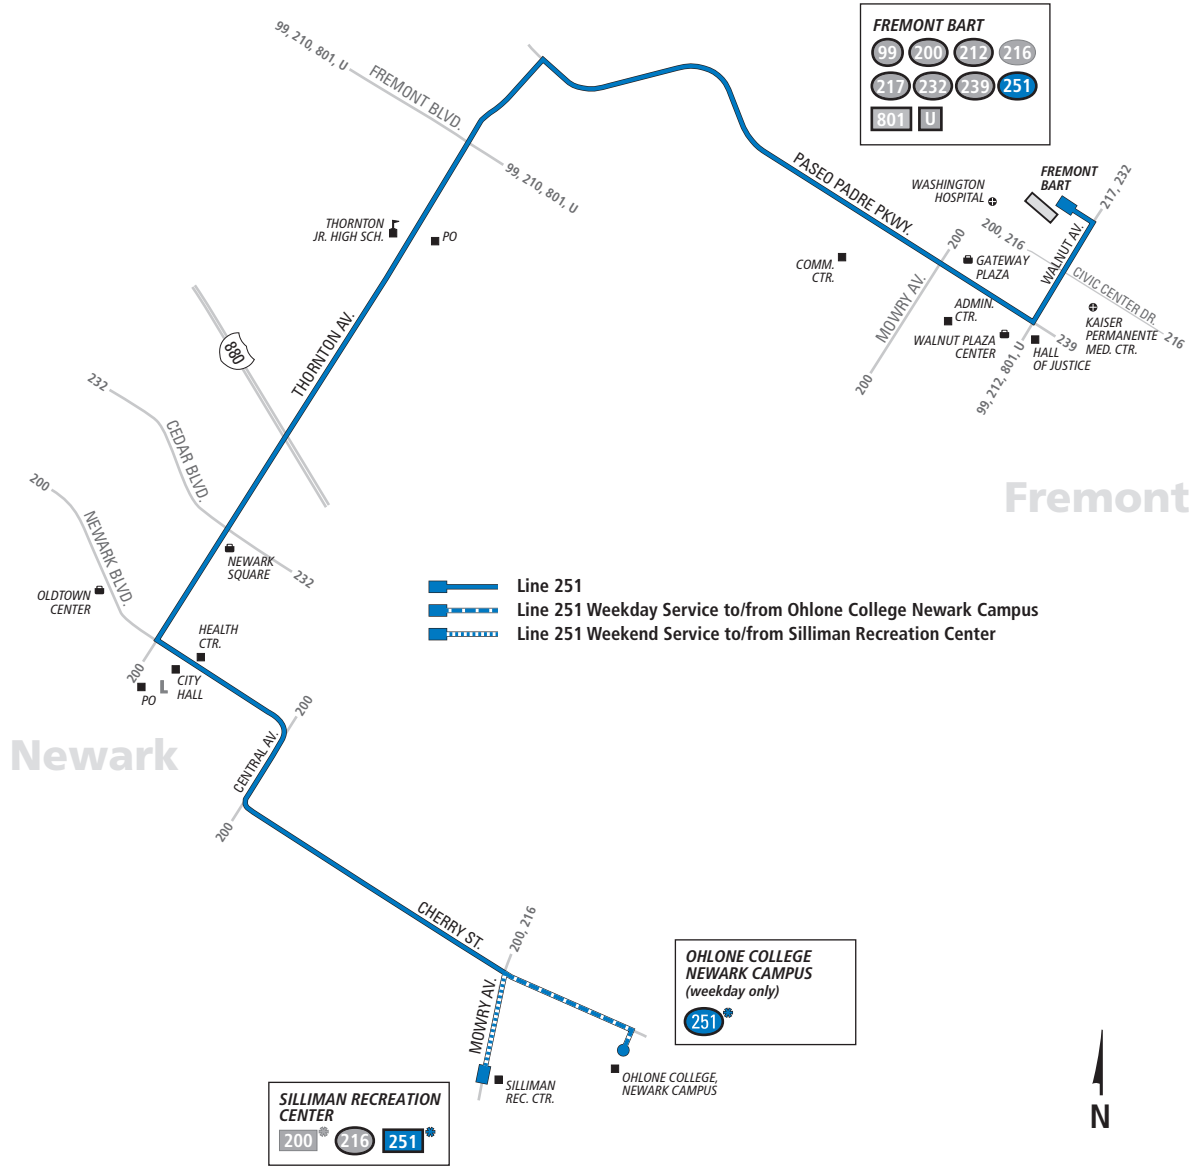

# 251 AC TRANSIT SCHEDULE

EFFECTIVE:  
December 20, 2020

**Fremont**  
Fremont BART  
Paseo Padre Parkway  
Thornton Avenue

**Newark**  
Central Avenue  
Cherry Street  
Silliman Recreation Center  
(weekends only)  
Ohlone College Newark  
(weekdays only)

# 251 Monday through Friday except holidays To Fremont BART

Ohlone College, Newark Campus	Central Ave. & Cherry St.	Thornton Ave. & Newark Blvd.	Thornton Ave. & Fremont Blvd.	Paseo Padre Pkwy. & Eggers Dr.	Fremont BART
6:41a	6:45a	6:48a	6:55a	6:59a	7:05a
7:41a	7:45a	7:48a	7:55a	7:59a	8:05a
8:41a	8:45a	8:48a	8:55a	8:59a	9:05a
9:41a	9:45a	9:48a	9:55a	9:59a	10:05a
10:41a	10:45a	10:48a	10:55a	10:59a	11:05a
11:41a	11:45a	11:48a	11:55a	11:59a	12:05p
12:41p	12:45p	12:48p	12:55p	12:59p	1:05p
1:41p	1:45p	1:48p	1:55p	1:59p	2:05p
2:41p	2:45p	2:48p	2:55p	2:59p	3:05p
3:41p	3:45p	3:48p	3:55p	3:59p	4:05p
4:41p	4:45p	4:48p	4:55p	4:59p	5:05p
5:41p	5:45p	5:48p	5:55p	5:59p	6:05p
6:41p	6:45p	6:48p	6:55p	6:59p	7:05p

# 251 Monday through Friday except holidays To Ohlone College, Newark Campus

Fremont BART	Paseo Padre Pkwy. & Eggers Dr.	Thornton Ave. & Fremont Blvd.	Thornton Ave. & Newark Blvd.	Central Ave. & Cherry St.	Ohlone College, Newark Campus
7:10a	7:15a	7:20a	7:23a	7:30a	7:34a
8:10a	8:15a	8:20a	8:23a	8:30a	8:34a
9:10a	9:15a	9:20a	9:23a	9:30a	9:34a
10:10a	10:15a	10:20a	10:23a	10:30a	10:34a
11:10a	11:15a	11:20a	11:23a	11:30a	11:34a
12:10p	12:15p	12:20p	12:23p	12:30p	12:34p
1:10p	1:15p	1:20p	1:23p	1:30p	1:34p
2:10p	2:15p	2:20p	2:23p	2:30p	2:34p
3:10p	3:15p	3:20p	3:23p	3:30p	3:34p
4:10p	4:15p	4:20p	4:23p	4:30p	4:34p
5:10p	5:15p	5:20p	5:23p	5:30p	5:34p
6:10p	6:15p	6:20p	6:23p	6:30p	6:34p
7:10p	7:15p	7:20p	7:23p	7:30p	7:34p