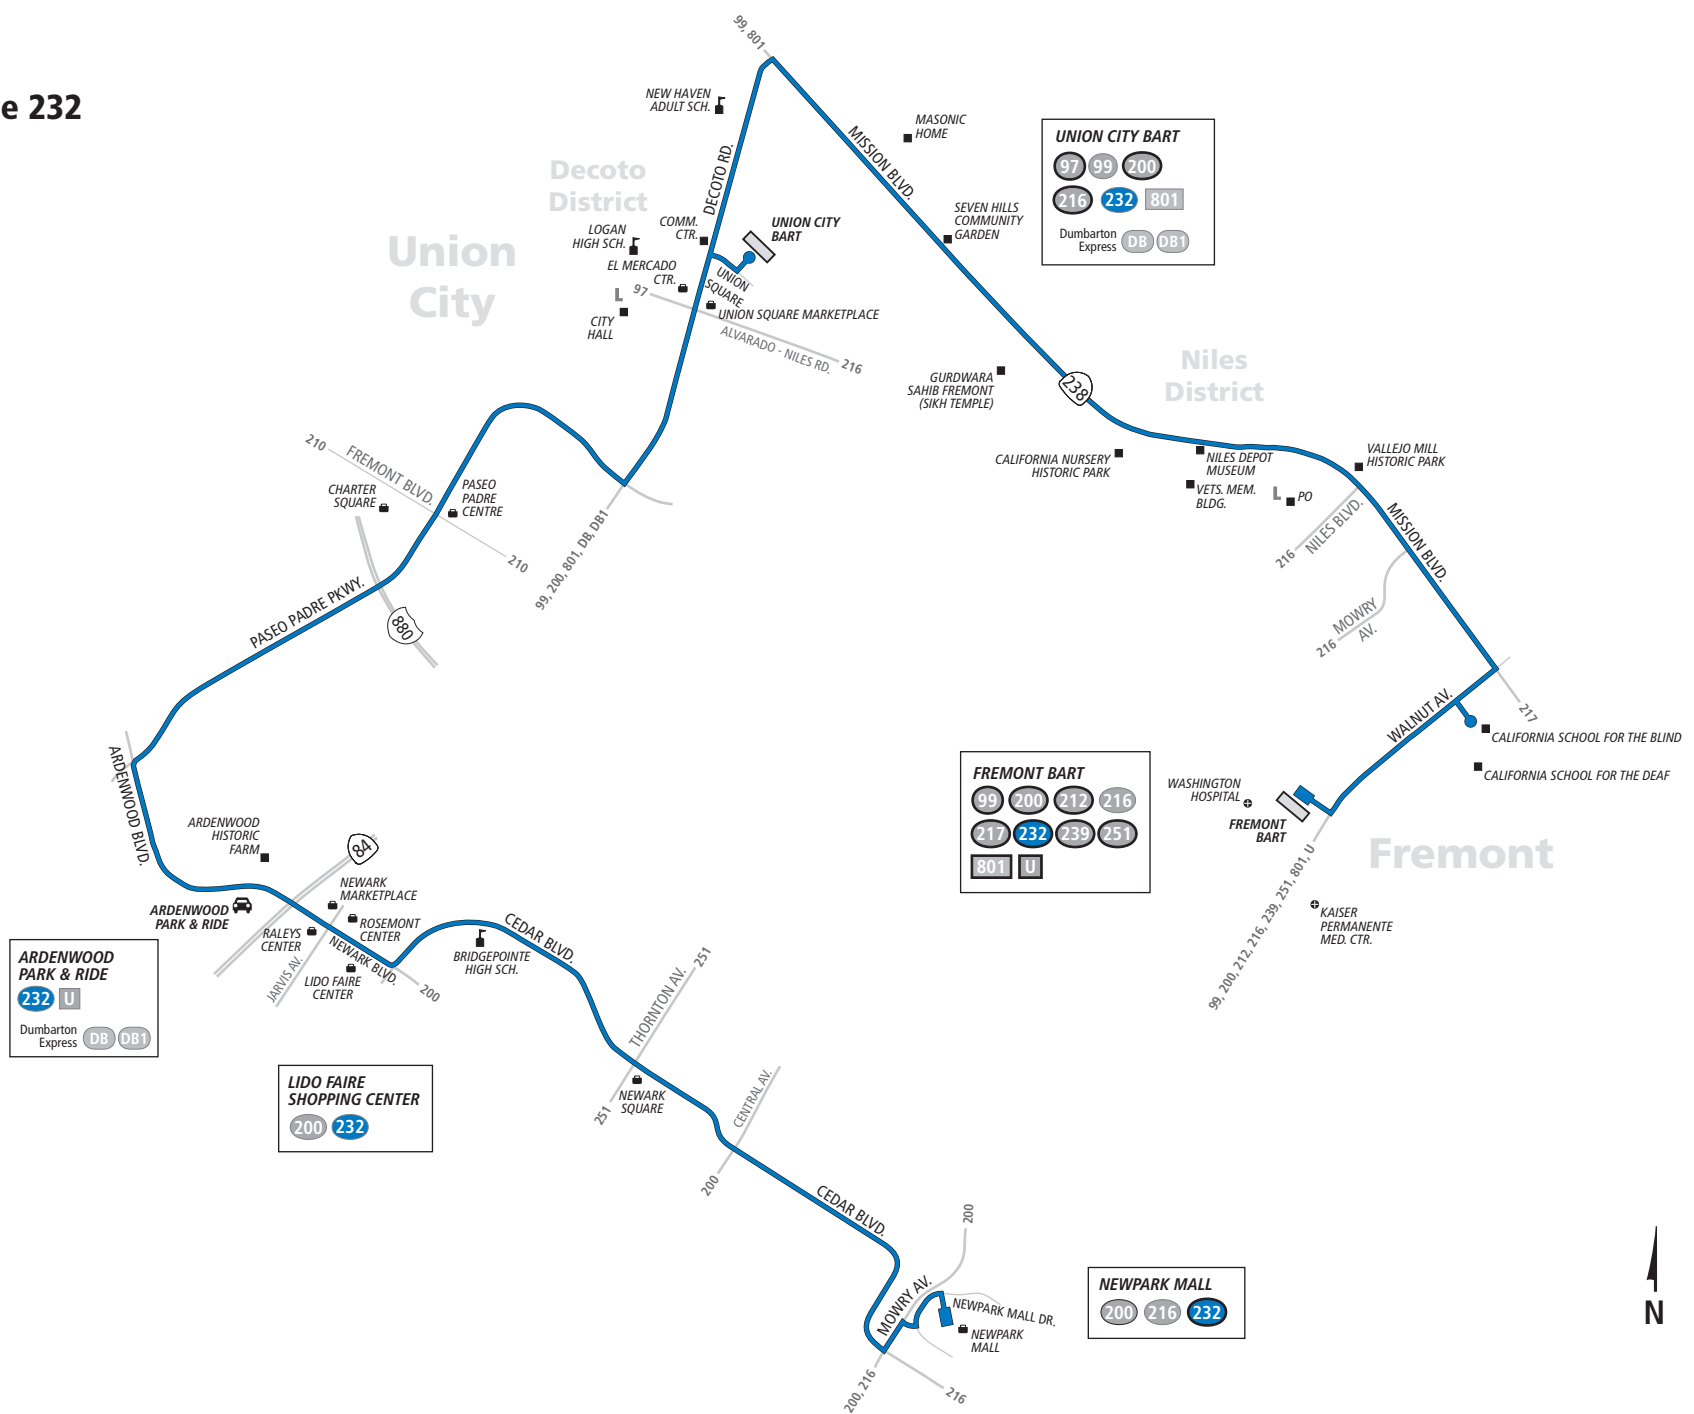

# 232 Saturdays, Sundays and holidays To Fremont BART

NewPark Mall	Thornton Ave. & Cedar Blvd.	Lido Faire Shopping Center	Paseo Padre Pkwy. & Fremont Blvd.	Union City BART	Mission Blvd. & 7th St.	Mission Blvd. & Nursery Ave.	Mission Blvd. & Mowry Ave.	Fremont BART
8:20a	8:28a	8:34a	8:43a	8:52a	8:58a	9:01a	9:05a	9:09a
9:20a	9:28a	9:34a	9:43a	9:52a	9:58a	10:01a	10:05a	10:09a
10:20a	10:28a	10:34a	10:43a	10:52a	10:58a	11:01a	11:05a	11:09a
11:20a	11:28a	11:34a	11:43a	11:52a	11:58a	12:01p	12:05p	12:09p
12:20p	12:29p	12:36p	12:45p	12:54p	1:00p	1:03p	1:07p	1:11p
1:20p	1:29p	1:36p	1:45p	1:54p	2:00p	2:03p	2:07p	2:11p
2:20p	2:29p	2:36p	2:45p	2:54p	3:00p	3:03p	3:07p	3:11p
3:20p	3:29p	3:36p	3:45p	3:54p	4:00p	4:03p	4:07p	4:11p
4:20p	4:29p	4:36p	4:45p	4:54p	5:00p	5:03p	5:07p	5:11p
5:20p	5:29p	5:36p	5:45p	5:54p	6:00p	6:03p	6:07p	6:11p
6:20p	6:29p	6:34p	6:43p	6:52p	6:58p	7:01p	7:05p	7:09p
7:20p	7:29p	7:34p	7:43p	7:52p	7:58p	8:01p	8:05p	8:09p
8:20p	8:29p	8:34p	8:43p	8:52p	8:58p	9:01p	9:05p	9:09p

# Line 232

**UNION CITY BART**

97	99	200
216	232	801

Dumbarton Express DB DB1

**FREMONT BART**

98	200	212	216
217	232	239	251
801	U		

**ARDENWOOD PARK & RIDE**

232 U