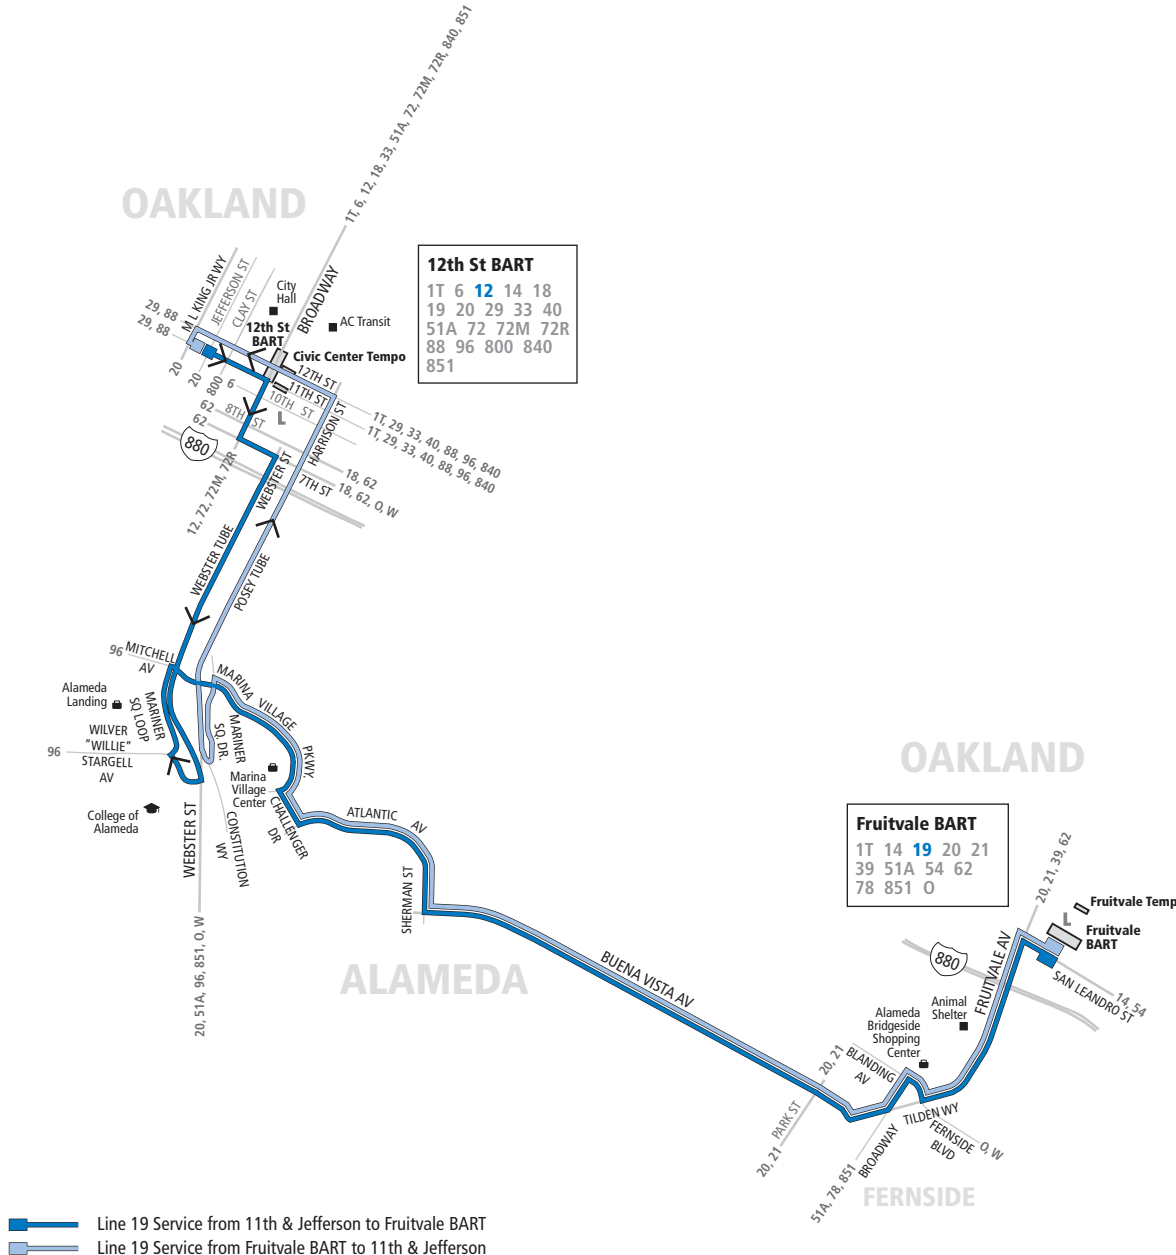

Line 19

19

AC TRANSIT SCHEDULE

EFFECTIVE:
August 8, 2021 (revised)

Downtown Oakland

12th Street Oakland City Center BART
Chinatown

Alameda

Alameda Landing
Marina Village Parkway
Atlantic Avenue
Buena Vista Avenue
Alameda Bridgeside Shopping Center

Fruitvale BART

Every day

19 Monday through Friday except holidays To Fruitvale BART

Lafayette Square	Marina Village Pkwy. & Mariner Square Dr.	Buena Vista Ave. & Minturn St.	Buena Vista Ave. & Park St.	Broadway & Blanding Ave.	Fruitvale BART
6:48a	6:57a	7:01a	7:05a	7:08a	7:15a
7:48a	7:57a	8:01a	8:05a	8:08a	8:15a
8:48a	8:57a	9:01a	9:05a	9:08a	9:15a
9:48a	9:57a	10:01a	10:05a	10:08a	10:15a
10:45a	10:55a	11:00a	11:04a	11:07a	11:15a
11:45a	11:55a	12:00p	12:04p	12:07p	12:15p
12:45p	12:55p	1:00p	1:04p	1:07p	1:15p
1:45p	1:55p	2:00p	2:04p	2:07p	2:15p
2:45p	2:55p	3:00p	3:04p	3:07p	3:15p
3:45p	3:55p	4:00p	4:04p	4:07p	4:15p
4:45p	4:55p	5:00p	5:04p	5:07p	5:15p
5:45p	5:55p	6:00p	6:04p	6:07p	6:15p
6:45p	6:54p	6:58p	7:02p	7:05p	7:12p
7:45p	7:54p	7:58p	8:02p	8:05p	8:12p
8:45p	8:54p	8:58p	9:02p	9:05p	9:12p
9:45p	9:54p	9:58p	10:02p	10:05p	10:12p

19 Every day To Downtown Oakland

Fruitvale BART	Broadway & Blanding Ave.	Buena Vista Ave. & Park St.	Buena Vista Ave. & Minturn St.	Marina Village Pkwy. & Mariner Square Dr.	Lafayette Square
6:08a	6:12a	6:15a	6:19a	6:23a	6:37a
7:08a	7:12a	7:15a	7:19a	7:23a	7:37a
8:08a	8:12a	8:15a	8:19a	8:23a	8:37a
9:08a	9:12a	9:15a	9:19a	9:23a	9:37a
10:08a	10:12a	10:15a	10:19a	10:23a	10:37a
11:08a	11:12a	11:15a	11:19a	11:23a	11:37a
12:08p	12:12p	12:15p	12:19p	12:23p	12:37p
1:08p	1:12p	1:15p	1:19p	1:23p	1:37p
2:08p	2:12p	2:15p	2:19p	2:23p	2:37p
3:08p	3:12p	3:15p	3:19p	3:23p	3:37p
4:08p	4:12p	4:15p	4:19p	4:23p	4:37p
5:08p	5:12p	5:15p	5:19p	5:23p	5:37p
6:08p	6:12p	6:15p	6:19p	6:23p	6:37p
7:08p	7:12p	7:15p	7:19p	7:23p	7:37p
8:08p	8:12p	8:15p	8:19p	8:23p	8:37p
9:08p	9:12p	9:15p	9:19p	9:23p	9:37p
10:08p	10:12p	10:15p	10:19p	10:23p	10:37p