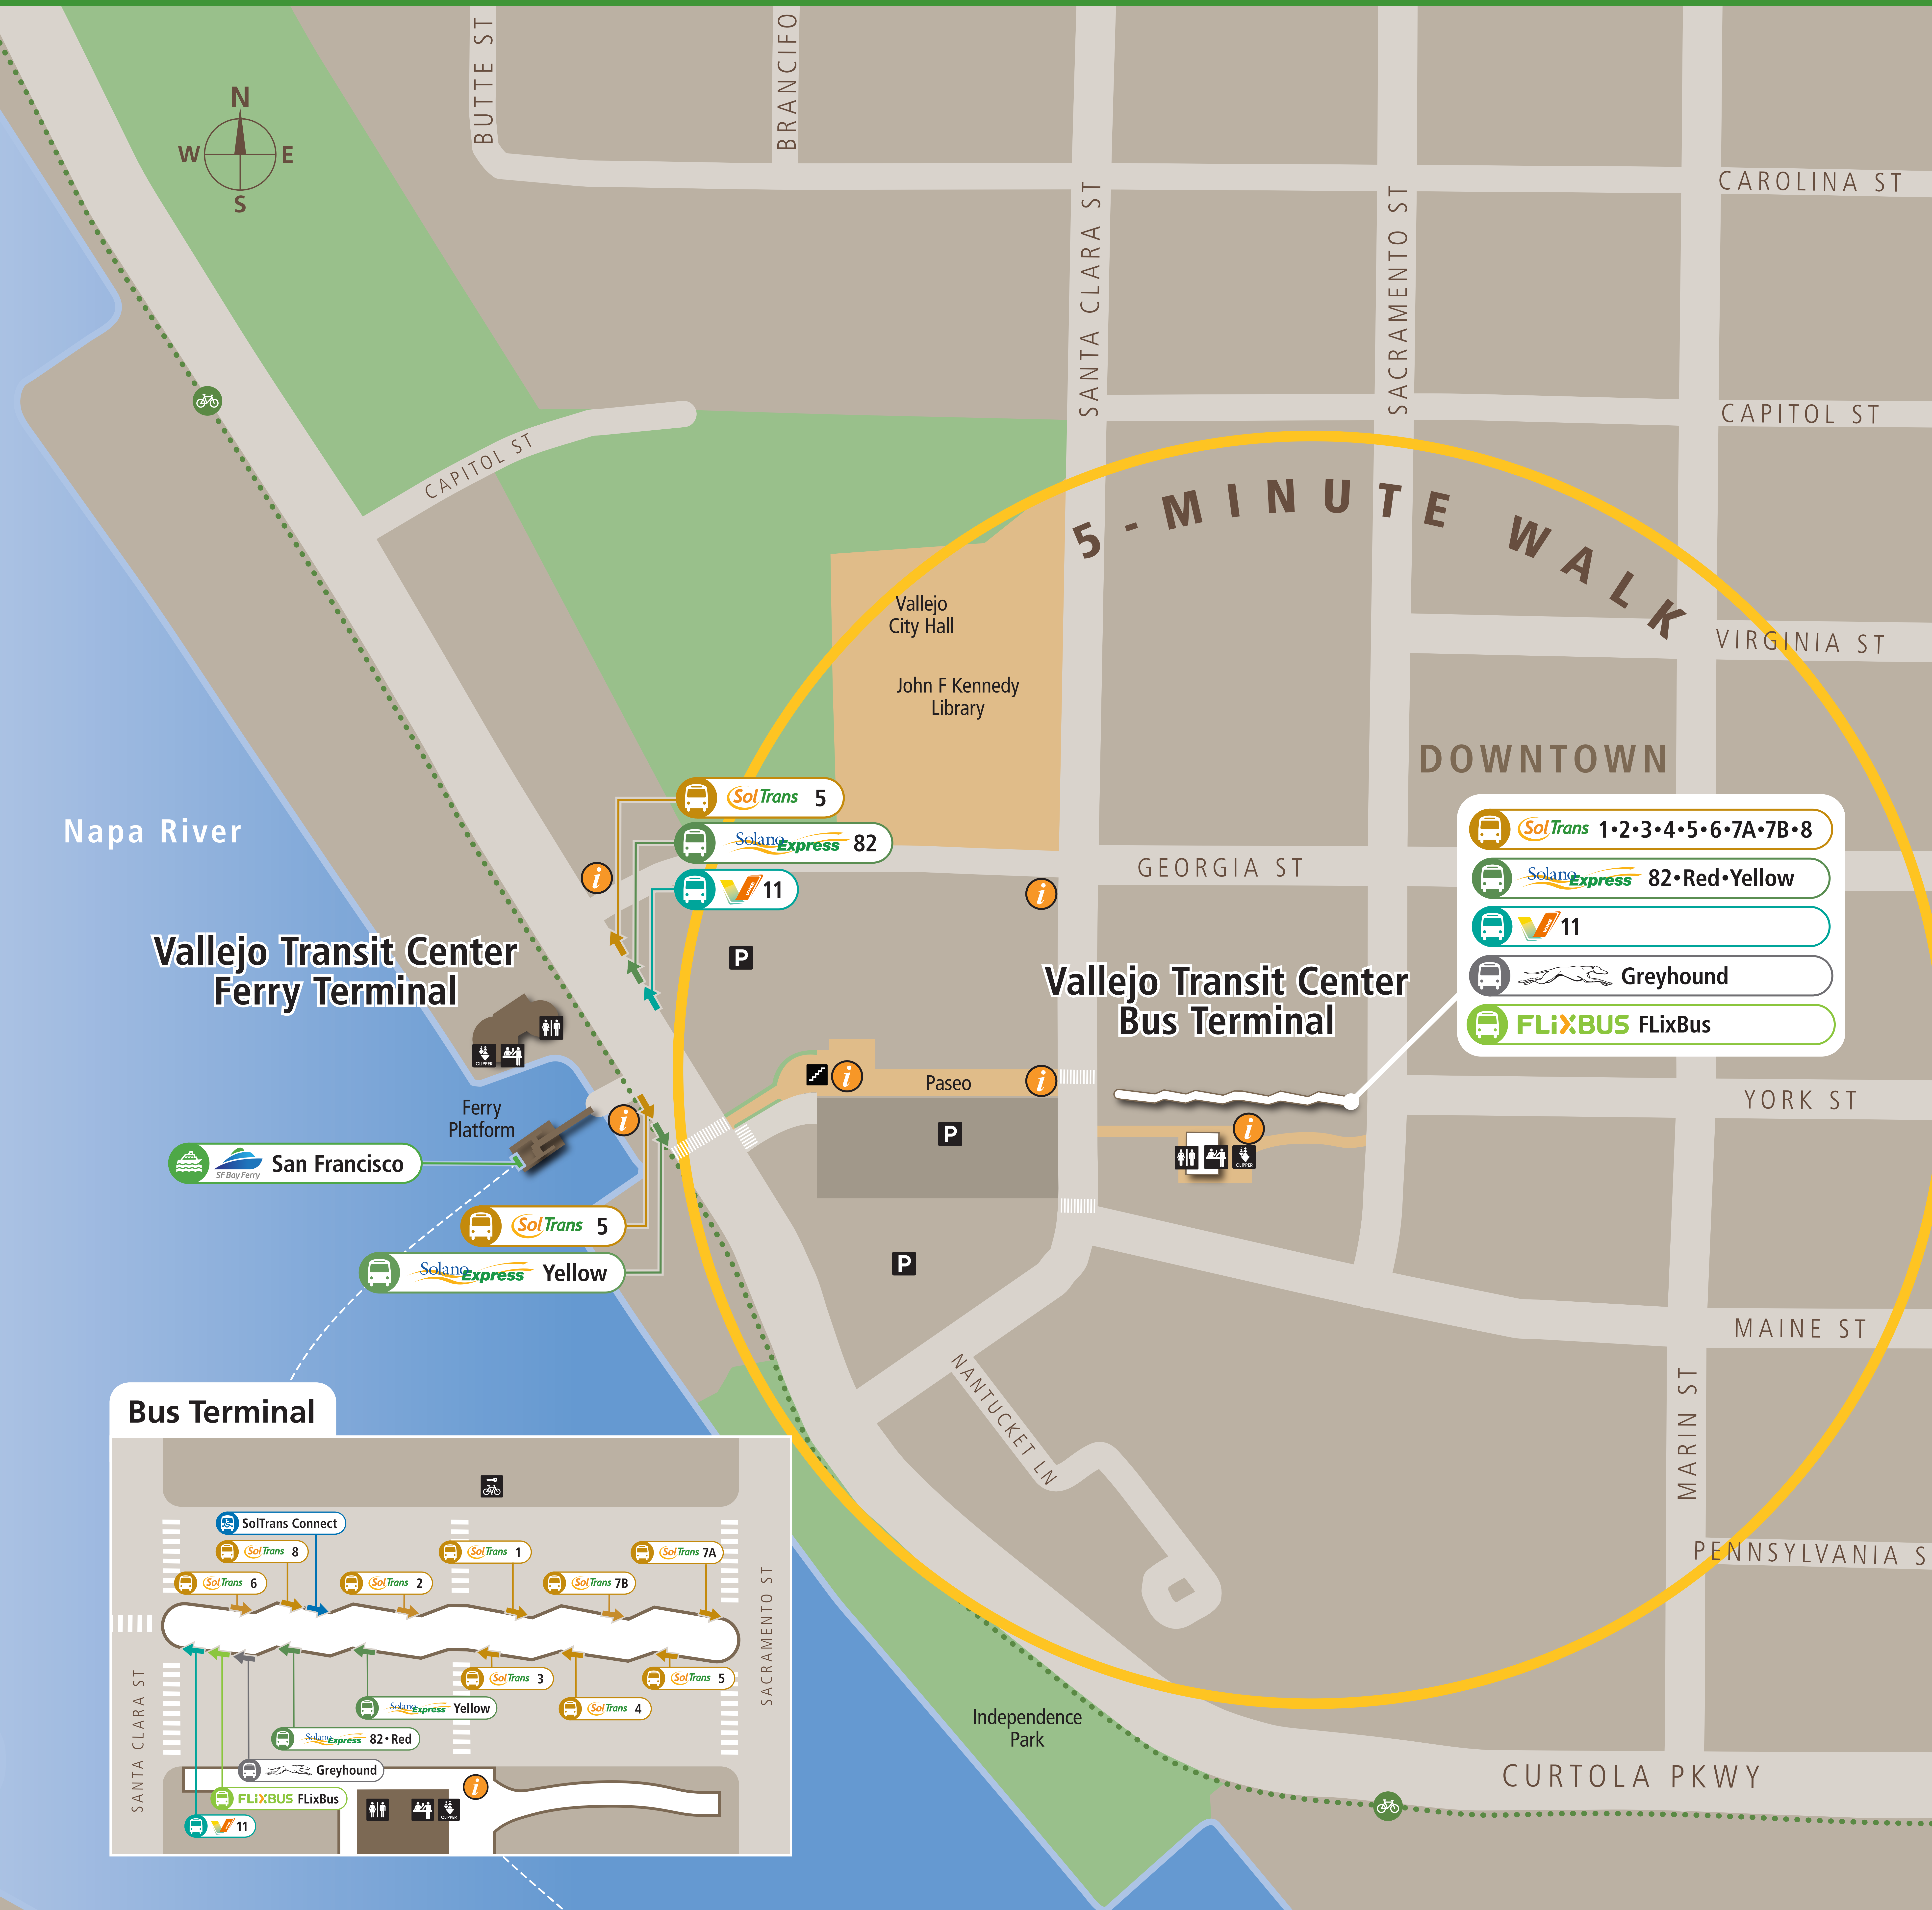

Transit Stops

Paradas del tránsito

公車站地圖

Transit Information

Vallejo Transit Center

Vallejo

Map Key

- You Are Here
- Transit Information
- 5-Minute Walk Radius (1/4 mile)
- Bicycle Route
- Parking
- Ticket Agent
- Clipper Retail Location
- Restroom
- Stairs
- SF Bay Ferry
- SolTrans
- SolanoExpress
- VINE Transit

Transit Lines

- | SolTrans | SolanoExpress | Vine | SF Bay Ferry |
|--|--|-----------------------|------------------------------|
| Local Service | | | |
| 1 North West Vallejo | | | |
| 2 North East Vallejo | | | |
| 3 Glen Cove / South Vallejo | | | |
| 4 Tuolumne Street / Sereno Transit Center | | | |
| 5 Fairgrounds | | | |
| 6 Tennessee St | | | |
| 7A Springs Rd / Gateway Plaza (Clockwise) | | | |
| 7B Springs Rd / Gateway Plaza (Counterclockwise) | | | |
| 8 Benicia Rd | | | |
| | Regional Route | | |
| | 82 El Cerrito del Norte BART / SF Ferry Building | | |
| | Red El Cerrito del Norte BART | | |
| | Yellow Benicia / Walnut Creek | | |
| | | Regional Route | |
| | | 11 Napa | |
| | | | Ferry |
| | | | San Francisco Ferry Building |
- Note: Service may vary with time of day or day of week. Please consult transit agency schedule or contact 511 for more information.*

SolTrans 1•2•3•4•5•6•7A•7B•8

SolanoExpress 82•Red•Yellow

VINE 11

Greyhound

FLIXBUS FlixBus

Bus Terminal

SolTrans Connect

SolTrans 8

SolTrans 1

SolTrans 7A

SolTrans 6

SolTrans 2

SolTrans 7B

SolTrans 3

SolTrans 5

SolanoExpress Yellow