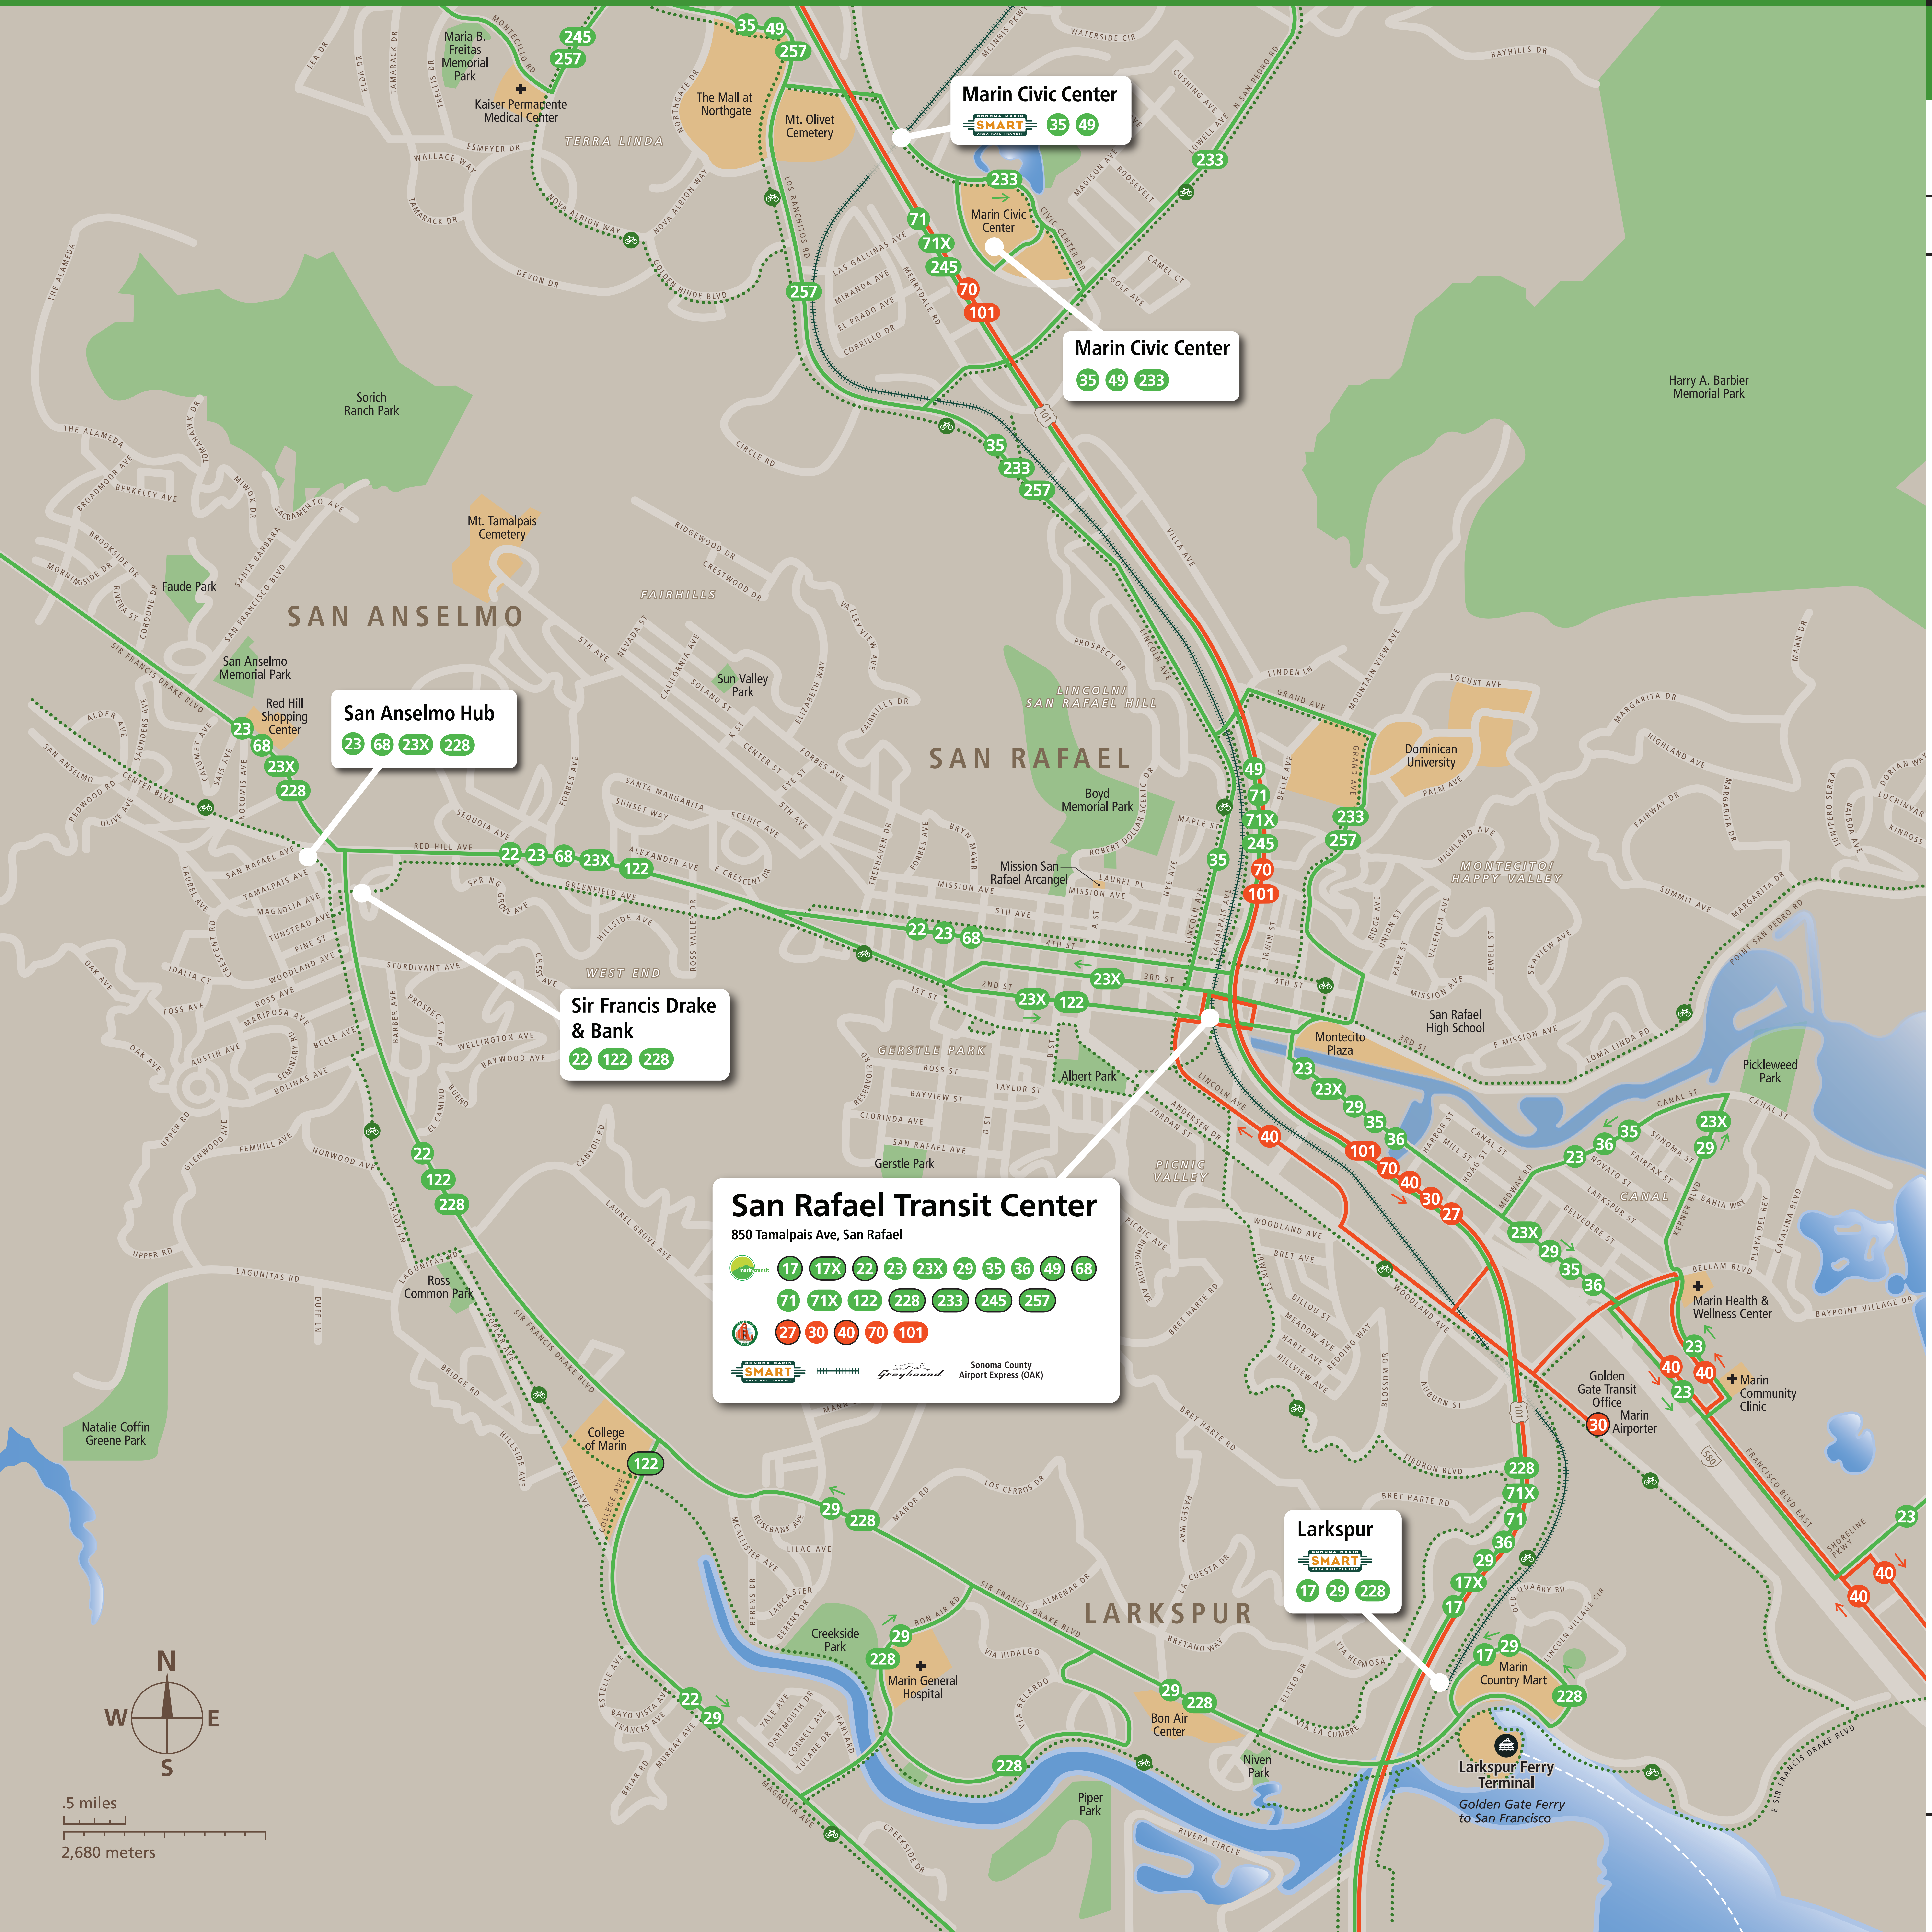

Transit Routes

Rutas del tránsito

公車路線圖

Transit Information

San Rafael Transit Center

San Rafael

Map Key

- You Are Here
  Usted esta aquí
- Golden Gate Transit
- Marin Transit
- Route Terminus
- Sonoma-Marin Area Rail Transit
- Bicycle Trail or Lane
  Sendero o carril para bicicletas

This map does not show all commuter, express, special event, or all-night routes. Service may vary with time of day or day of week. Service changes may have occurred since printing. Please consult transit agency schedule or contact 511 for more information.

Este mapa no muestra todas las rutas suburbanas, expresas, de evento especial o de toda la noche. Los servicios pueden variar según el horario del día o el día de la semana. Es posible que se hayan producido cambios en el servicio desde la fecha de publicación. Consulte el horario de servicio del organismo de transporte público o comuníquese con 511 para mayor información.

San Anselmo Hub
23 68 23X 228

Sir Francis Drake & Bank
22 122 228

San Rafael Transit Center
850 Tamalpais Ave, San Rafael

17 17X 22 23 23X 29 35 36 49 68
71 71X 122 228 233 245 257
27 30 40 70 101

Sonoma County Airport Express (OAK)

Larkspur
 17 29 228

Call 511 | 511.org