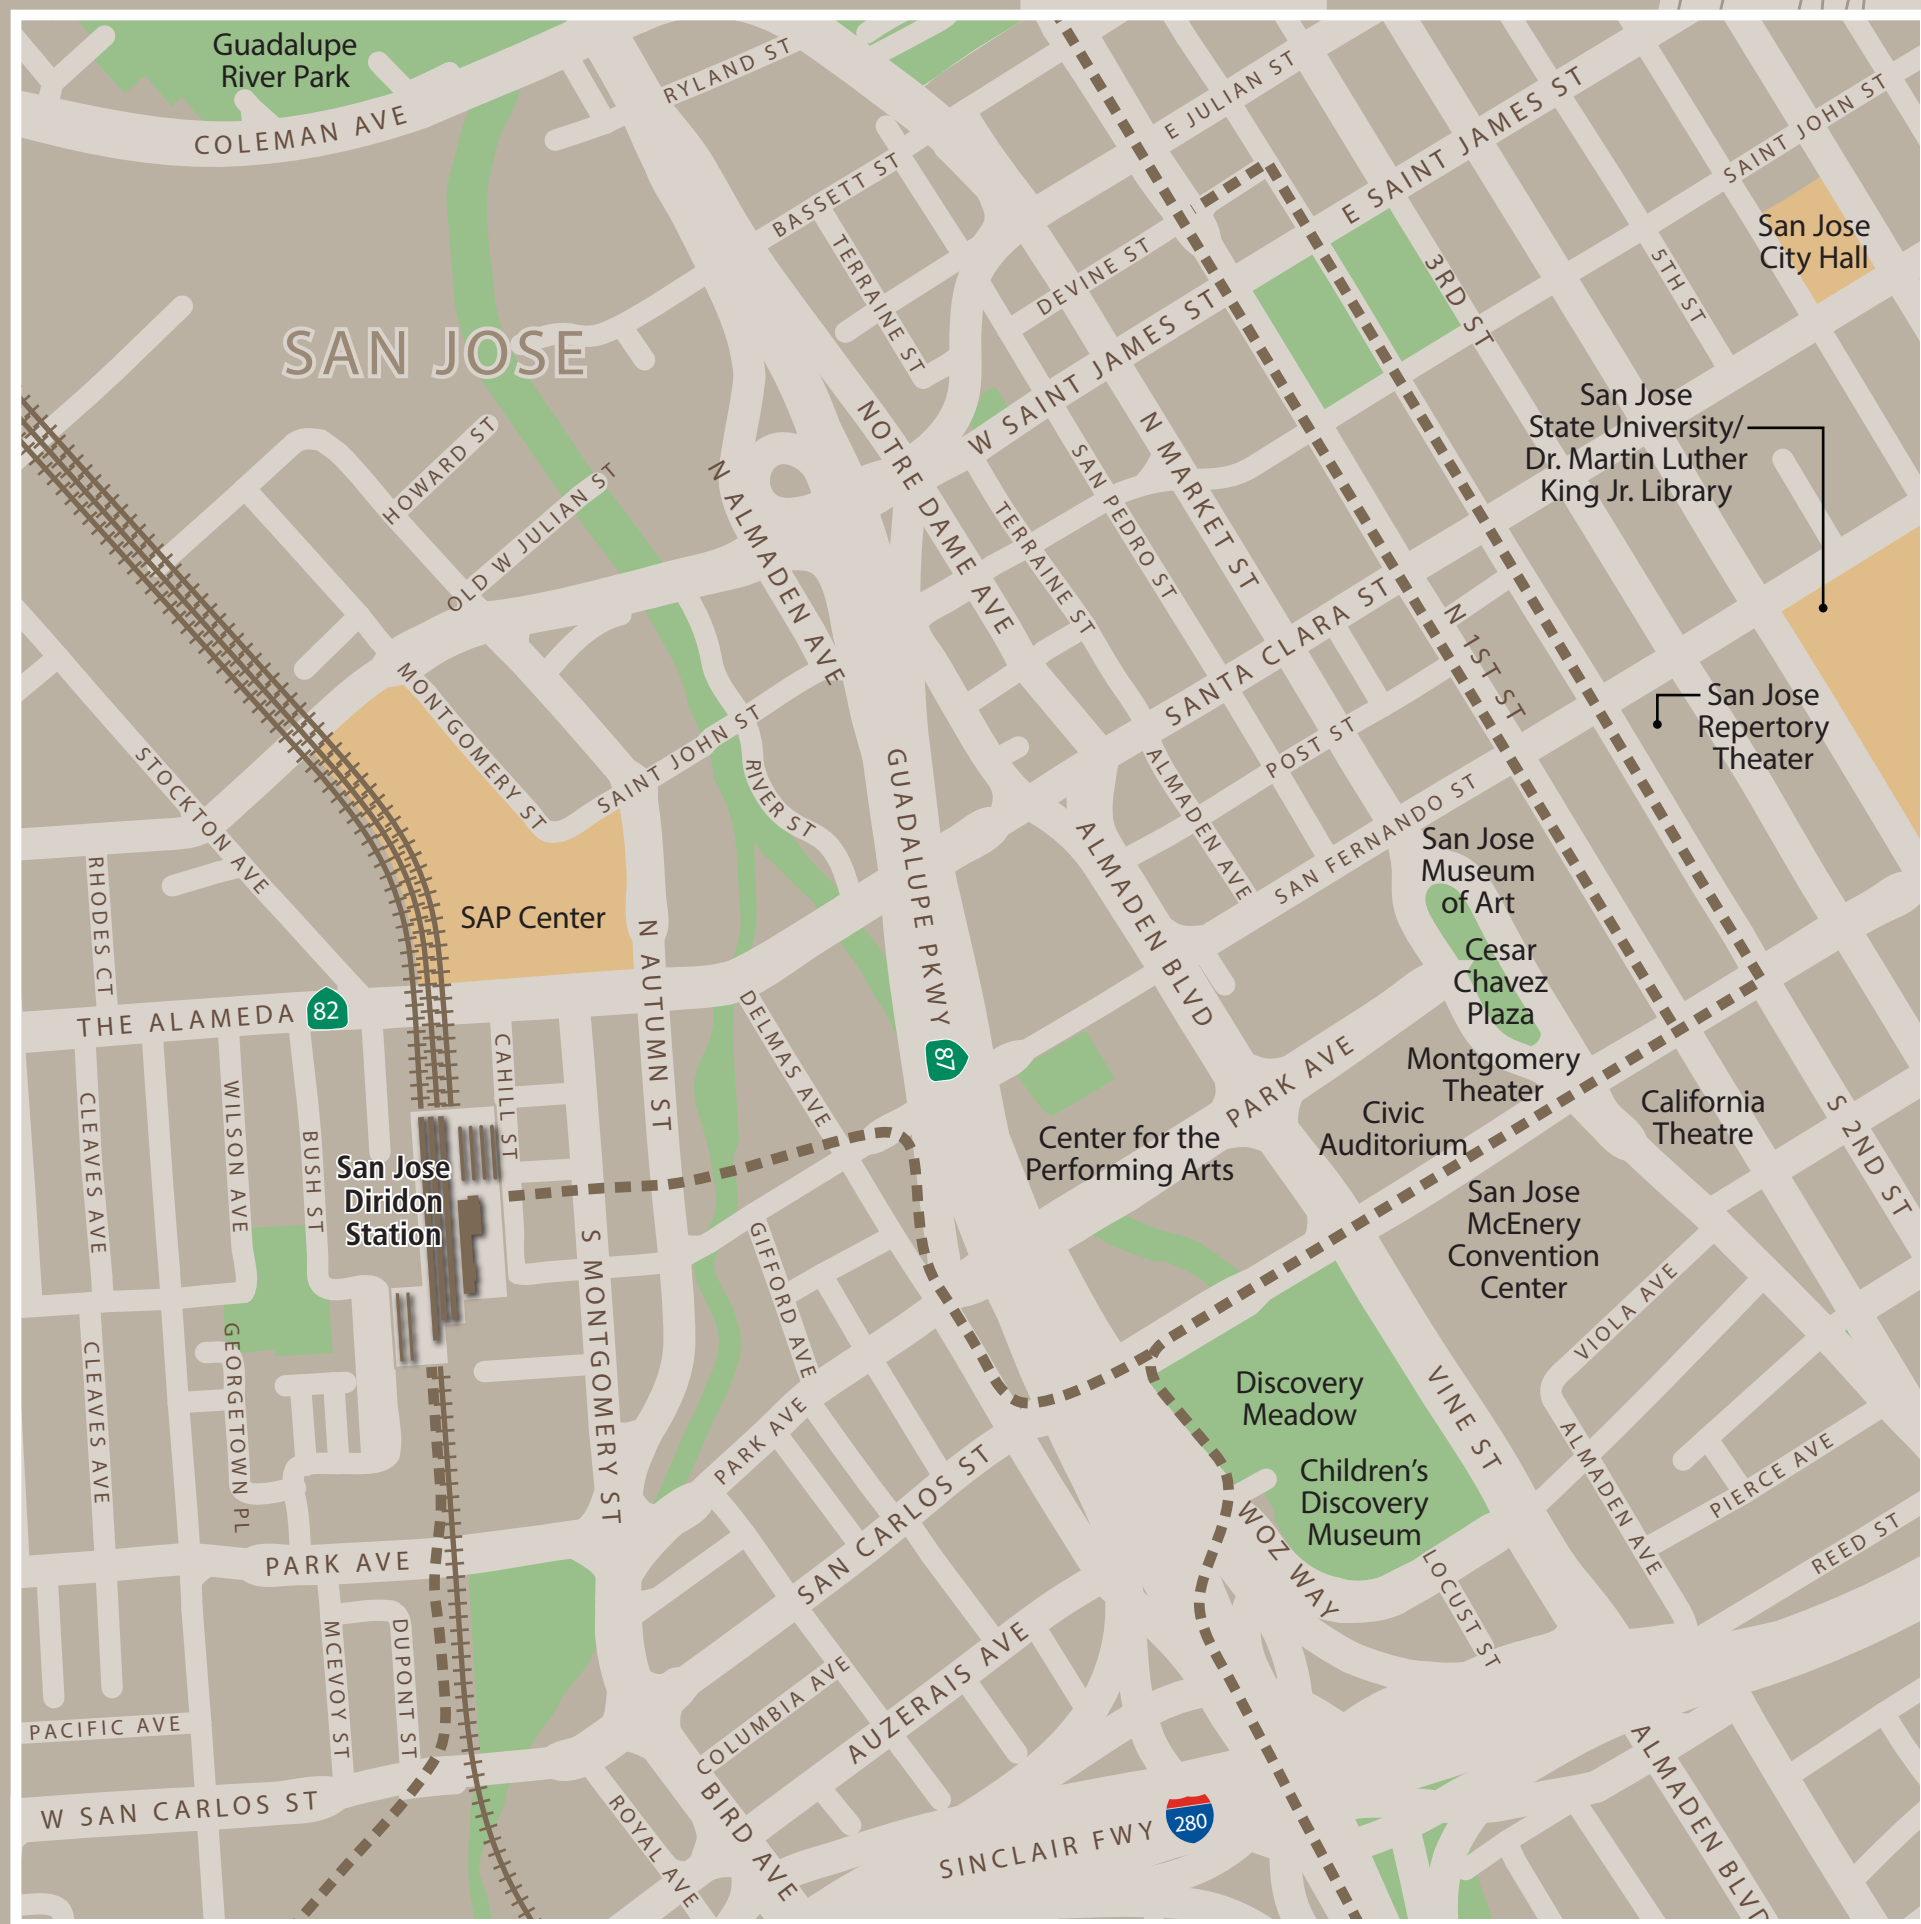

Station Map

Mapa de la estación

車站地圖

Area Map