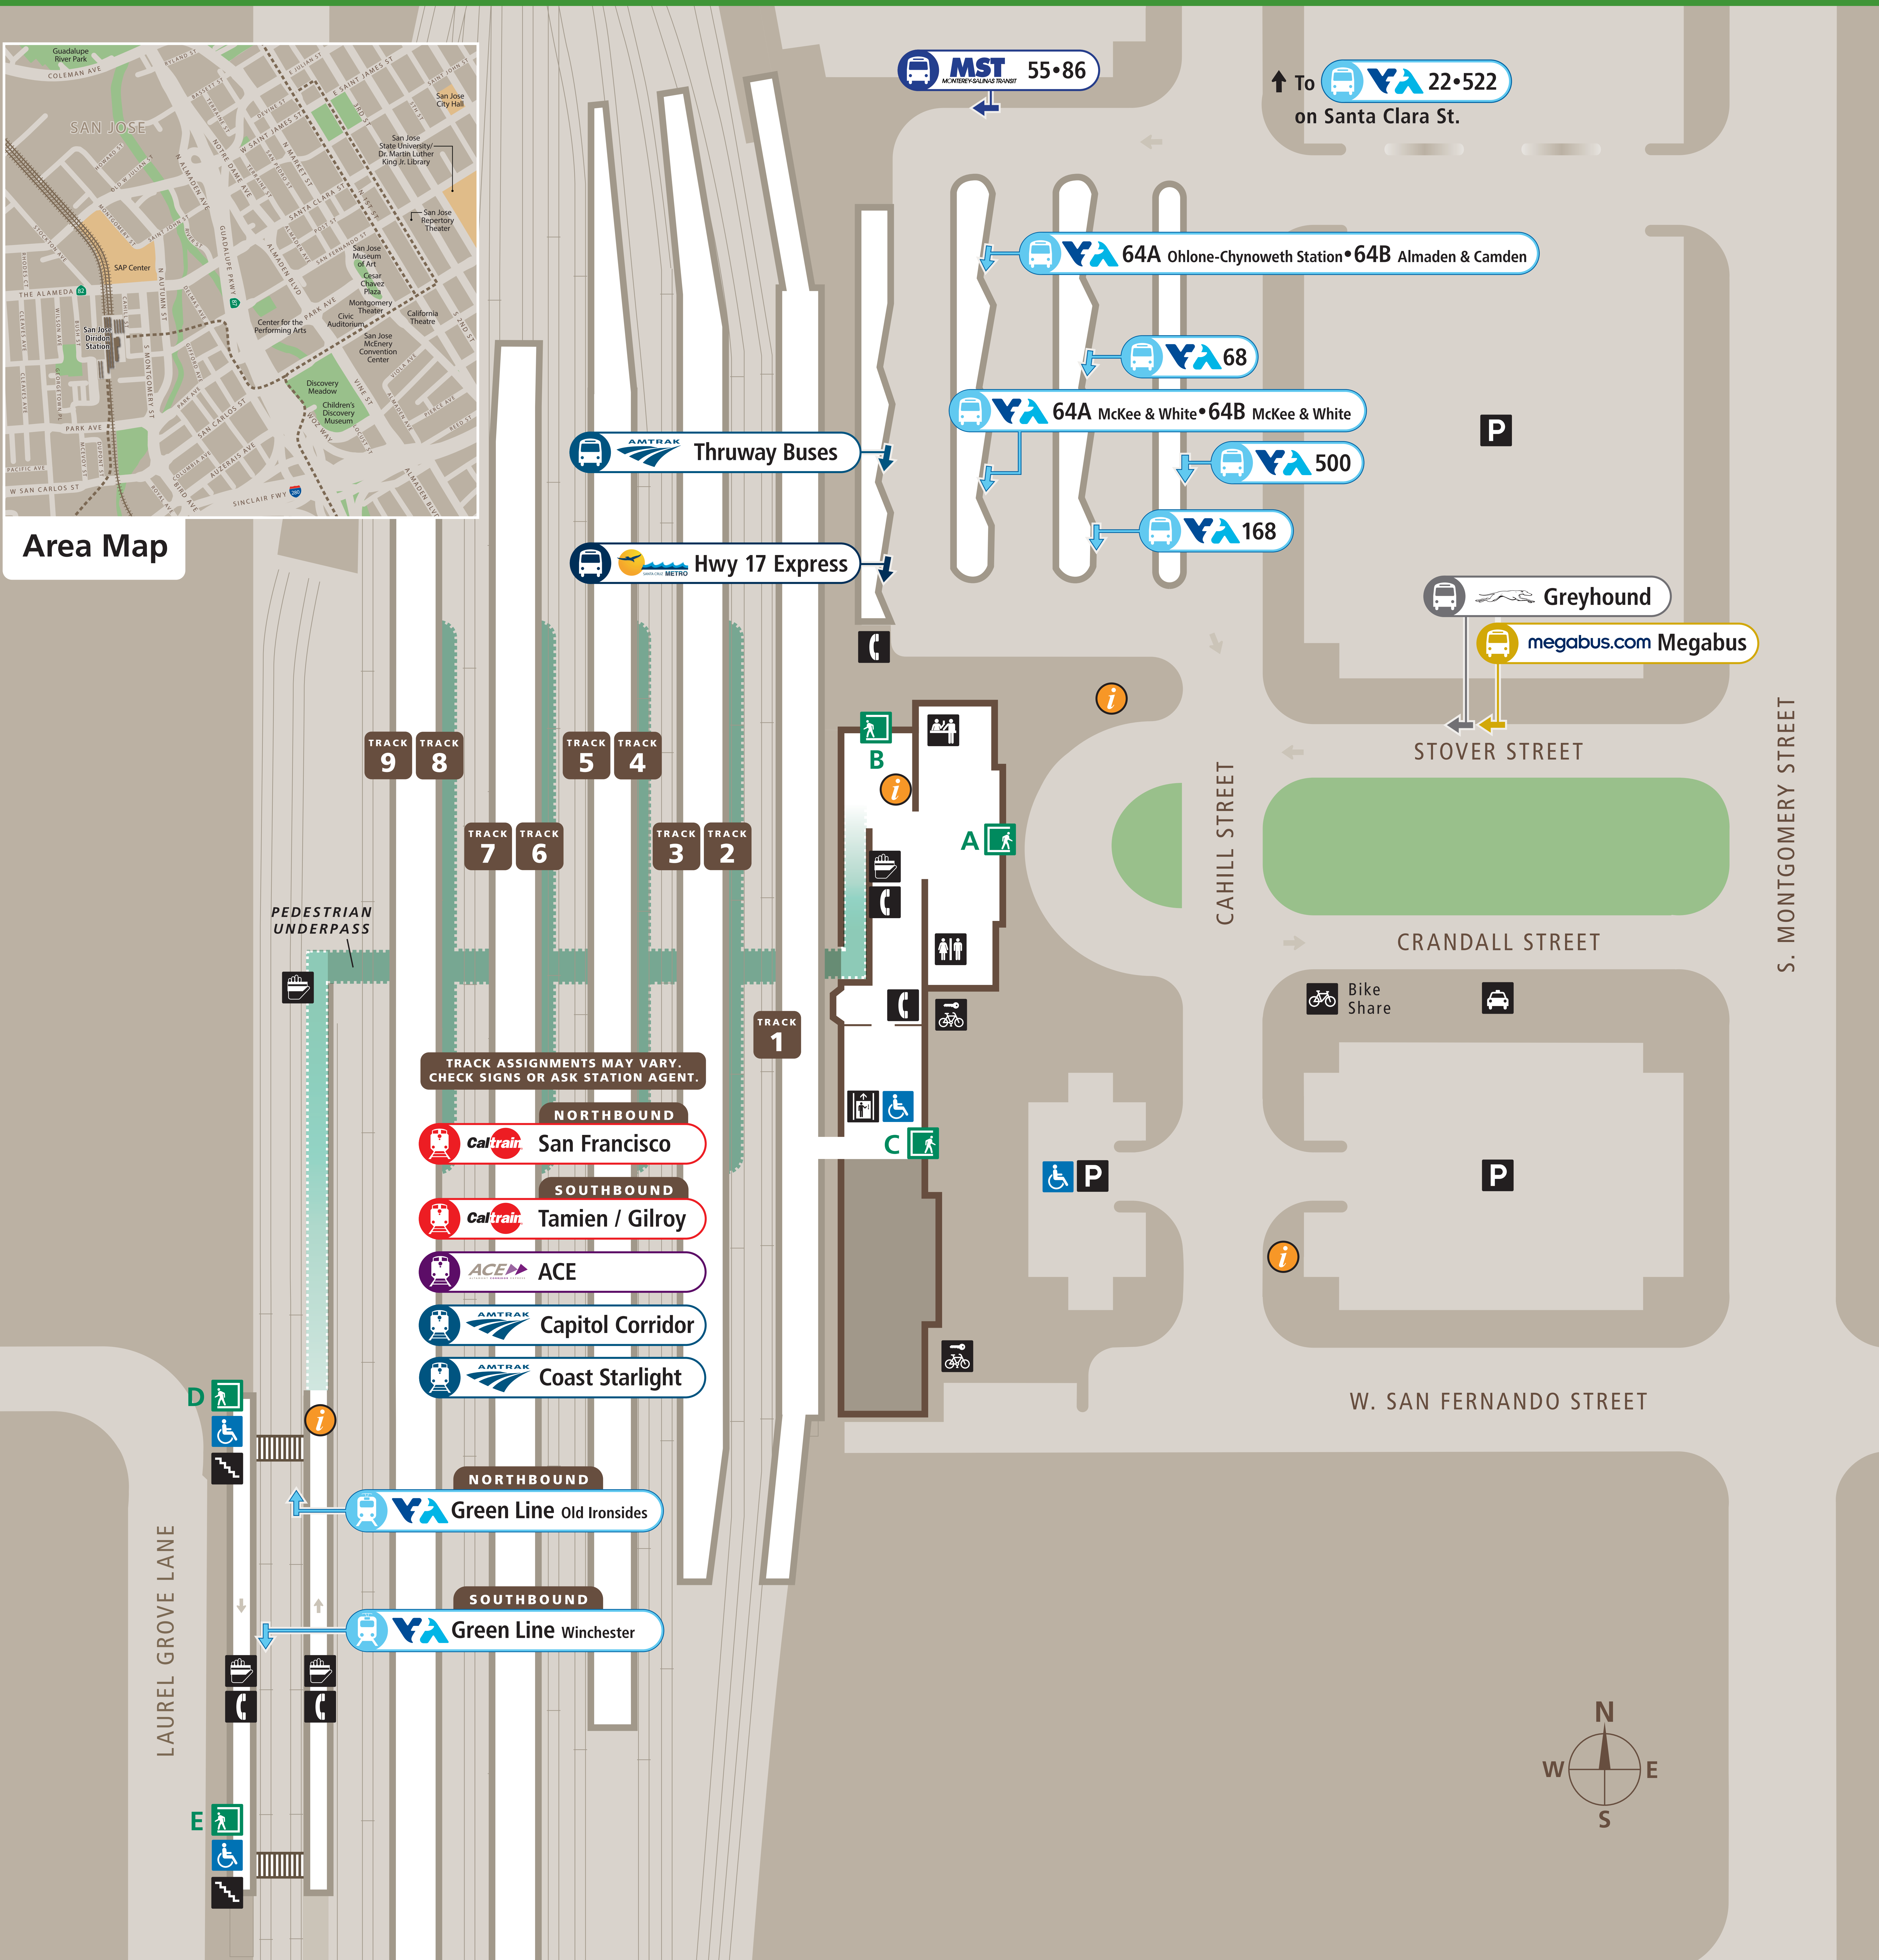

Transit Information

San Jose Diridon Transit Center

San Jose

Map Key

- You Are Here
- Transit Information
- Transit Stop
- Exit
- **A** To Cahill Street
- **B** To Buses
- **C** To Cahill Street
- **D** To Laurel Grove Lane
- **E** To Laurel Grove Lane
- Wheelchair Accessible
- Bike Lockers
- Bike Share
- Elevator
- **P** Parking
- Restrooms
- Stairs
- Taxi
- Telephone
- Ticket Agent
- Ticket Vending Machine
- VTA bus
- VTA light rail
- Caltrain
- Amtrak rail
- Amtrak bus
- Santa Cruz Metro
- ACE
- MST

Call 511 | 511.org