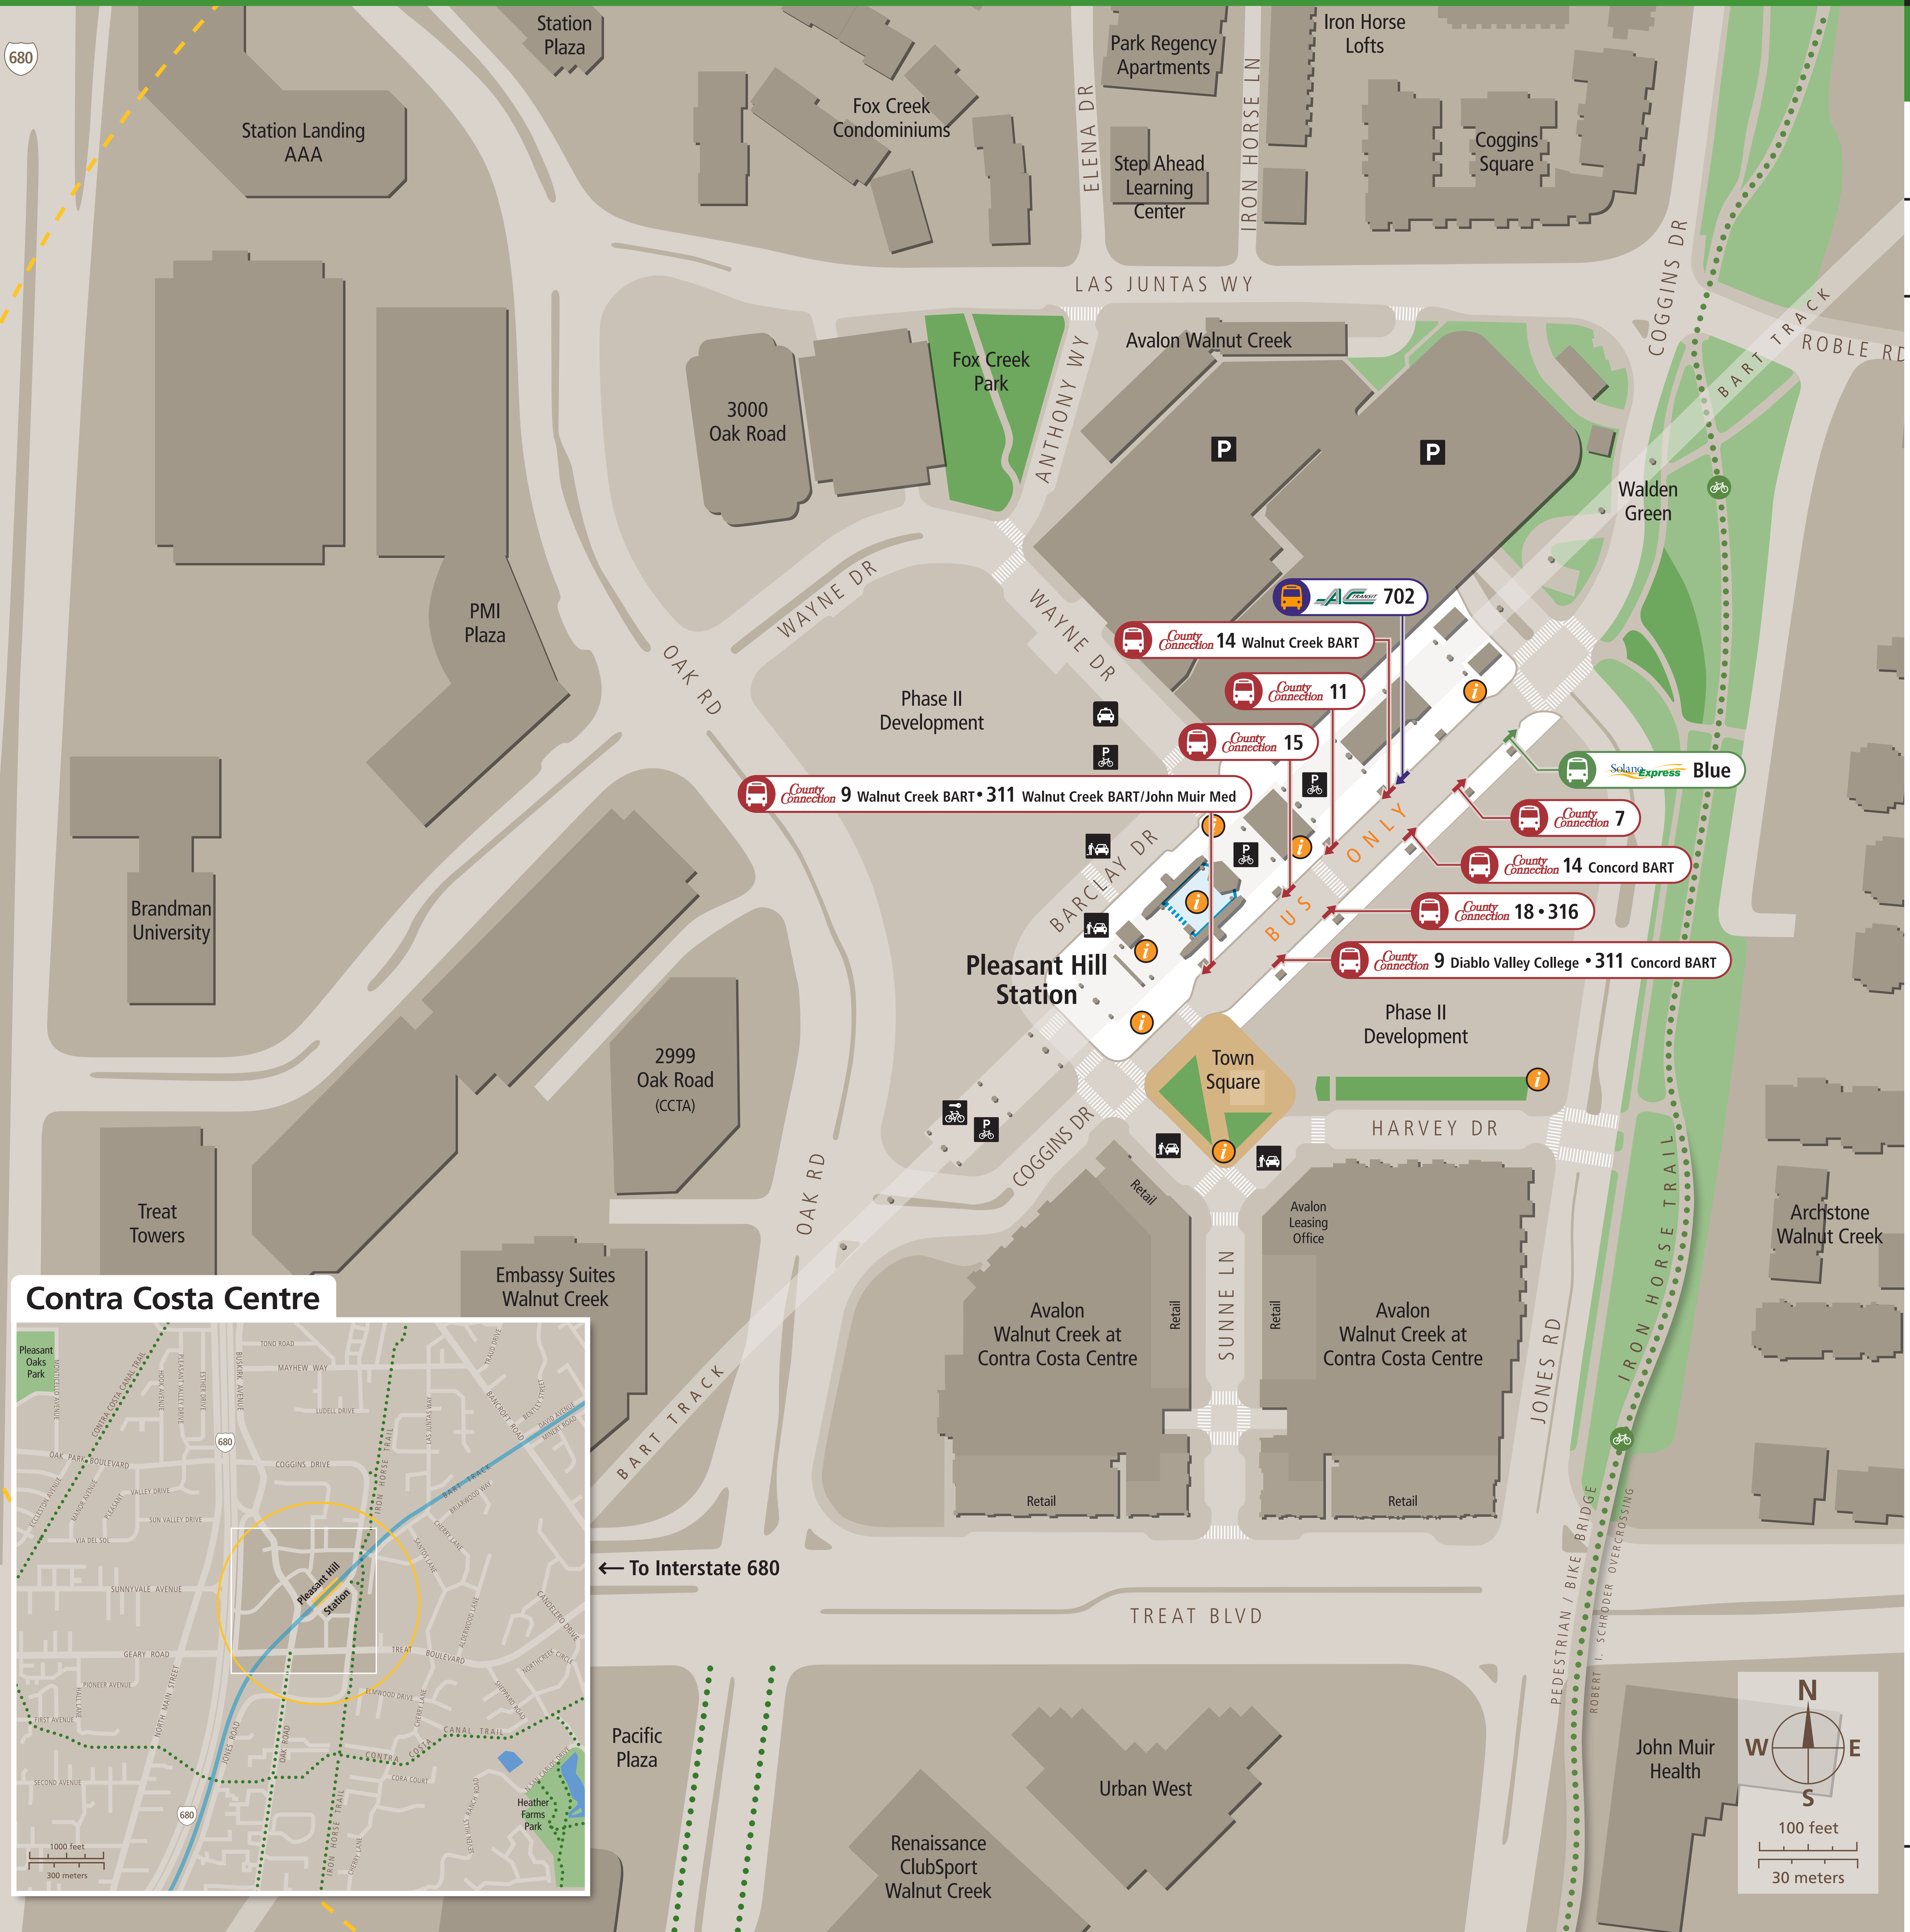

Transit Stops

Paradas del tránsito

公車站地圖

Transit Information

Pleasant Hill Station Area

Contra Costa Centre

Map Key

- You Are Here
- 5-Minute Walk
  1/4 Mile (400m) Radius
- Transit Information
- Bus
- Transit Stop
- BART Parking
- Bicycle Parking
- Bicycle Lockers
- Passenger Pick-up/Drop-off
- Taxi
- Shared Use Bicycle &
  Pedestrian Path, Trail, or
  Bicycle Lanes

Transit Lines

1. **County Connection** County Connection Buses

Weekday Bus Lines	
7	Shadelands
9	Walnut Creek BART
9	Diablo Valley College
11	Concord BART
14	Concord BART
14	Walnut Creek BART
15	Concord BART
18	Amtrak
18	316
Weekend Bus Lines	
311	Concord BART
311	Walnut Creek BART/John Muir Medical
316	Amtrak, Alhambra Ave @ Walnut Ave

3. Note: 6000 series is select school service (not shown)
4. **Early Bird Express**

702	San Francisco, Salesforce Transit Center

6. **SolanoExpress**

Blue	Fairfield/Vacaville/Davis/Sacramento