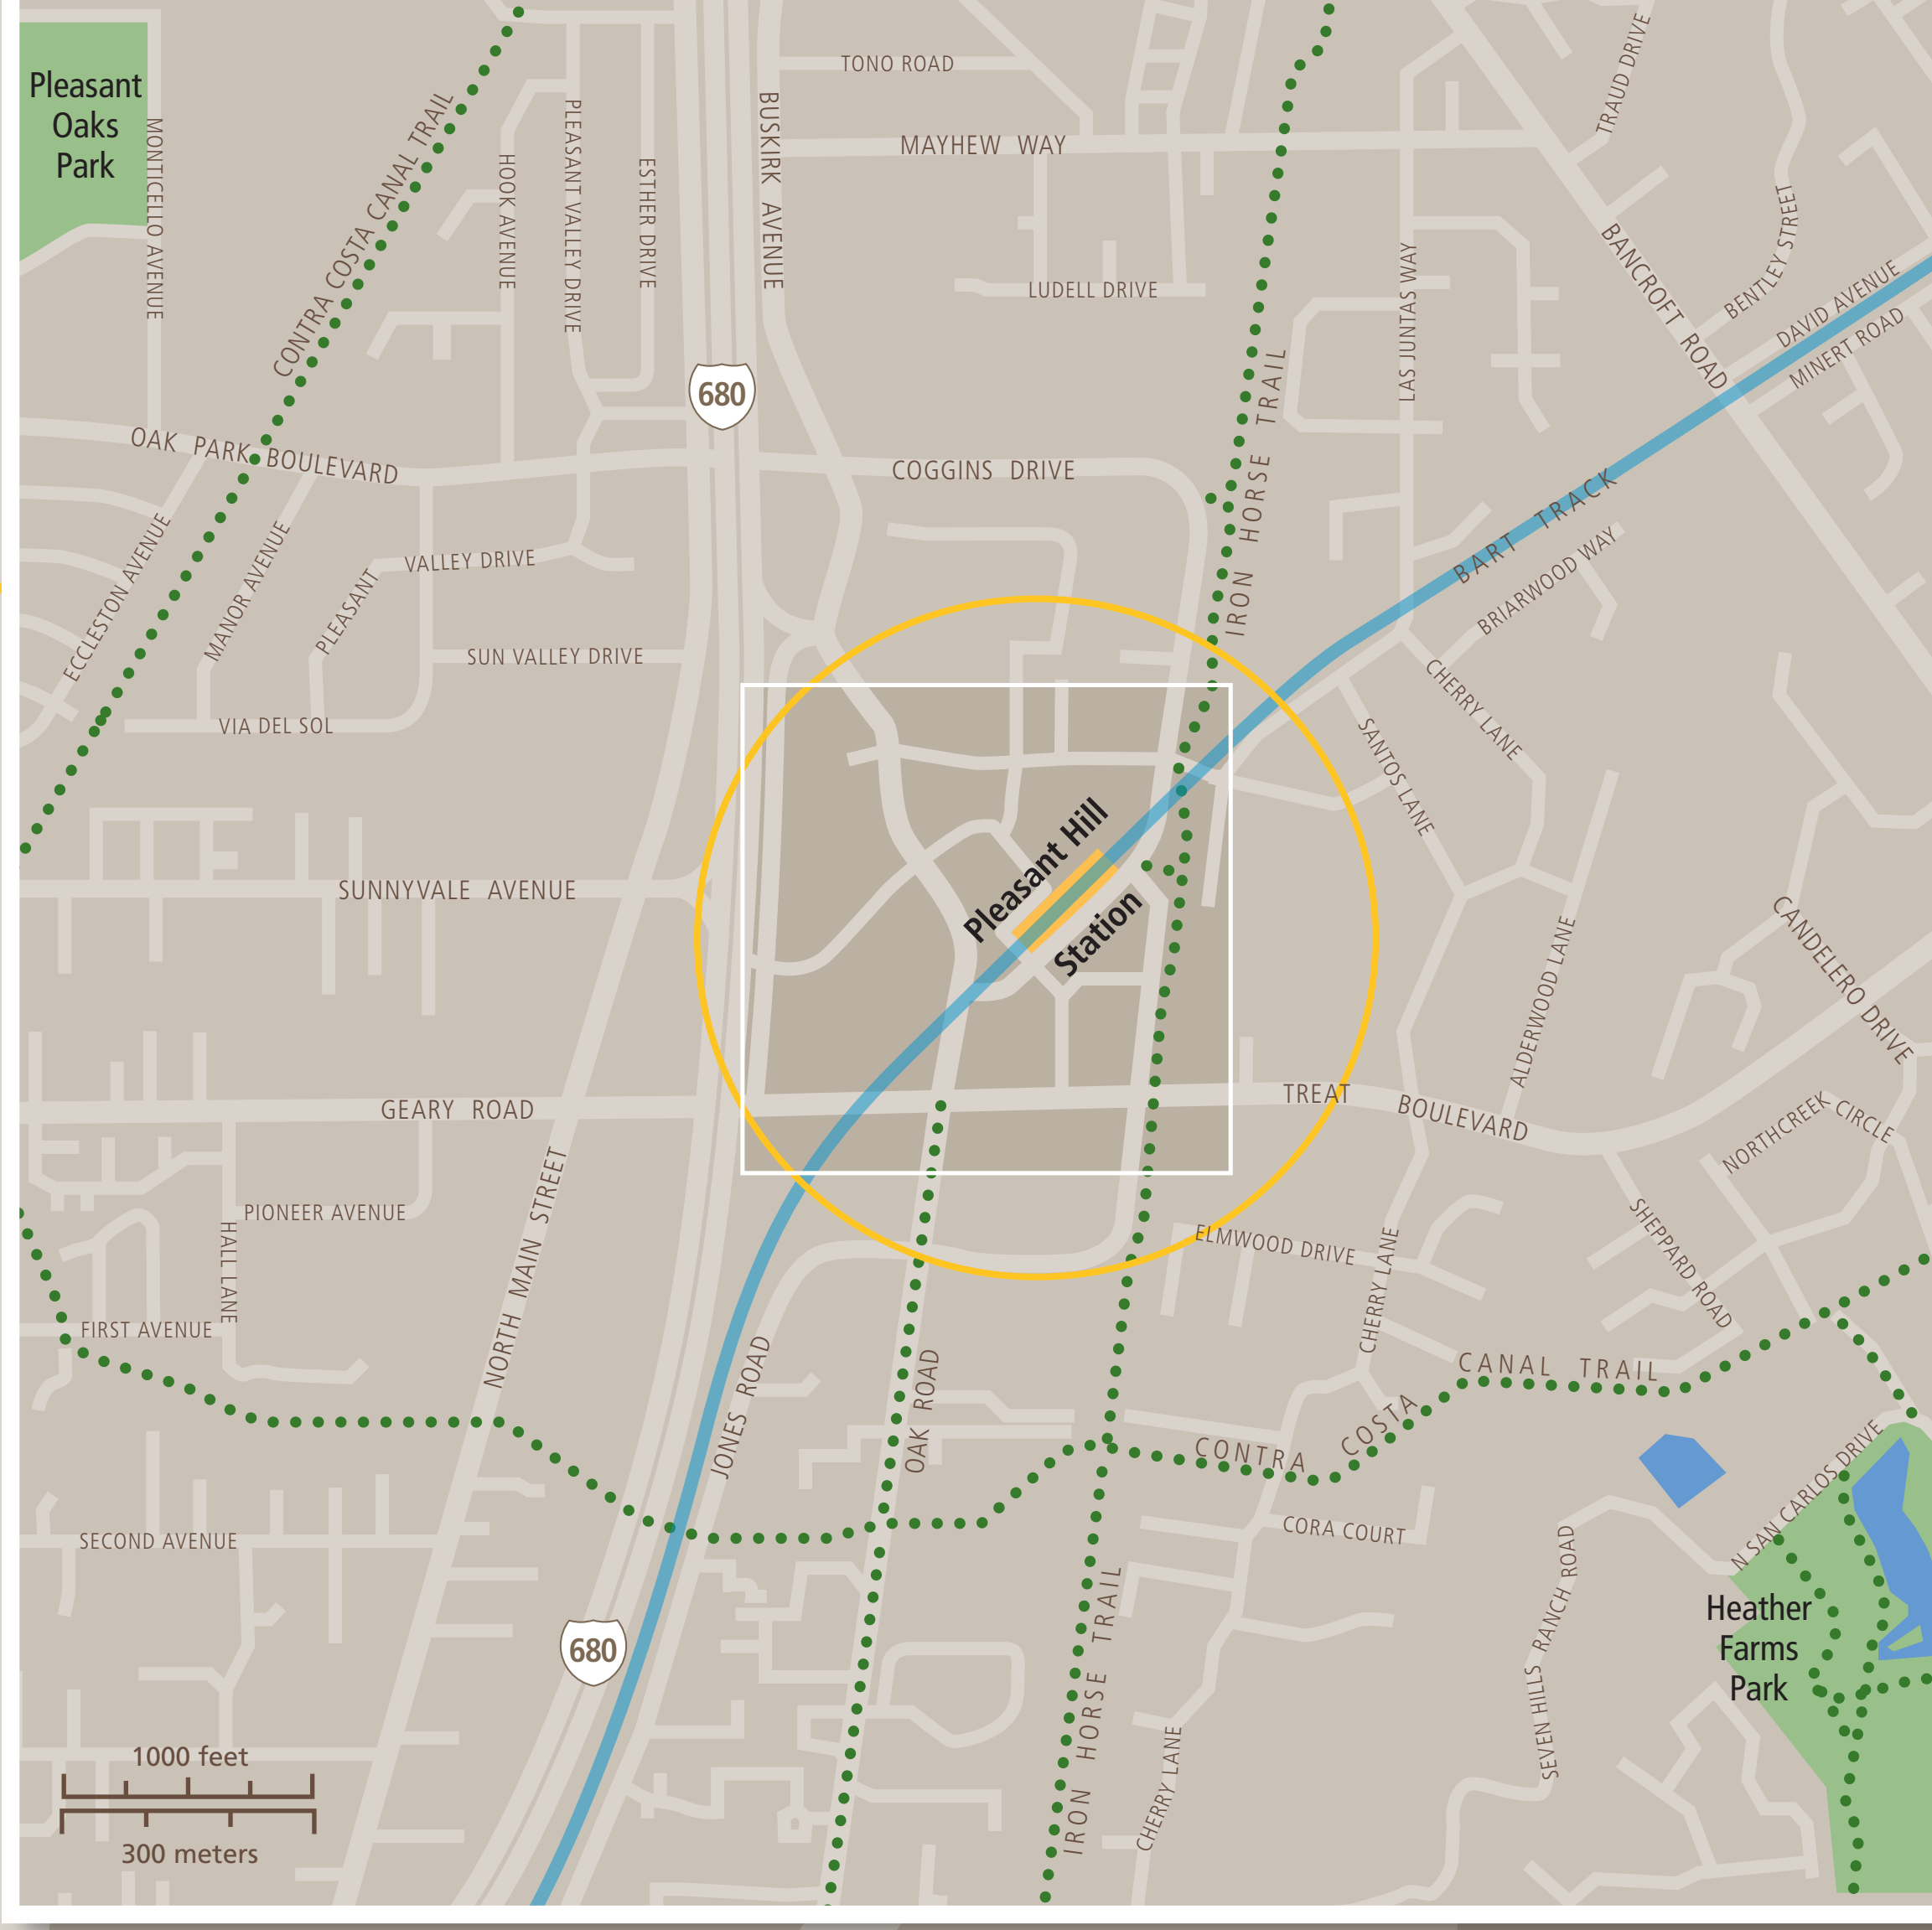

Contra Costa Centre