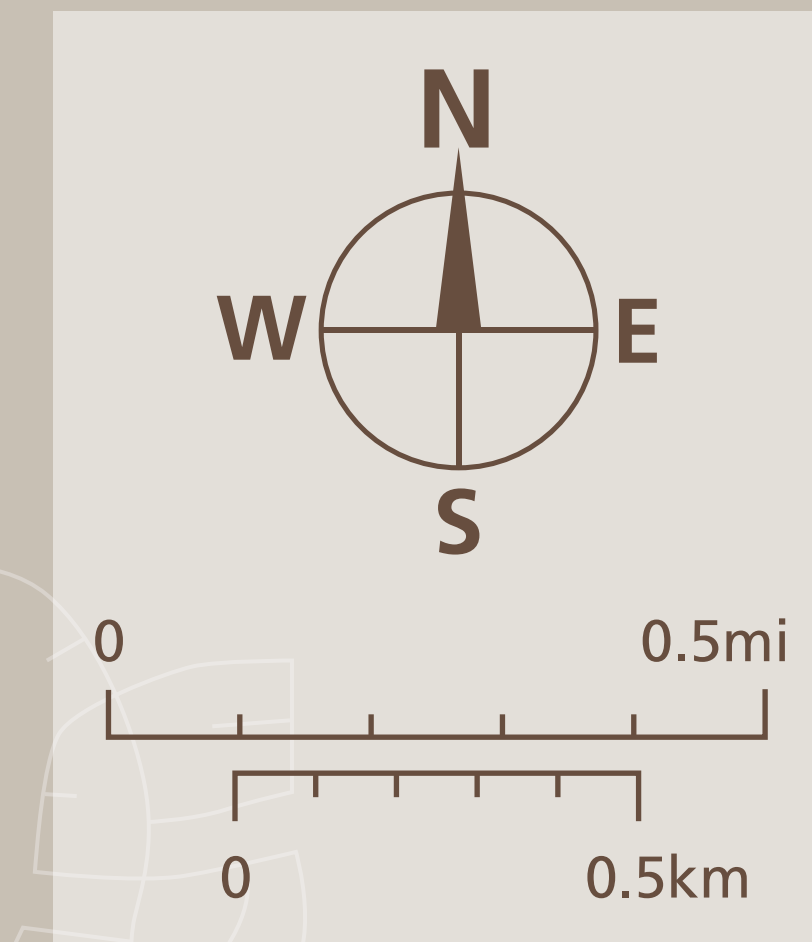

Dublin/Pleasanton Station

BART

West Dublin/Pleasanton BART

BART

Pleasanton ACE

ACE

Regional Connections

Altamont Corridor Express (ACE)
Amtrak Thruway
County Connection
Modesto Area Express (MAX)
San Joaquin RTD
Stanislaus Regional Transit (StaRT)

0 10mi / 0 10km

511 SF Bay

Call 511 | 511.org