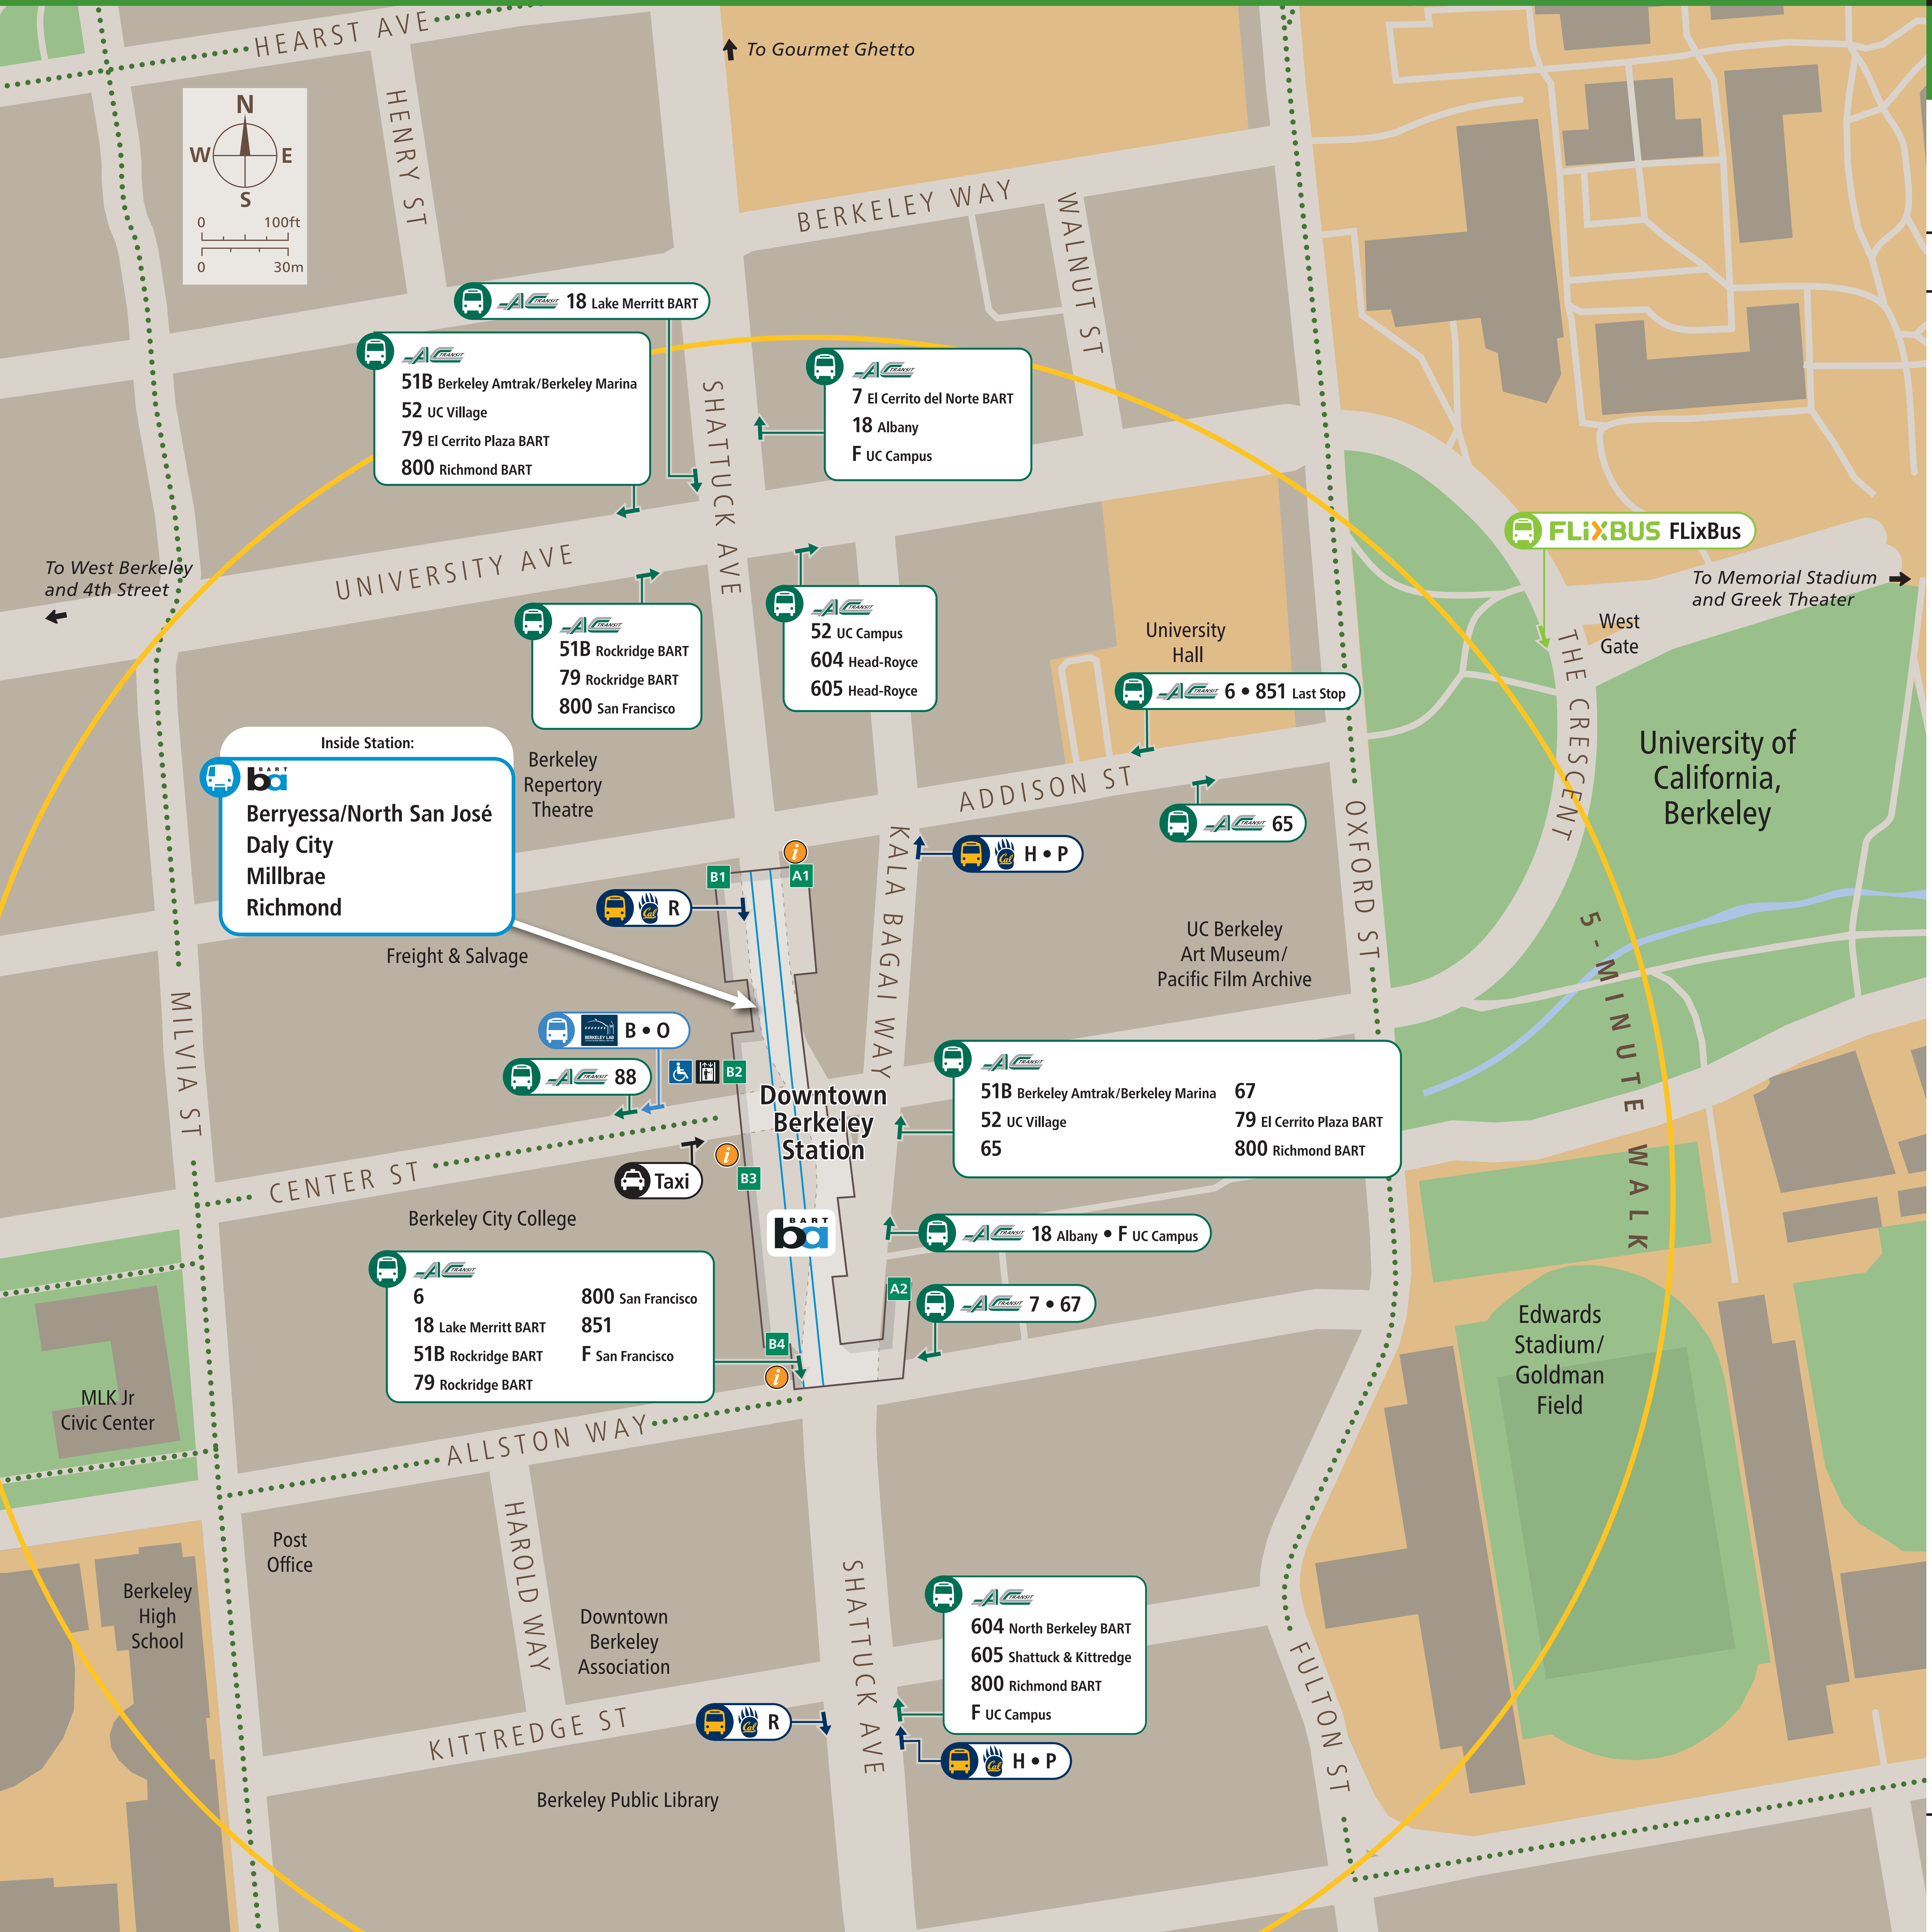

Transit Stops

Paradas del tránsito

公車站地圖

Transit Information

Downtown Berkeley Station

Berkeley

Map Key

- ★ You Are Here
- 5-Minute Walk
  1000ft/305m Radius
- B2 Station Entrance/Exit
- 🚆 BART Train
- 🚌 Bus
- 🚏 Bus Stop
- 🛗 Elevator 🦽
- ♿ Wheelchair Accessible
- 📍 Transit Information
- ⋯ Bike Lane, Bike Boulevard,
  or Bike Friendly Street

Transit Lines

AC Transit	
Local Bus Lines	
6	Downtown Oakland
7	El Cerrito del Norte BART
18	University Village, Albany
18	Lake Merritt BART
51B	Berkeley Amtrak / Berkeley Marina
51B	Rockridge BART
52	University Village, Albany
52	UC Berkeley
65	Lawrence Hall of Science
67	Spruce St & Grizzly Peak Blvd
79	El Cerrito Plaza BART
79	Rockridge BART
88	Lake Merritt BART
All Nighter Bus Lines (Approx. 1 am - 5 am)	
800	Market St & Van Ness Ave, San Francisco
800	Richmond BART
851	Fruitvale BART
Transbay Bus Lines	
F	Salesforce Transit Center, San Francisco

Bear Transit	
H	Hills Line
P	Perimeter Line
R	Reverse Perimeter

Berkeley Lab (LBNL) Shuttle	
B	Blue Route - Blackberry Gate
O	Orange Route - Strawberry Gate

Call 511 | 511.org