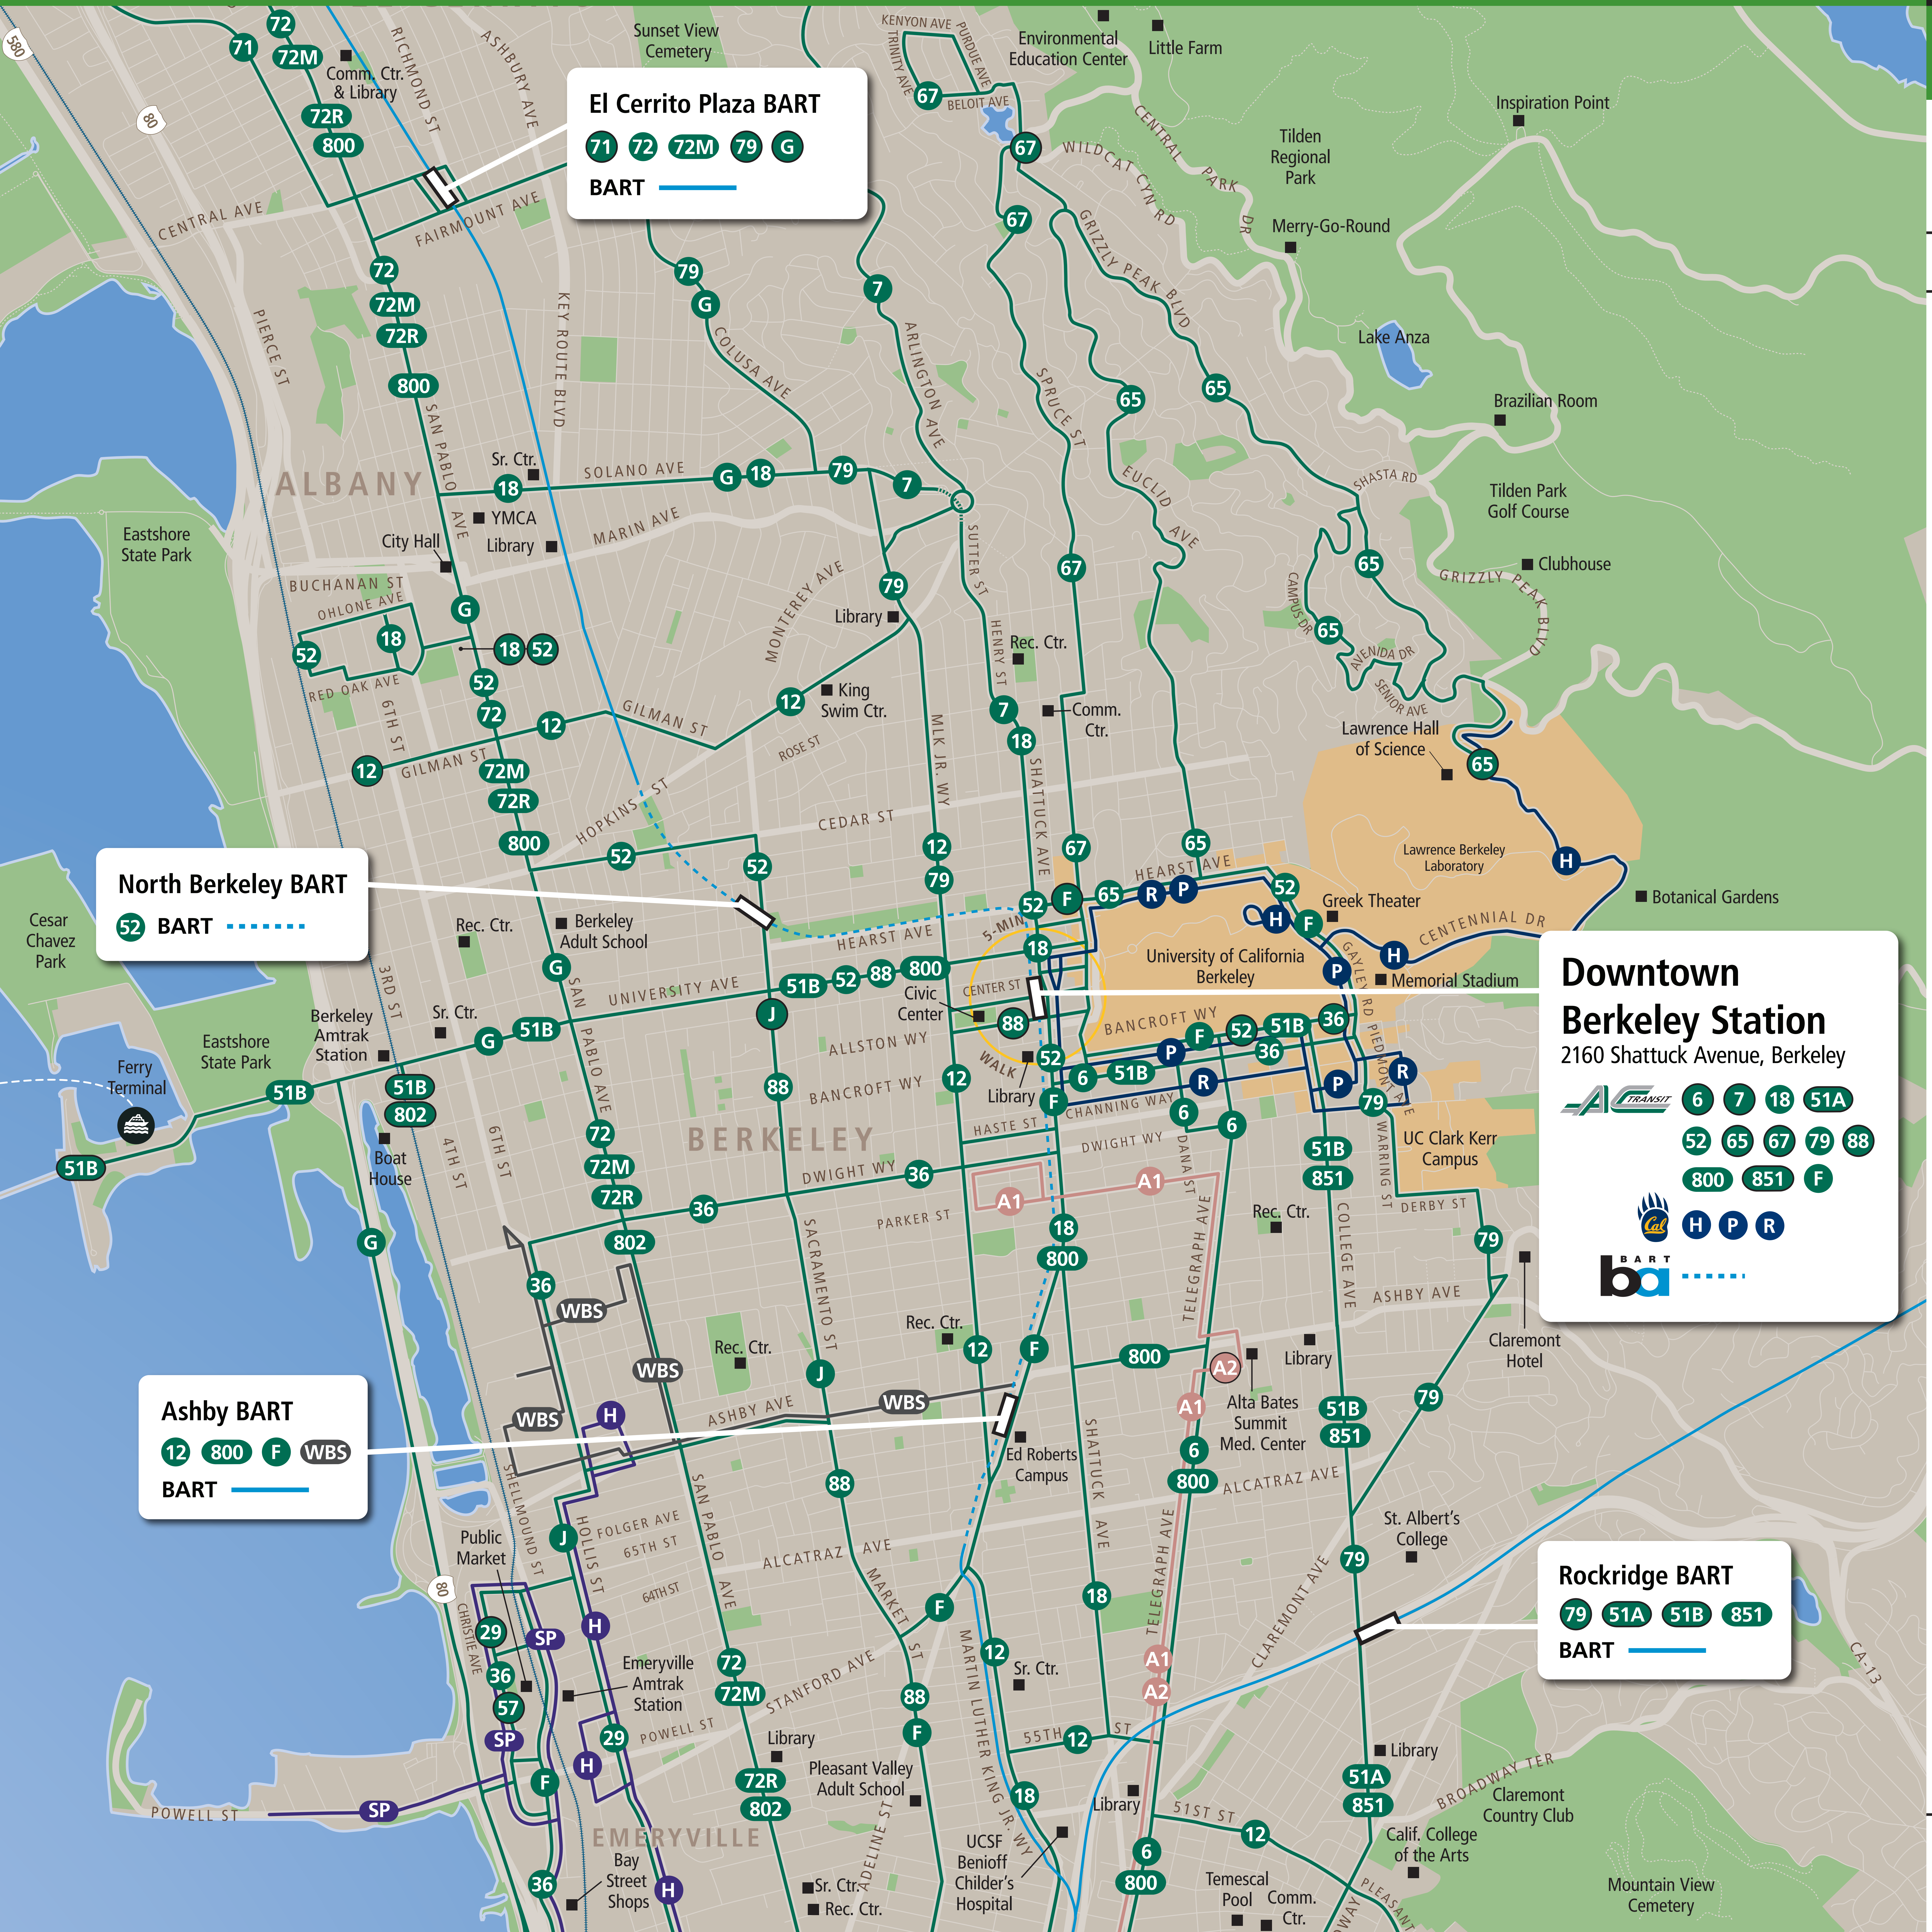

Transit Routes

Rutas del tránsito

公車路線圖

El Cerrito Plaza BART
71 72 72M 79 G
BART

North Berkeley BART
52 BART

Ashby BART
12 800 F WBS
BART

Downtown Berkeley Station
2160 Shattuck Avenue, Berkeley

AC TRANSIT 6 7 18 51A
52 65 67 79 88
800 851 F
H P R
BART
ba

Rockridge BART
79 51A 51B 851
BART

Transit Information

Downtown Berkeley Station

Berkeley

Map Key

- You Are Here
- 5-Minute Walk 1000ft/305m Radius
- BART
- BART (underground)
- Amtrak
- AC Transit
- Alta Bates Summit Shuttle
- Bear Transit
- Emery Go-Round
- West Berkeley Shuttle
- Route Terminus

This map does not show all commuter, express, special event, or all-night routes. Service may vary with time of day or day of week. Service changes may have occurred since printing. Please consult transit agency schedule or contact 511 for more information.

Call 511 | 511.org