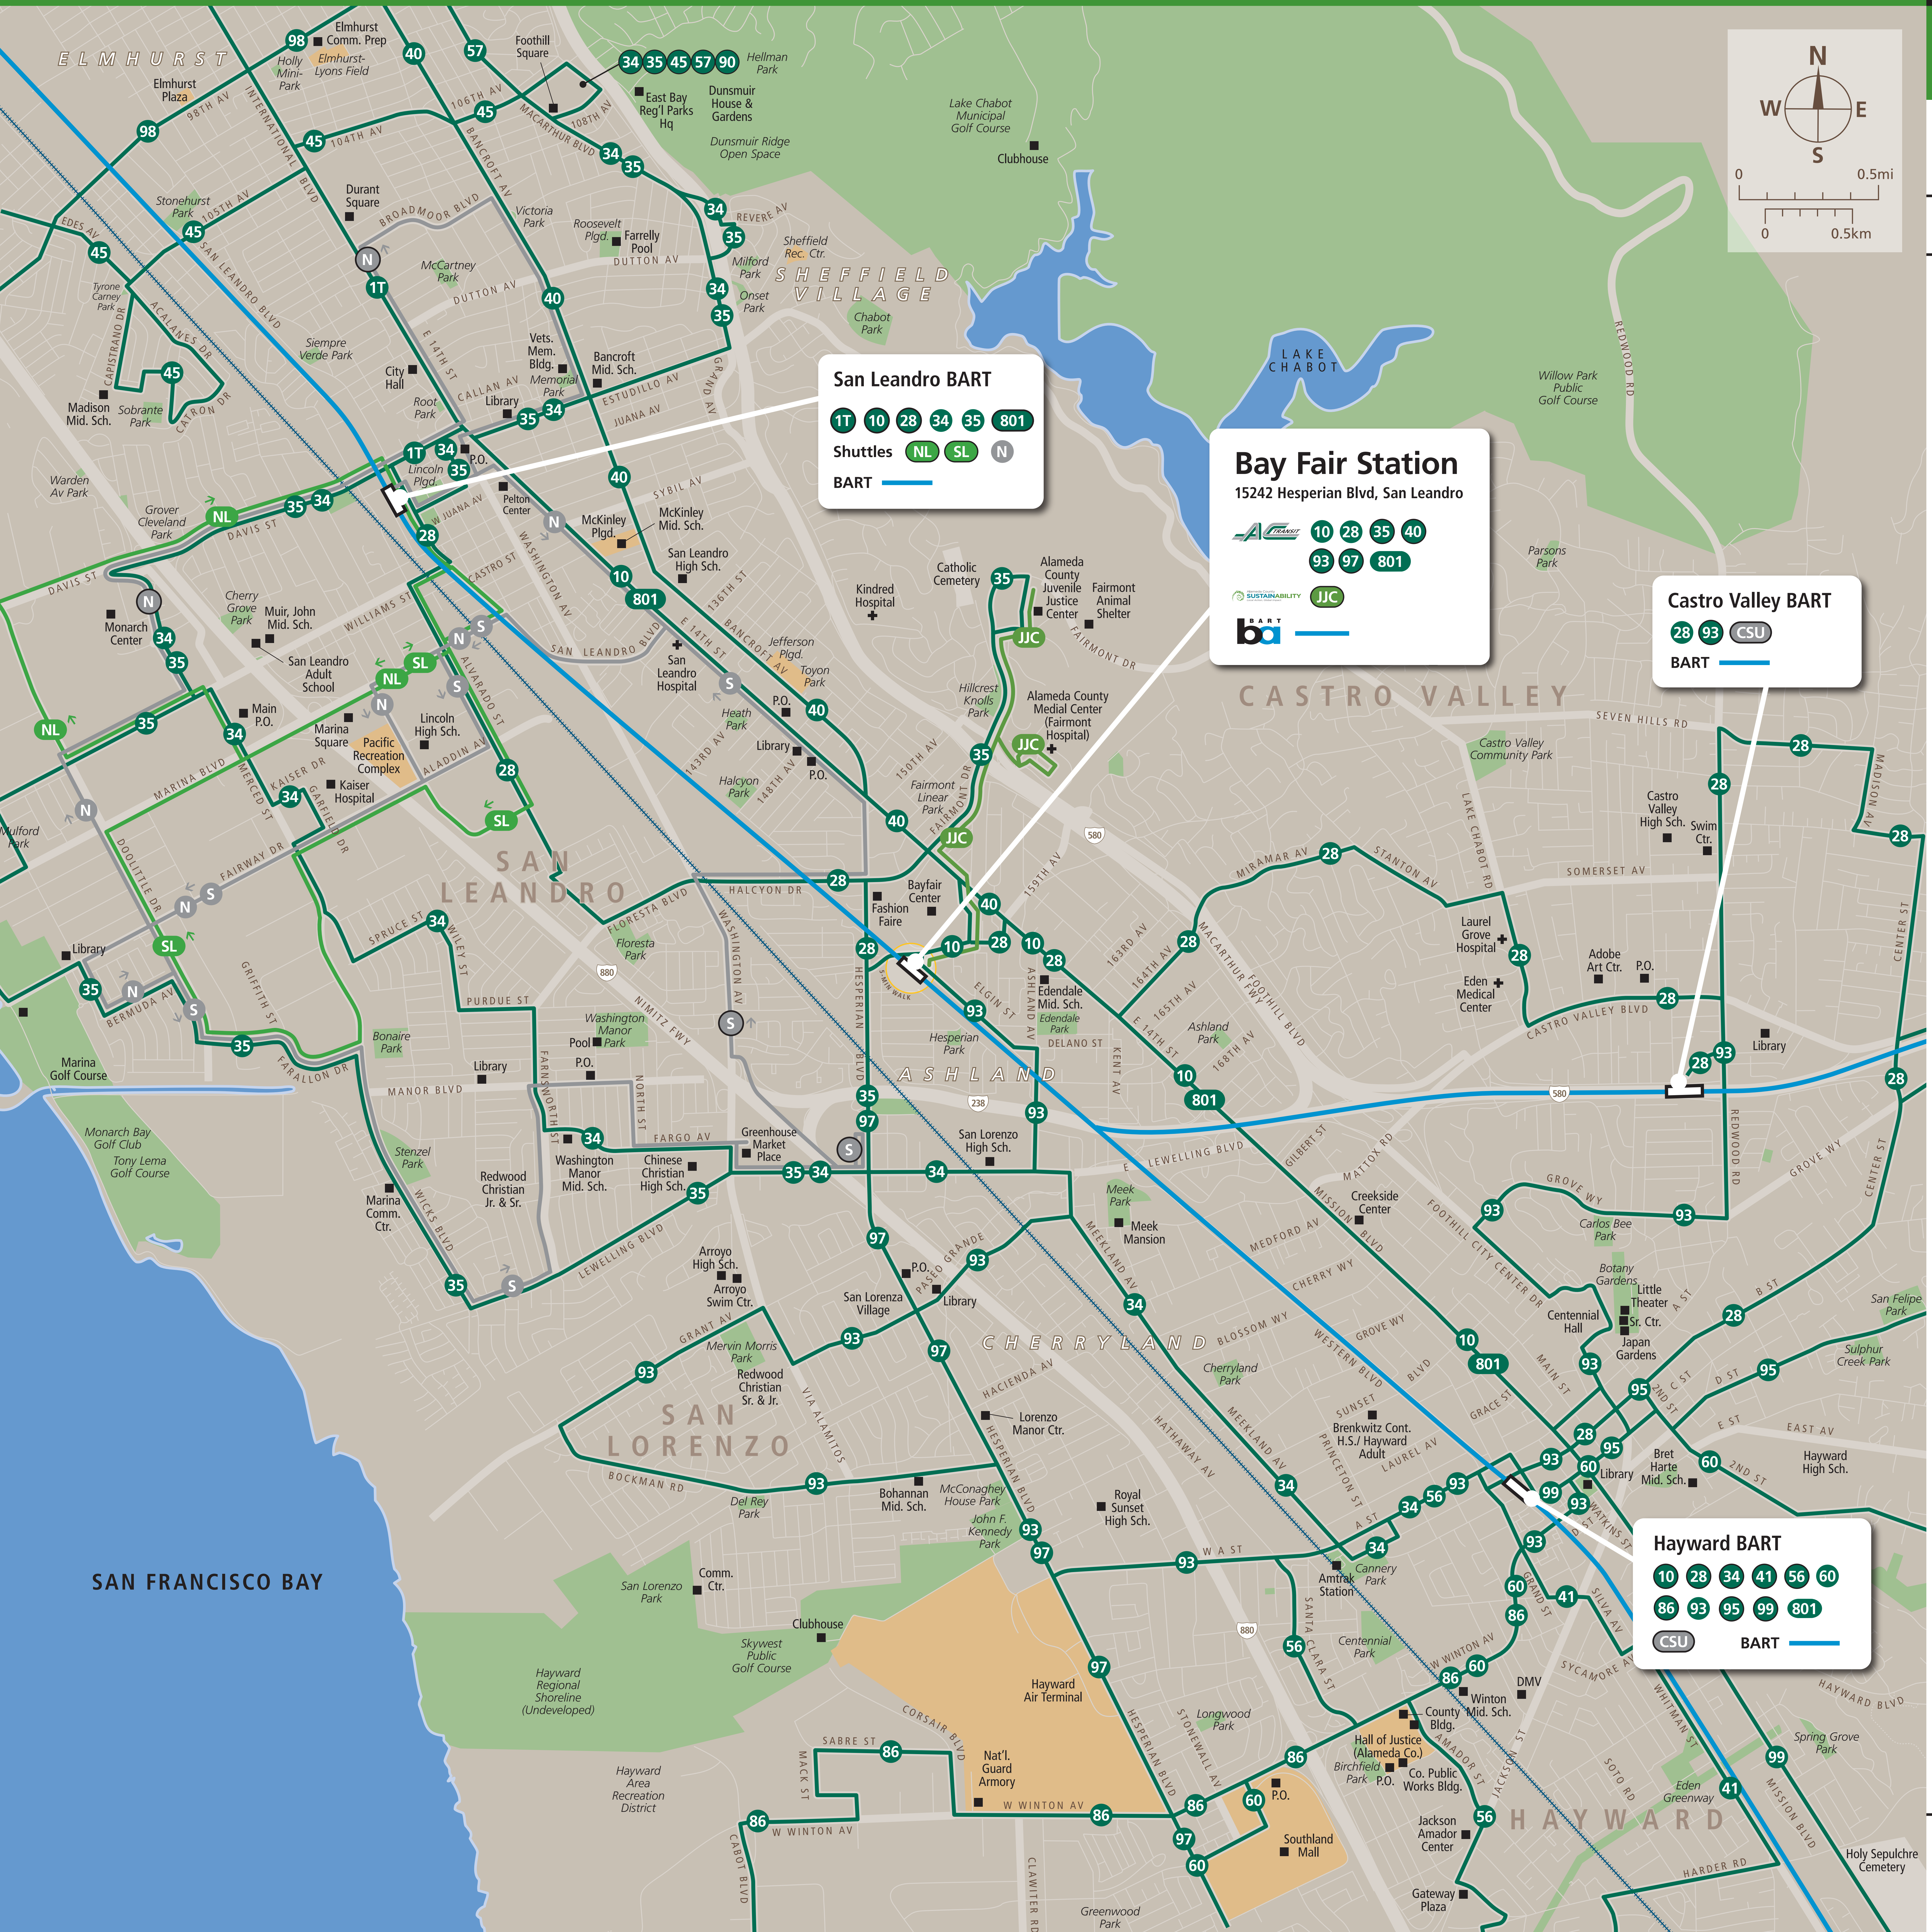

Transit Routes

Rutas del tránsito

公車路線圖

San Leandro BART

1T 10 28 34 35 801

Shuttles NL SL N

BART

Bay Fair Station

15242 Hesperian Blvd, San Leandro

AE 10 28 35 40

93 97 801

JJC

BART

Castro Valley BART

28 93 CSU

BART

Hayward BART

10 28 34 41 56 60

86 93 95 99 801

CSU BART

Transit Information

Bay Fair Station

San Leandro

Map Key

- You Are Here
- BART
- Amtrak
- AC Transit
- Alameda County Sustainability Shuttle
- FLEX Shuttle
- LINKS Shuttle
- Route Terminus

Call 511 | 511.org