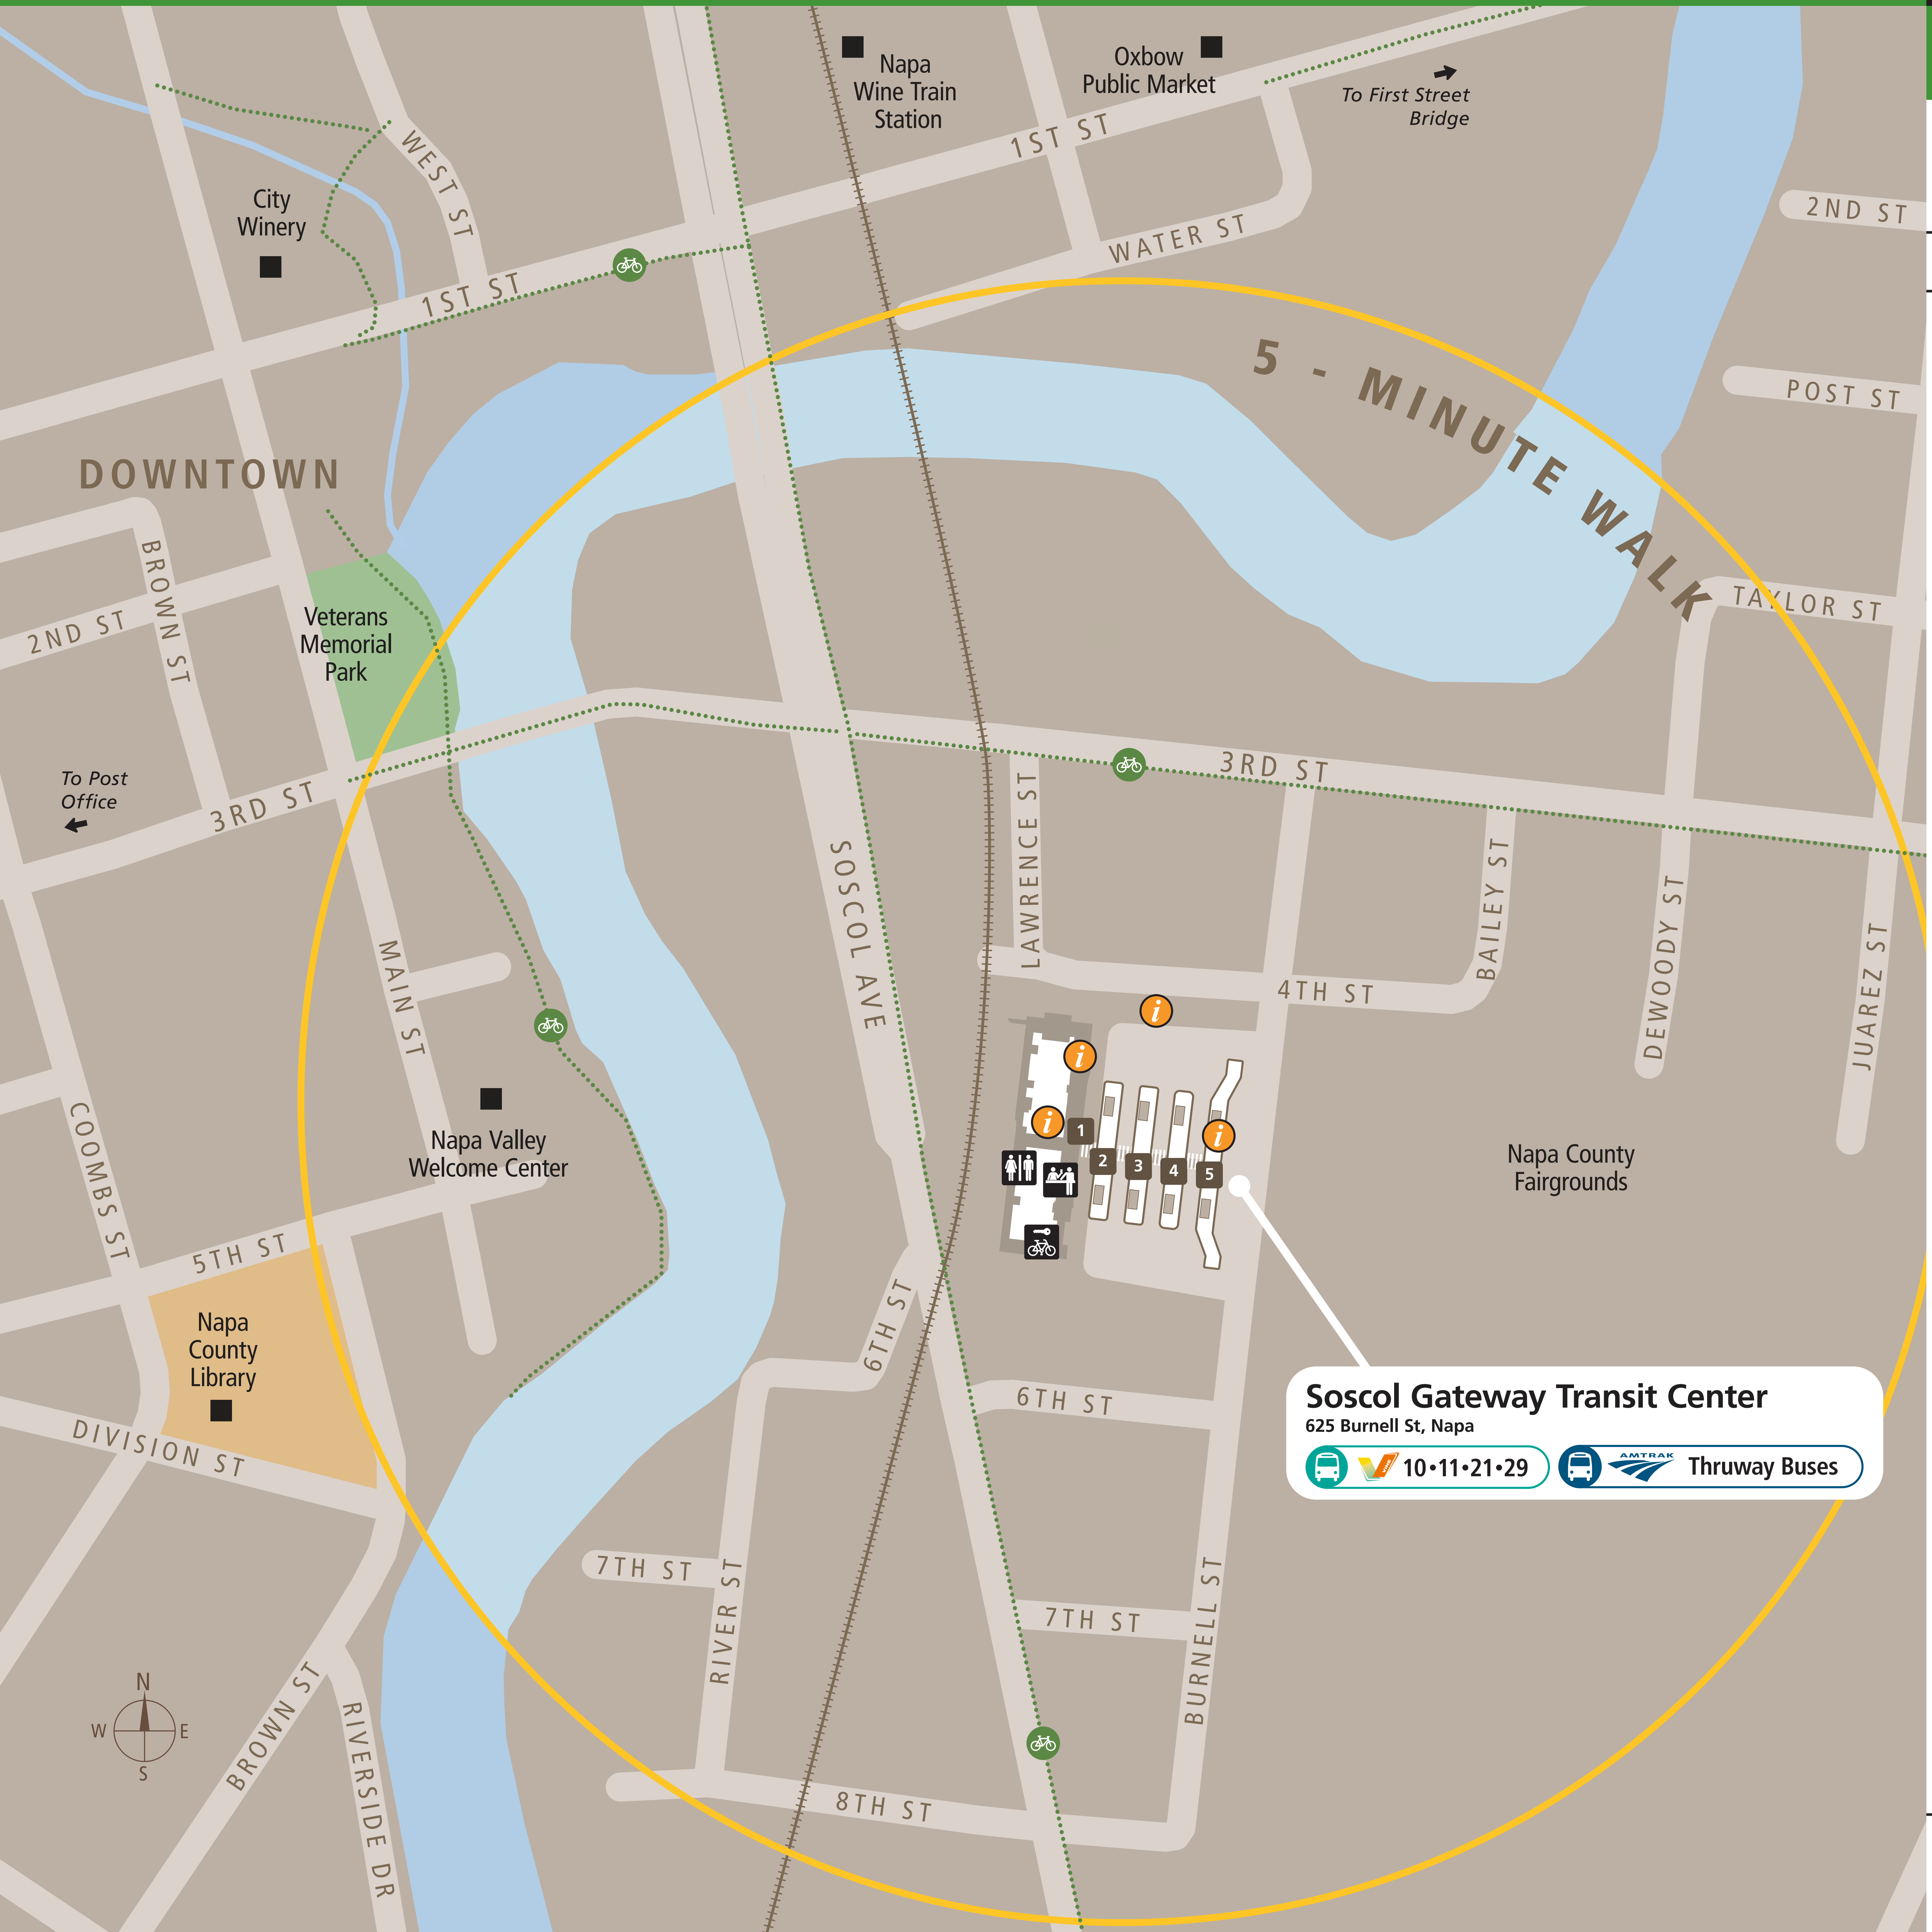

Neighborhood Map

Mapa del vecindario

街區地圖

Transit Information

Socol Gateway Transit Center

Napa

Map Key

- You Are Here
- Transit Information
- 5-Minute Walk Radius (1/4 mile)
- Bus
- Bicycle Route
- Wheelchair Accessible
- Bike Lockers
- Parking
- Bus Bay Identification
- Restrooms
- Ticket Agent
- Vine
- Napa Valley Wine Train

Transit Lines

1. Vine
2. **Regional Routes**
3. 10 Calistoga • Bay 2
   - 10 Socol Ave & Kanasa Ave • Bay 5
   - 11 Redwood P & R Lot • Bay 2
   - 11 Vallejo • Bay 5
   - 21 Fairfield and Suisun City • Bay 2
   - 29 Redwood P & R Lot • Bay 2
   - 29 El Cerrito del Norte BART • Bay 5
4. Amtrak Thruway
5. Amtrak Thruway • Bay 5

Socol Gateway Transit Center
625 Burnell St, Napa

10•11•21•29 Thruway Buses

Call 511 | 511.org