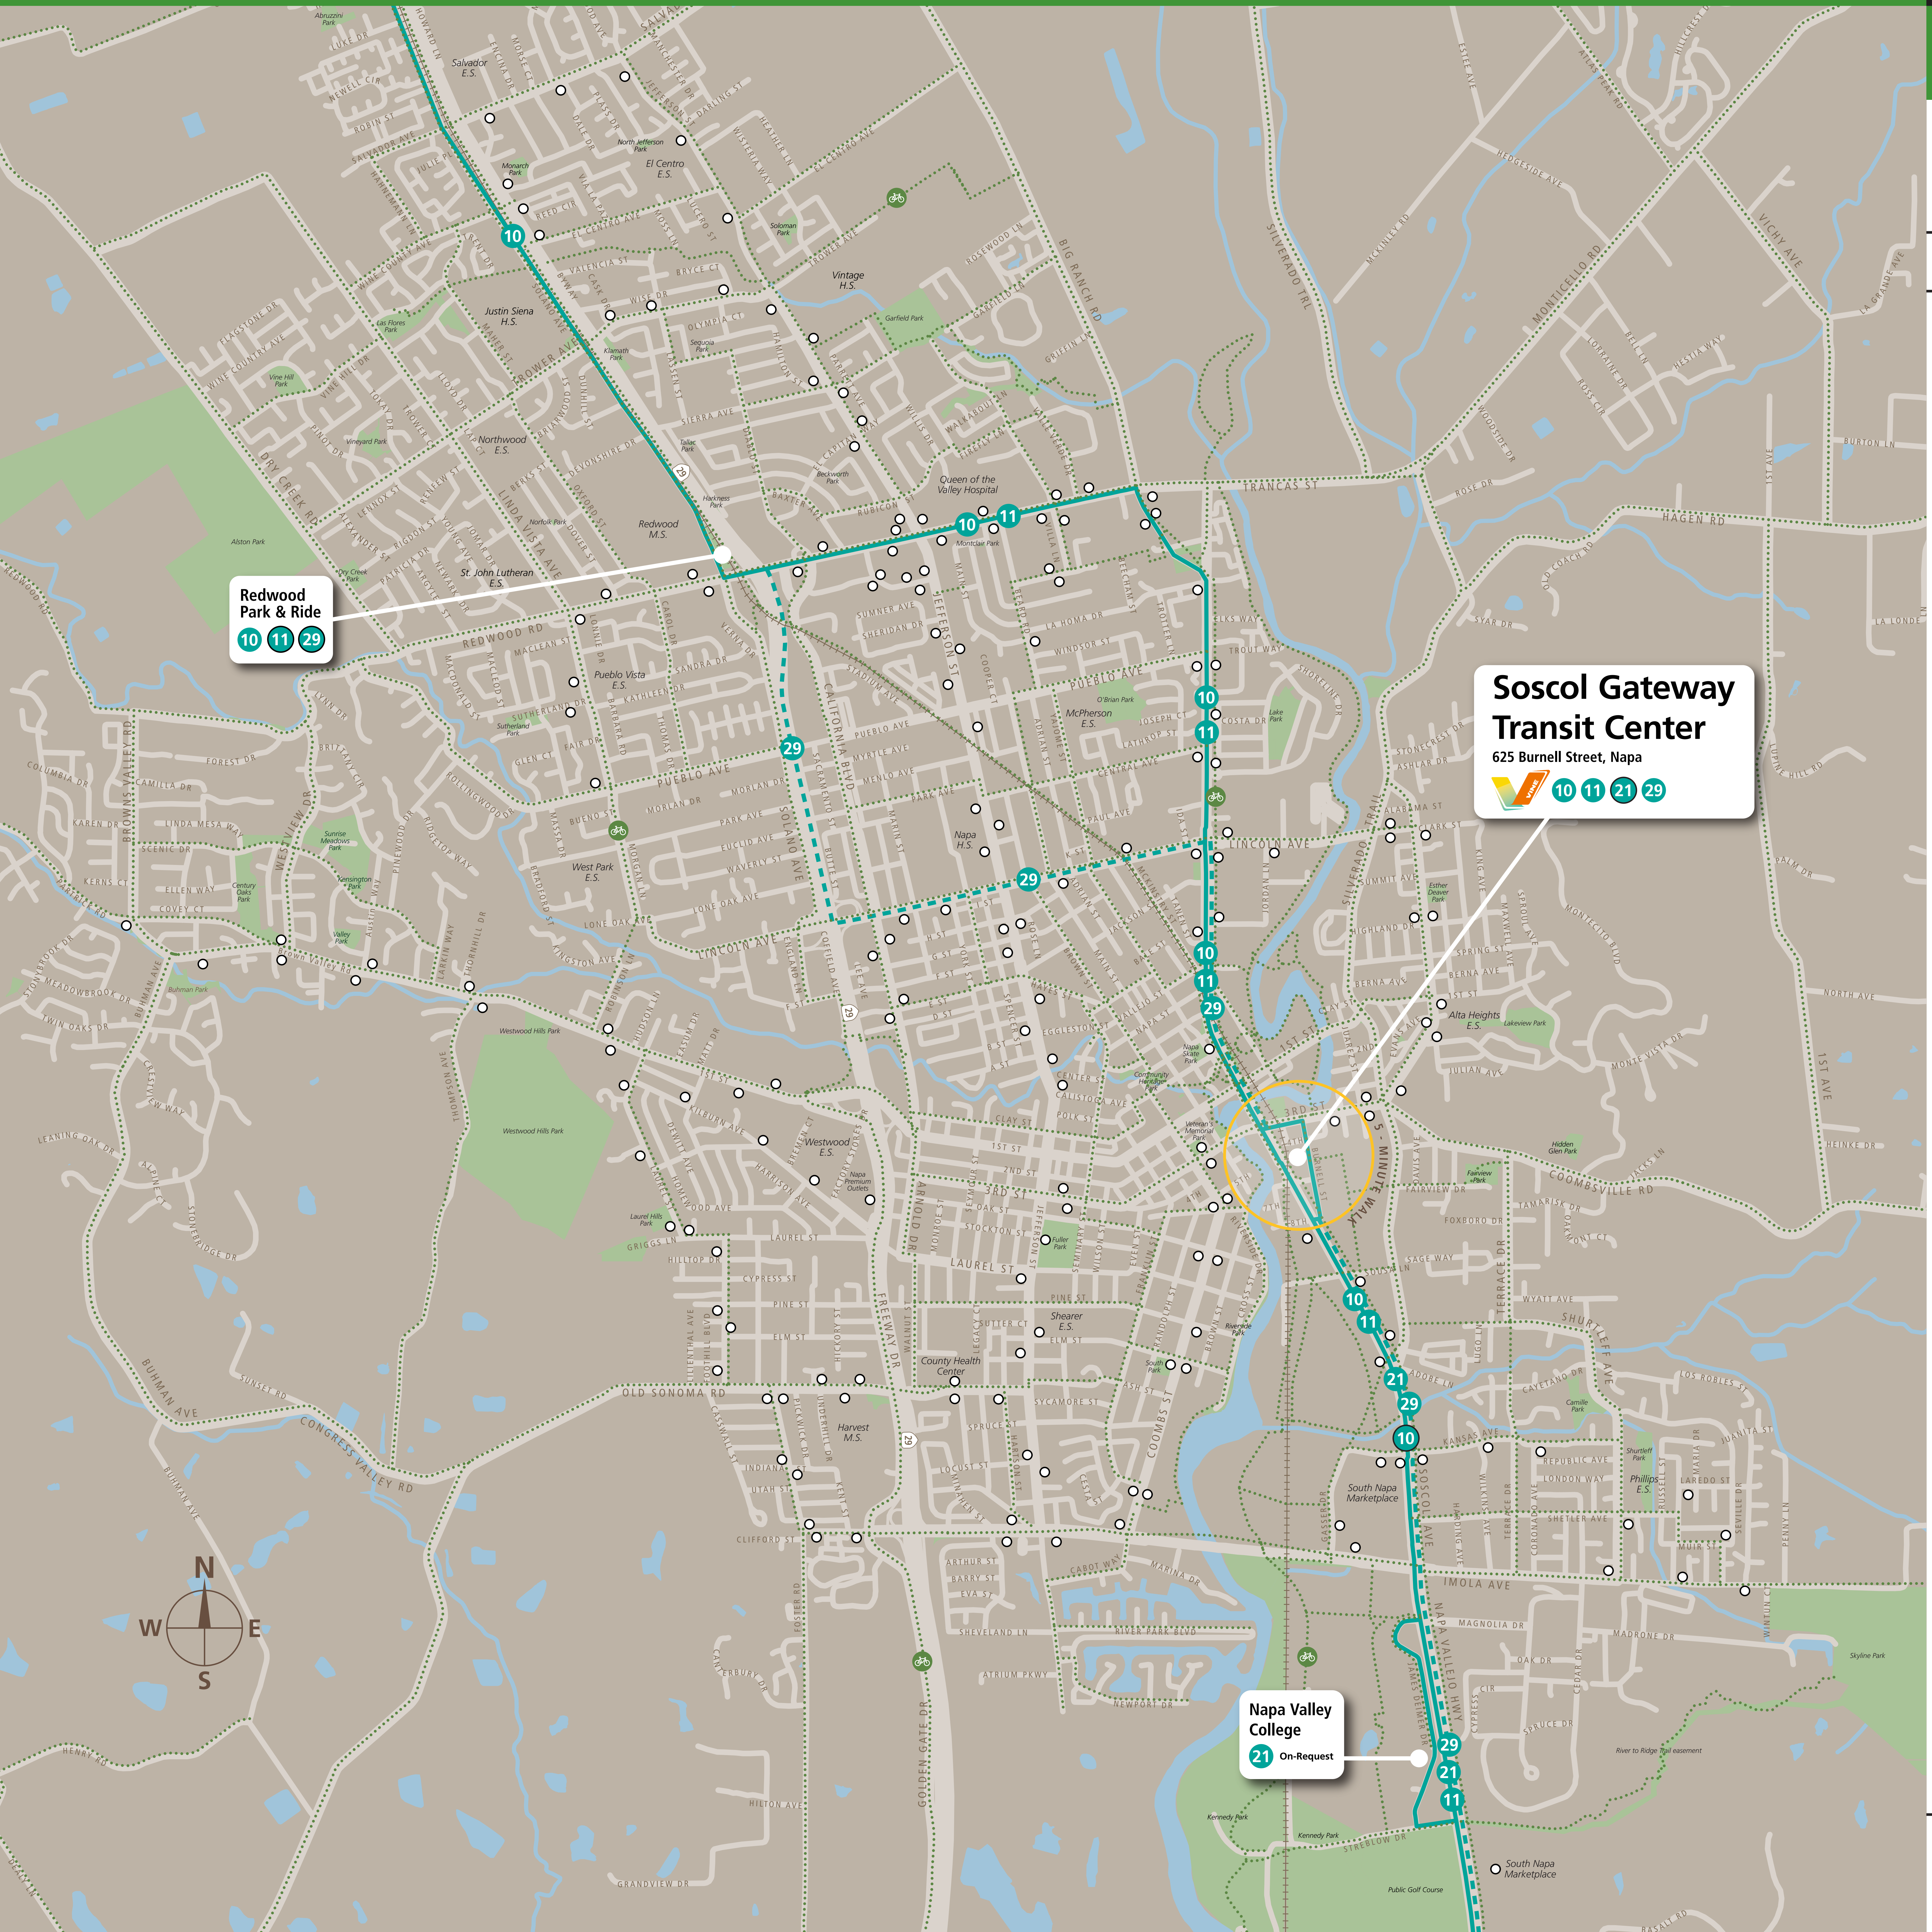

Transit Routes

Rutas del tránsito

公車路線圖

Transit Information

Soscol Gateway Transit Center

Napa

Map Key

- You Are Here
- 5-Minute Walk Radius (1/4 mile)
- Vine Route
- Vine Route 29 Non-Stop Service
- Vine On-Demand Stops
- Route Terminus
- Bicycle Route
- Napa Valley Wine Train

Call 511 | 511.org