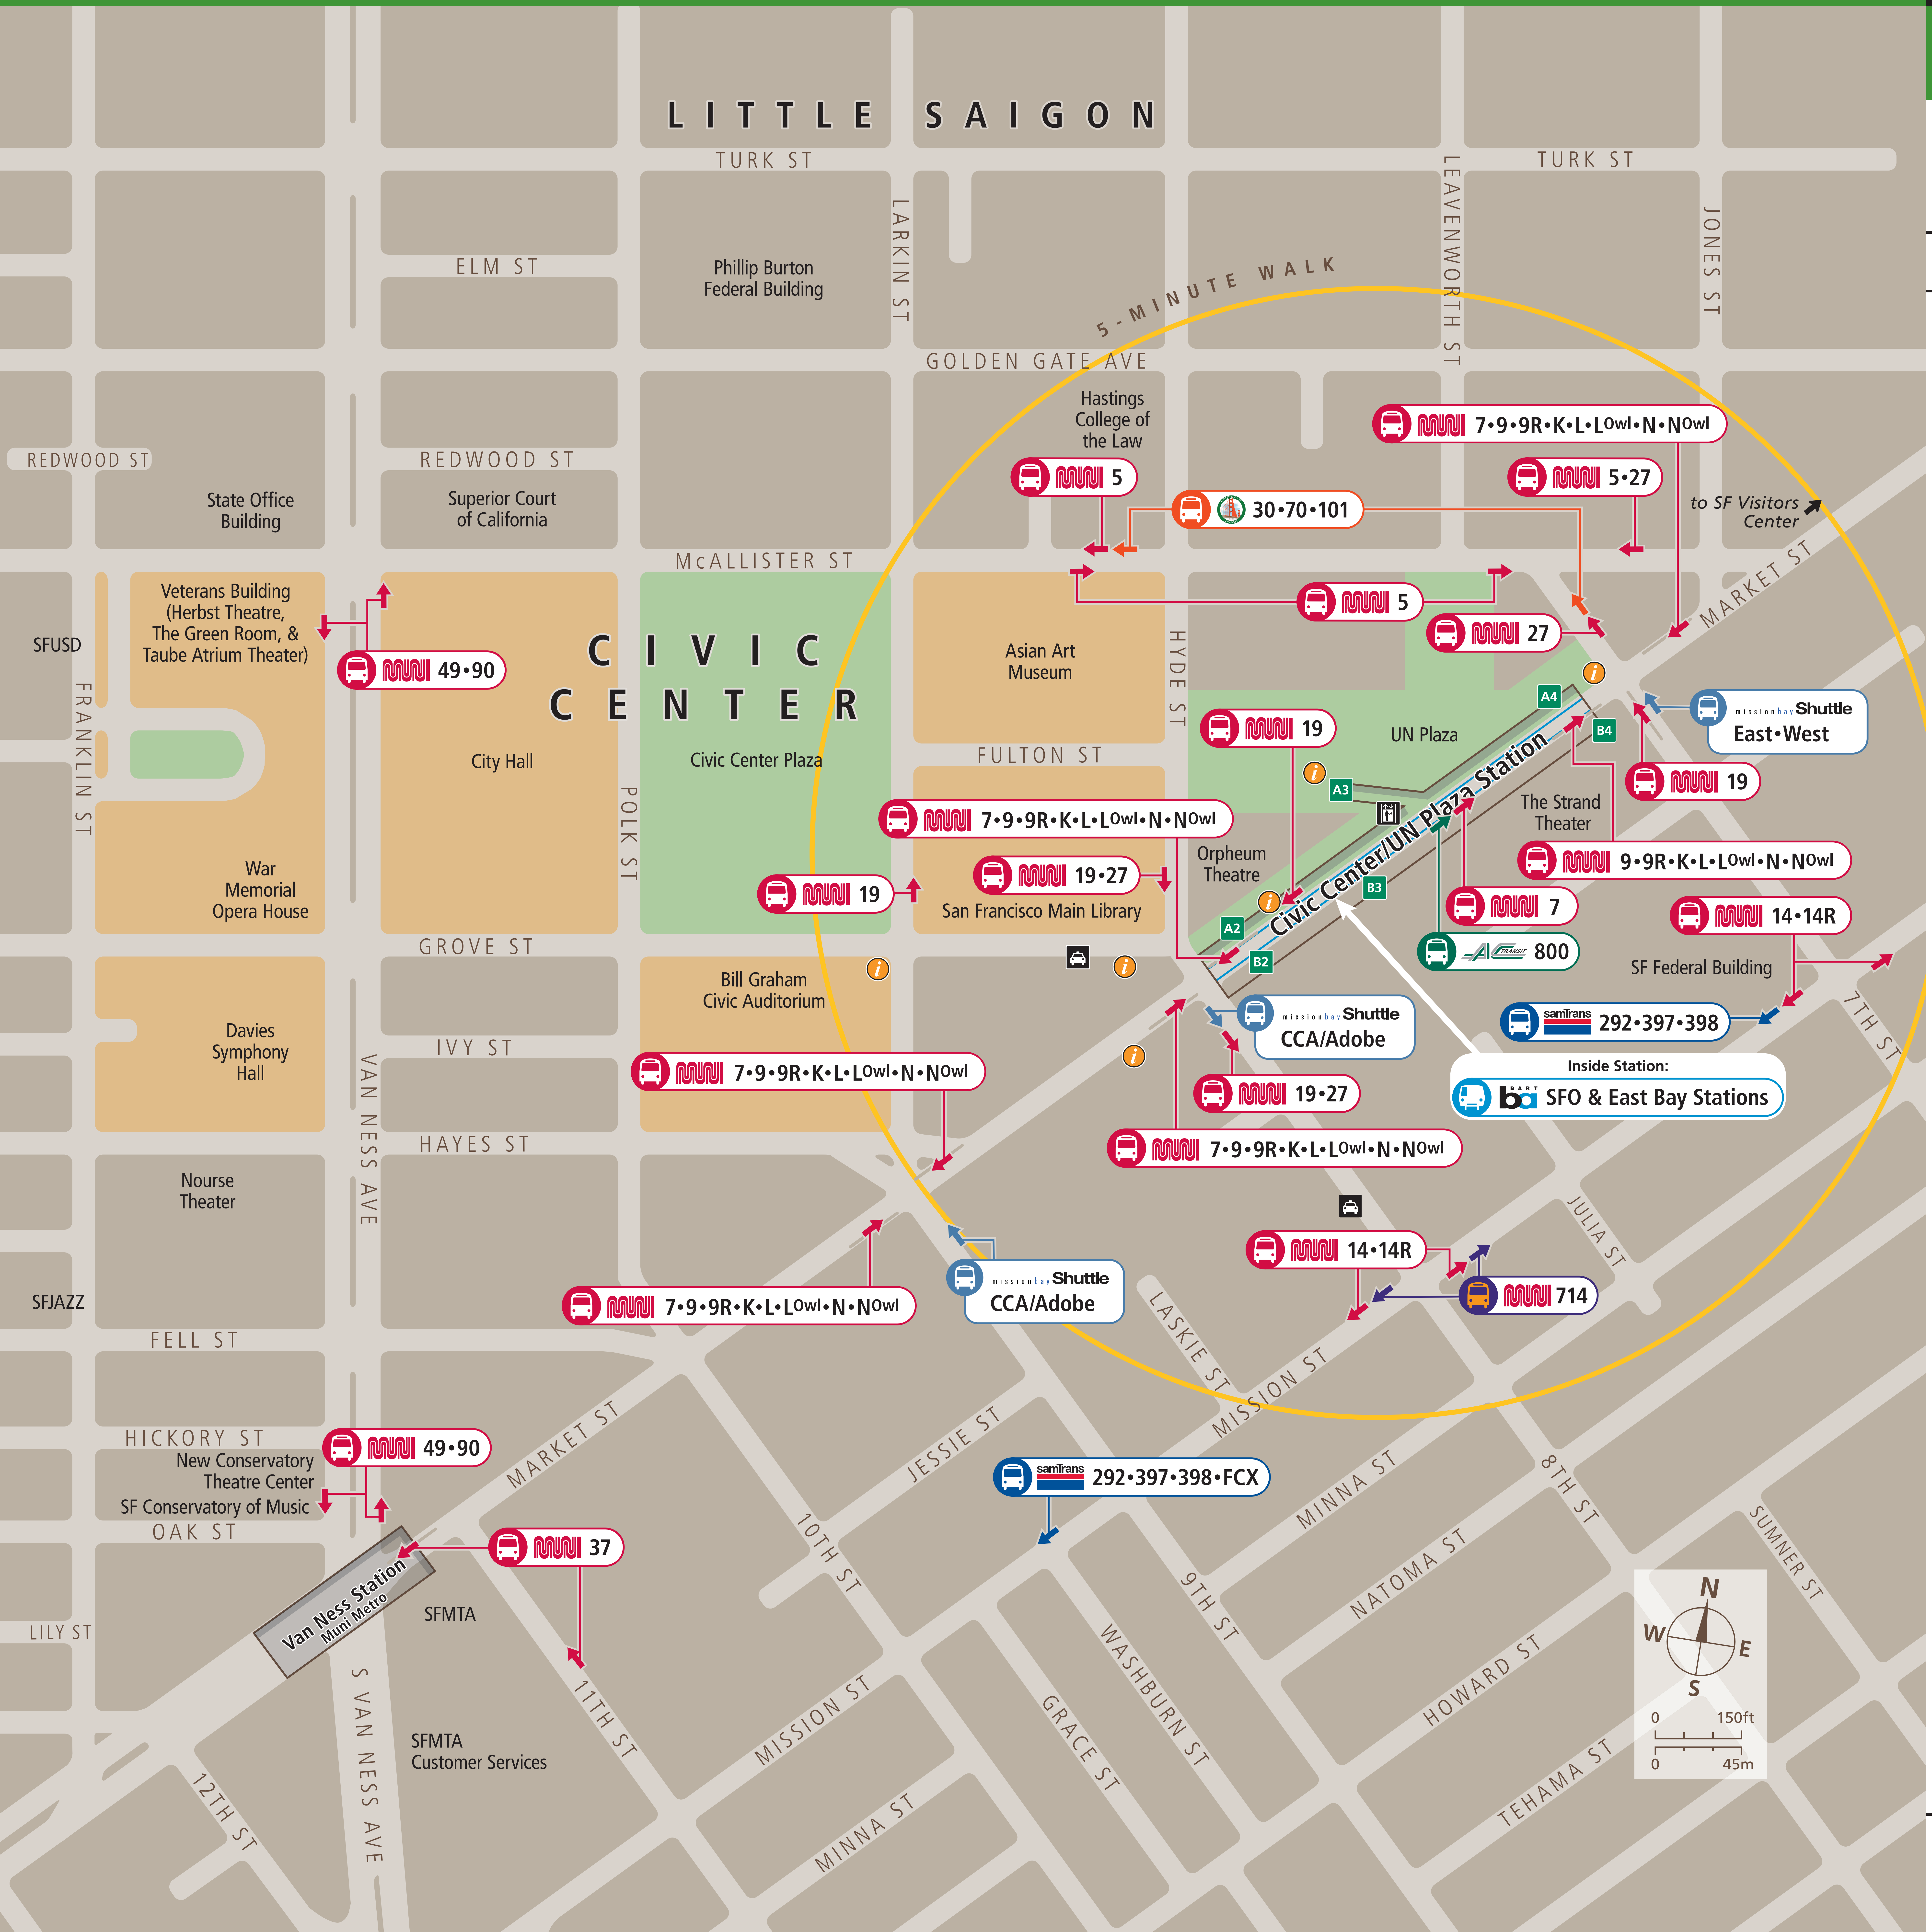

Transit Stops

Paradas del tránsito

公車站地圖

Transit Information

Civic Center/ UN Plaza Station

San Francisco

Map Key

- You Are Here
- 5-Minute Walk
  1000ft/305m
- BART Train
- Bus (Motor Coach, Trolley Coach)
- Transit Stop
- Underground Station
- Station Entrance/Exit
- Station Elevator
- Taxi Stand
- Transit Information

Transit Lines

- AC Transit Bus
- All Nighter Line
  800 Richmond BART
- Early Bird Express
  714 Salesforce Transit Center
  714 Daly City
- Golden Gate Transit Buses
  30 San Rafael 70 Novato
  101 Santa Rosa
- Mission Bay Shuttle
  CCA/Adobe California College of the Arts
  East Caltrain / UCSF Mission Bay
  West Caltrain / Kaiser Mission Bay
- SamTrans Buses
  292 SFO / Hillsdale 397 SFO / Palo Alto
  398 SFO / Redwood City FCX Foster City
- San Francisco Muni
  Motor Coach & Trolley Coach (TC)
  5 Fulton (TC) 27 Corbett
  7 Haight/Noriega 49 Van Ness/Mission
  9 San Bruno 90 Fort Mason
  98 San Bruno Rapid K Ingleside
  14 Mission (TC) L Taraval
  14R Mission Rapid L-owl Taraval Owl
  19 Polk N Judah
  27 Bryant N-owl Judah Owl

Call 511 | 511.org