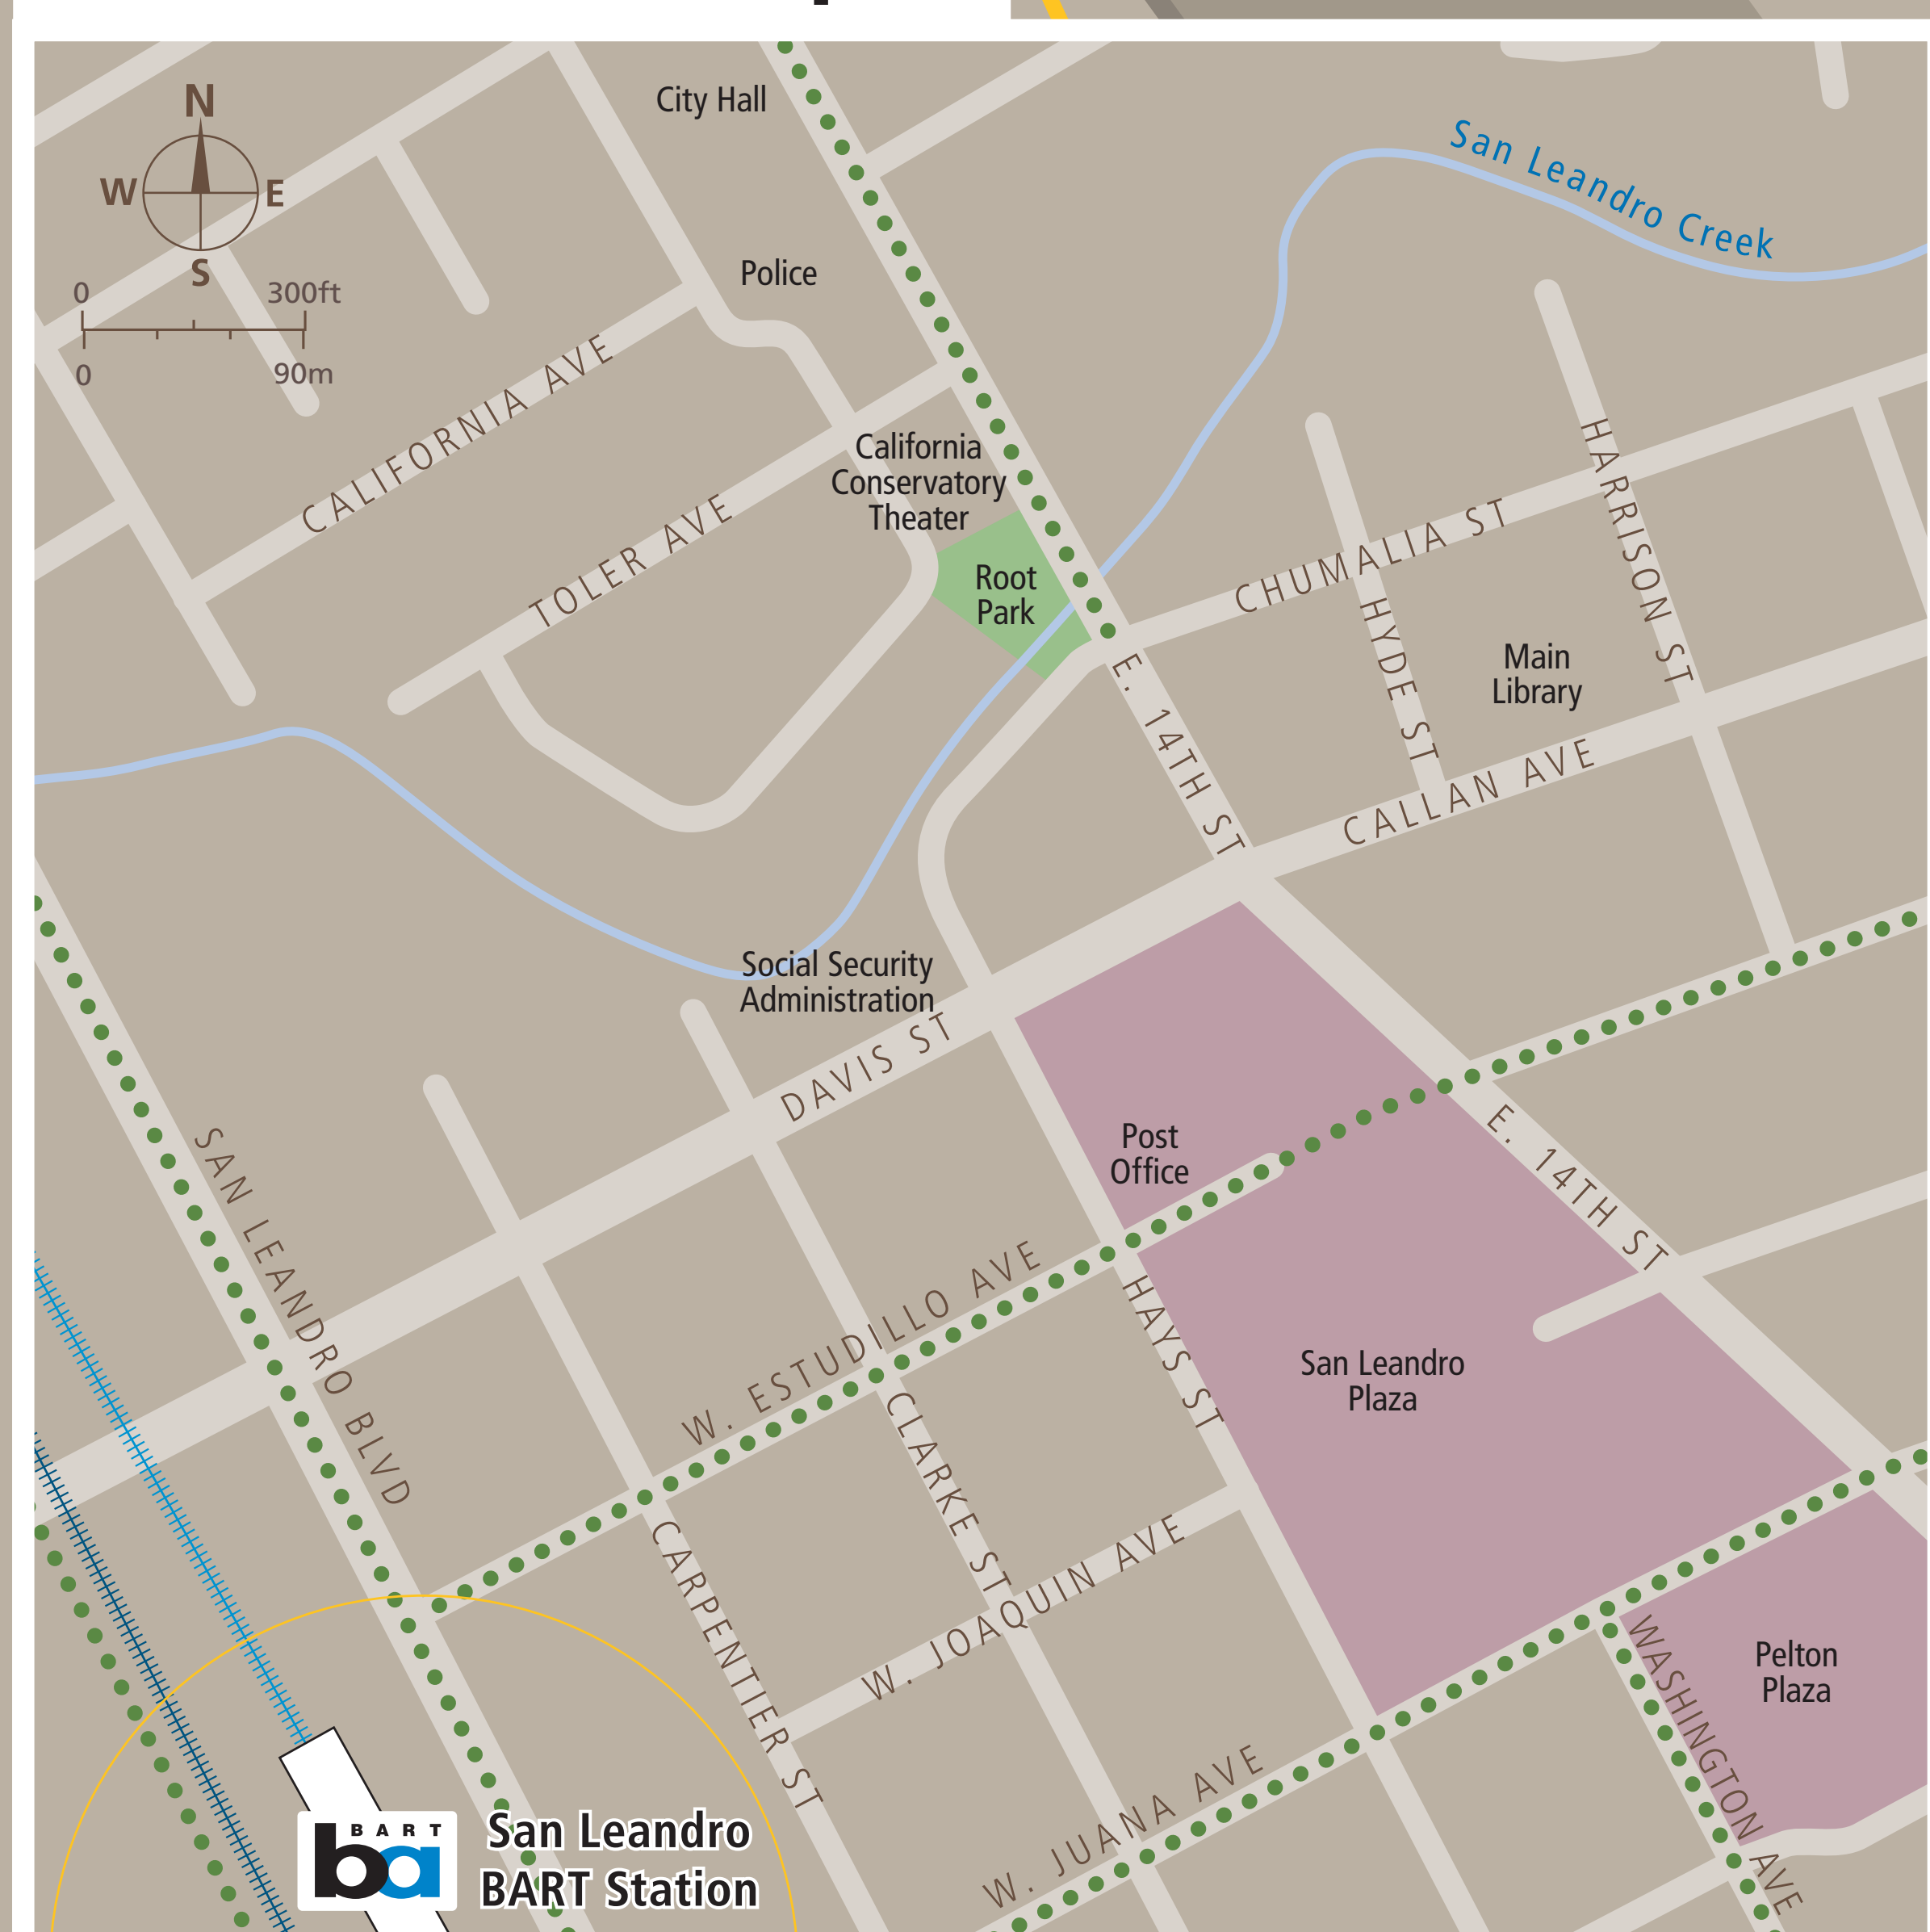

Transit Stops

Paradas del tránsito

公車站地圖

Transit Information

San Leandro Station

San Leandro

Map Key

- You Are Here
- 3-Minute Walk
  500ft/150m Radius
- Transit Information
- BART Train
- Bus
- Transit Stop
- Bicycle Lockers
- Bicycle Parking
- Bicycle Routes
- Elevator
- Escalator
- Parking
- Passenger Pick-up/Drop-off
- Restrooms
- Stairs
- Station Agent Booth
- Taxi Stand
- Ticket Vending:
  - Clipper/BART Tickets
  - Addfare
  - Wheelchair Accessible

Transit Lines

- AC Transit Buses
- **Local Bus Lines**
  - 1T Downtown Oakland
  - 10 Bay Fair BART & Hayward BART
  - 28 Hayward BART
  - 34 Foothill Square
  - 34 Hayward BART
  - 35 Foothill Square
  - 35 Bay Fair BART
- **All Nighter Bus Lines (Approx. 1am-5am)**
  - 801 Fremont BART
- LINKS Shuttle (free)
  - NL North Loop
  - SL South Loop
- FLEX Shuttle (enrollment required)
  - Shuttle North Route

To Main Library

To Post Office

Downtown Map

Call 511 | 511.org