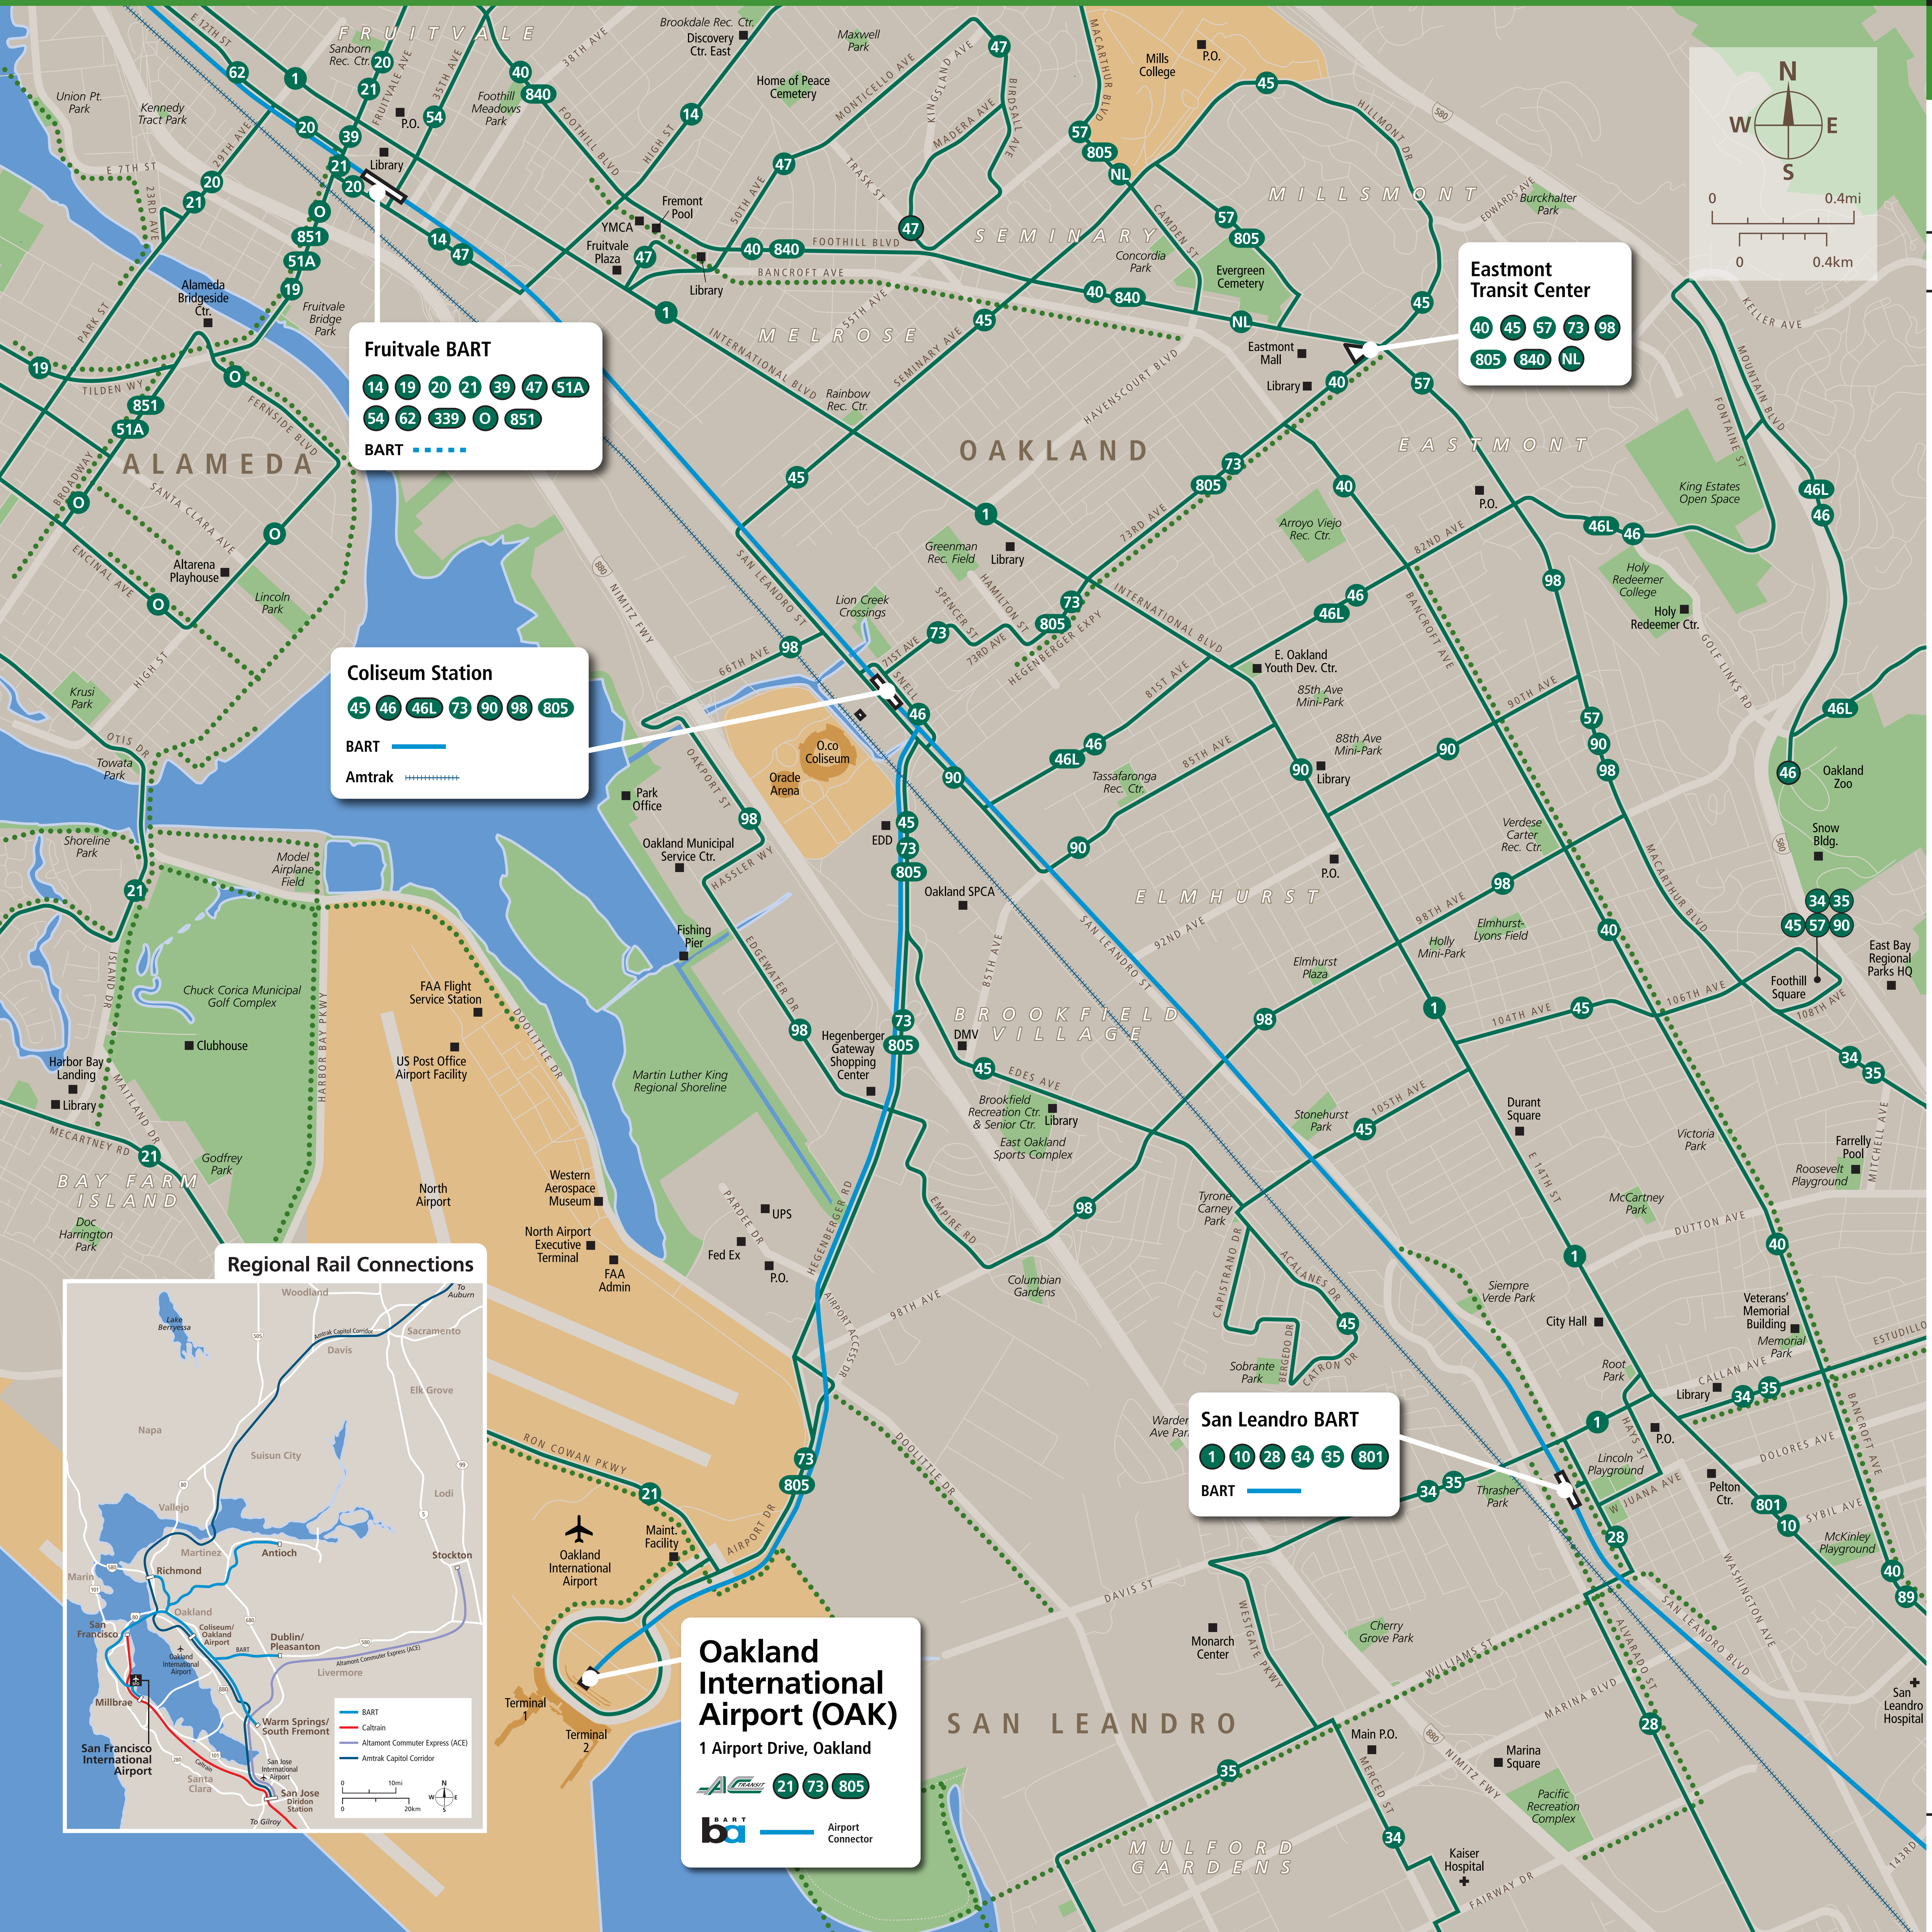

Transit Routes

Rutas del tránsito

公車路線圖

Fruitvale BART

14 19 20 21 39 47 51A
54 62 339 O 851

BART

Coliseum Station

45 46 46L 73 90 98 805

BART
Amtrak

Eastmont Transit Center

40 45 57 73 98
805 840 NL

San Leandro BART

1 10 28 34 35 801

BART

Oakland International Airport (OAK)
1 Airport Drive, Oakland

21 73 805

ba Airport Connector

Transit Information

Oakland International Airport

Oakland

Map Key

- You Are Here
- 5-Minute Walk 1000ft/305m Radius
- BART
- Amtrak
- AC Transit
- Route Terminus
- Bicycle Trail or Lane

This map does not show all commuter, express, special event, or all-night routes. Service may vary with time of day or day of week. Service changes may have occurred since printing. Please consult transit agency schedule or contact 511 for more information.