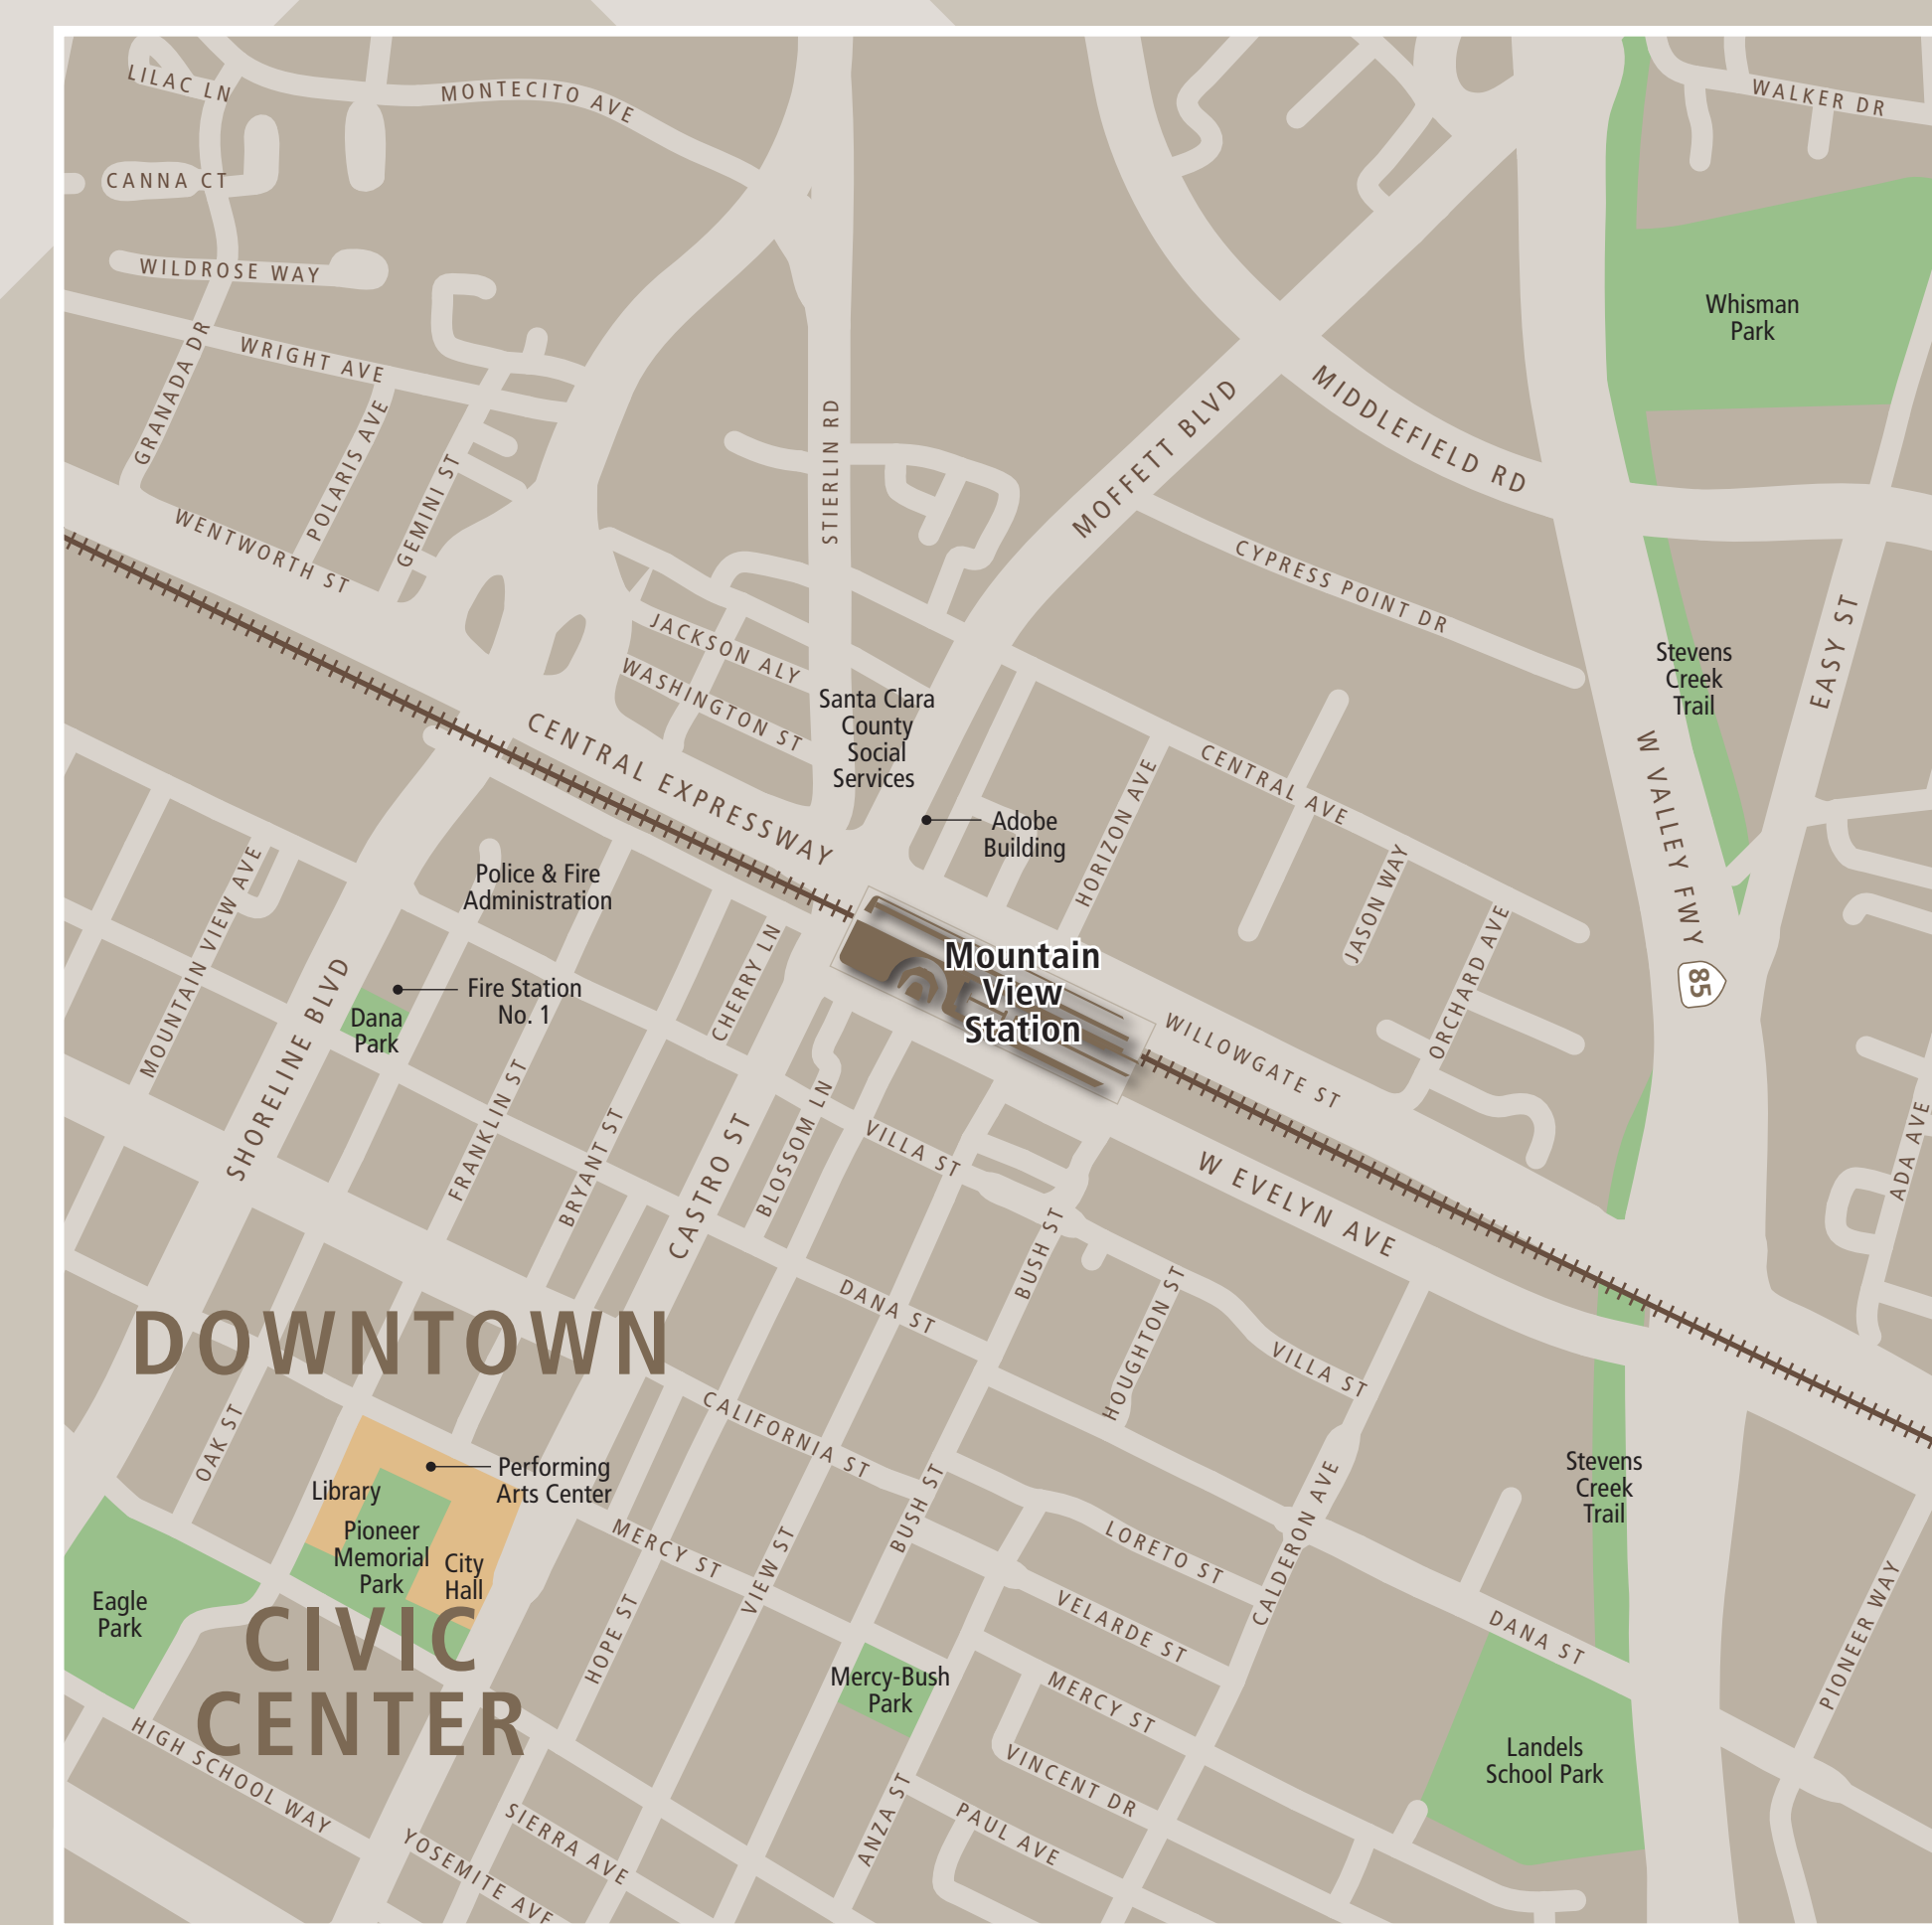

Transit Stops

Paradas del tránsito

公車站地圖

Transit Information

Mountain View Transit Center

Mountain View

Map Key

- You Are Here
- Transit Information
- Transit Stop
- Intercity and Commuter Rail
- Light Rail
- Bus
- Bike Lockers
- Bike Parking
- Bike Share
- Parking
- Taxi
- Telephone
- Ticket Vending Machine
- Wheelchair Accessible

Transit Lines

- Santa Clara Valley Transportation Authority (VIA) Buses
- 21 Stanford Shopping Center
- 21 Santa Clara Transit Center
- 40 Foothill College
- 51 West Valley College
- 51 Moffett Field
- 52 Foothill College
- 0 Alum Rock
- Mountain View Community Shuttle
- Gray Route (Clockwise)
- Red Route (Counter-clockwise)

Call 511 | 511.org

Revised October 2, 2020

Area Map