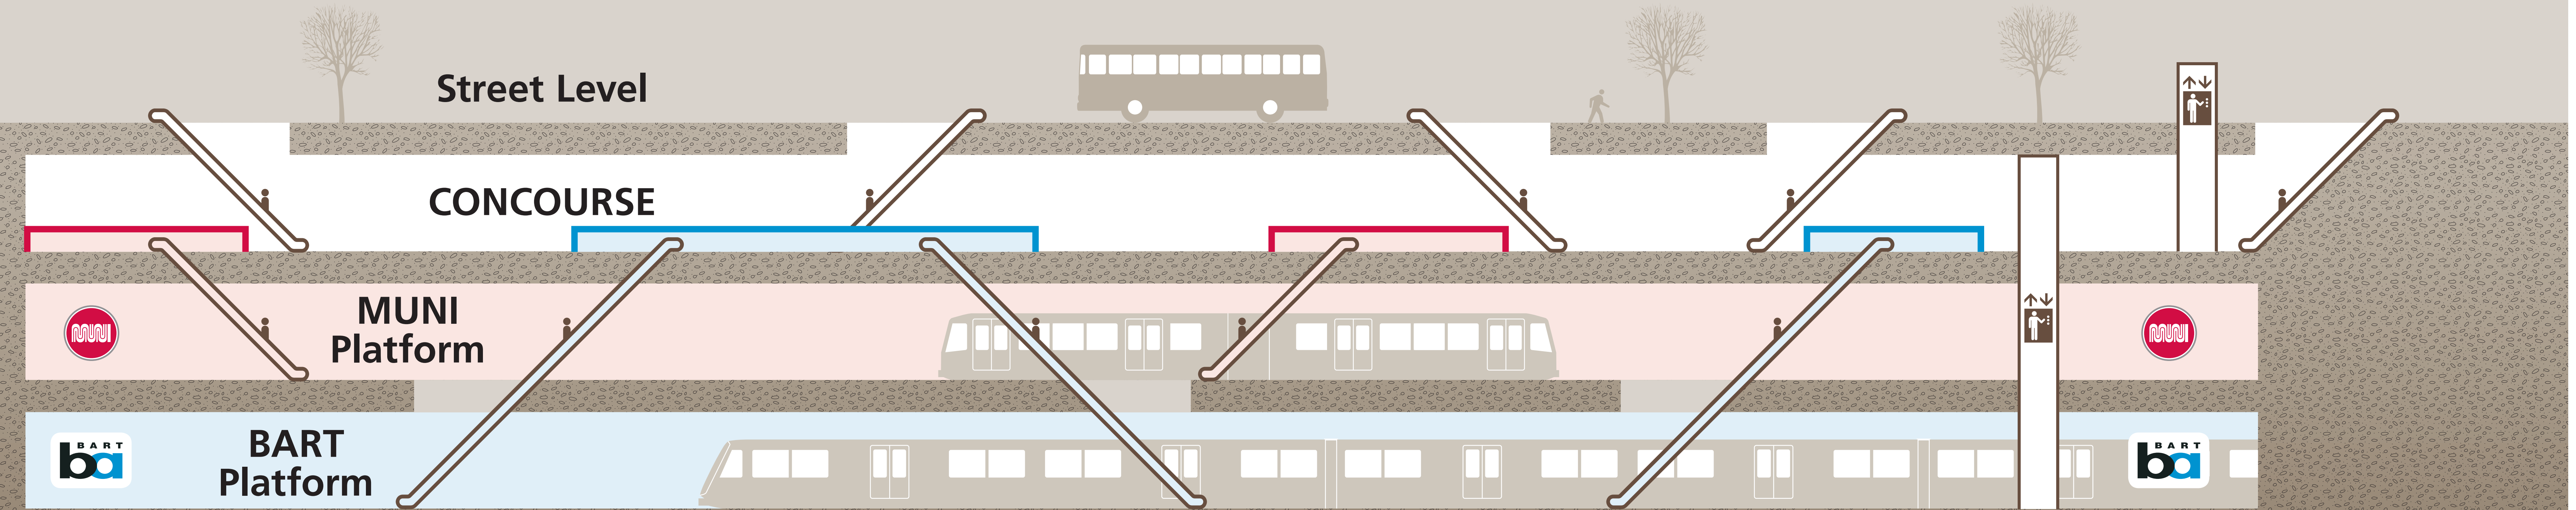

# Station Map

Mapa de la estación

車站地圖

Station Area Map

Concourse Plan View

Station Section View

## Transit Information

### Montgomery Station

##### Map Key

- ★ You Are Here
  - i Transit Information
  - Exit
  - A1 to Market St & Post St
  - A2 to Market St & Montgomery St
  - A3 to Market St & Sutter St
  - A4 to Sansome St & Sutter St
  - B1 to New Montgomery St
  - B2 to Market St & 2nd St
  - B3 to Market St (500 Block)
  - BART Train
  - Coffee Shop
  - Elevator
  - Escalator
  - Florist Booth
  - Muni Metro Light Rail
  - News Stand
  - Stairs
  - Station Agent Booth
  - Telephone
- Ticket Vending:
- BART / Clipper Add Cash Value
  - Clipper / Add Cash Value
  - Addfare
  - Transit Store (Ticket Purchase)
  - Wheelchair Accessible