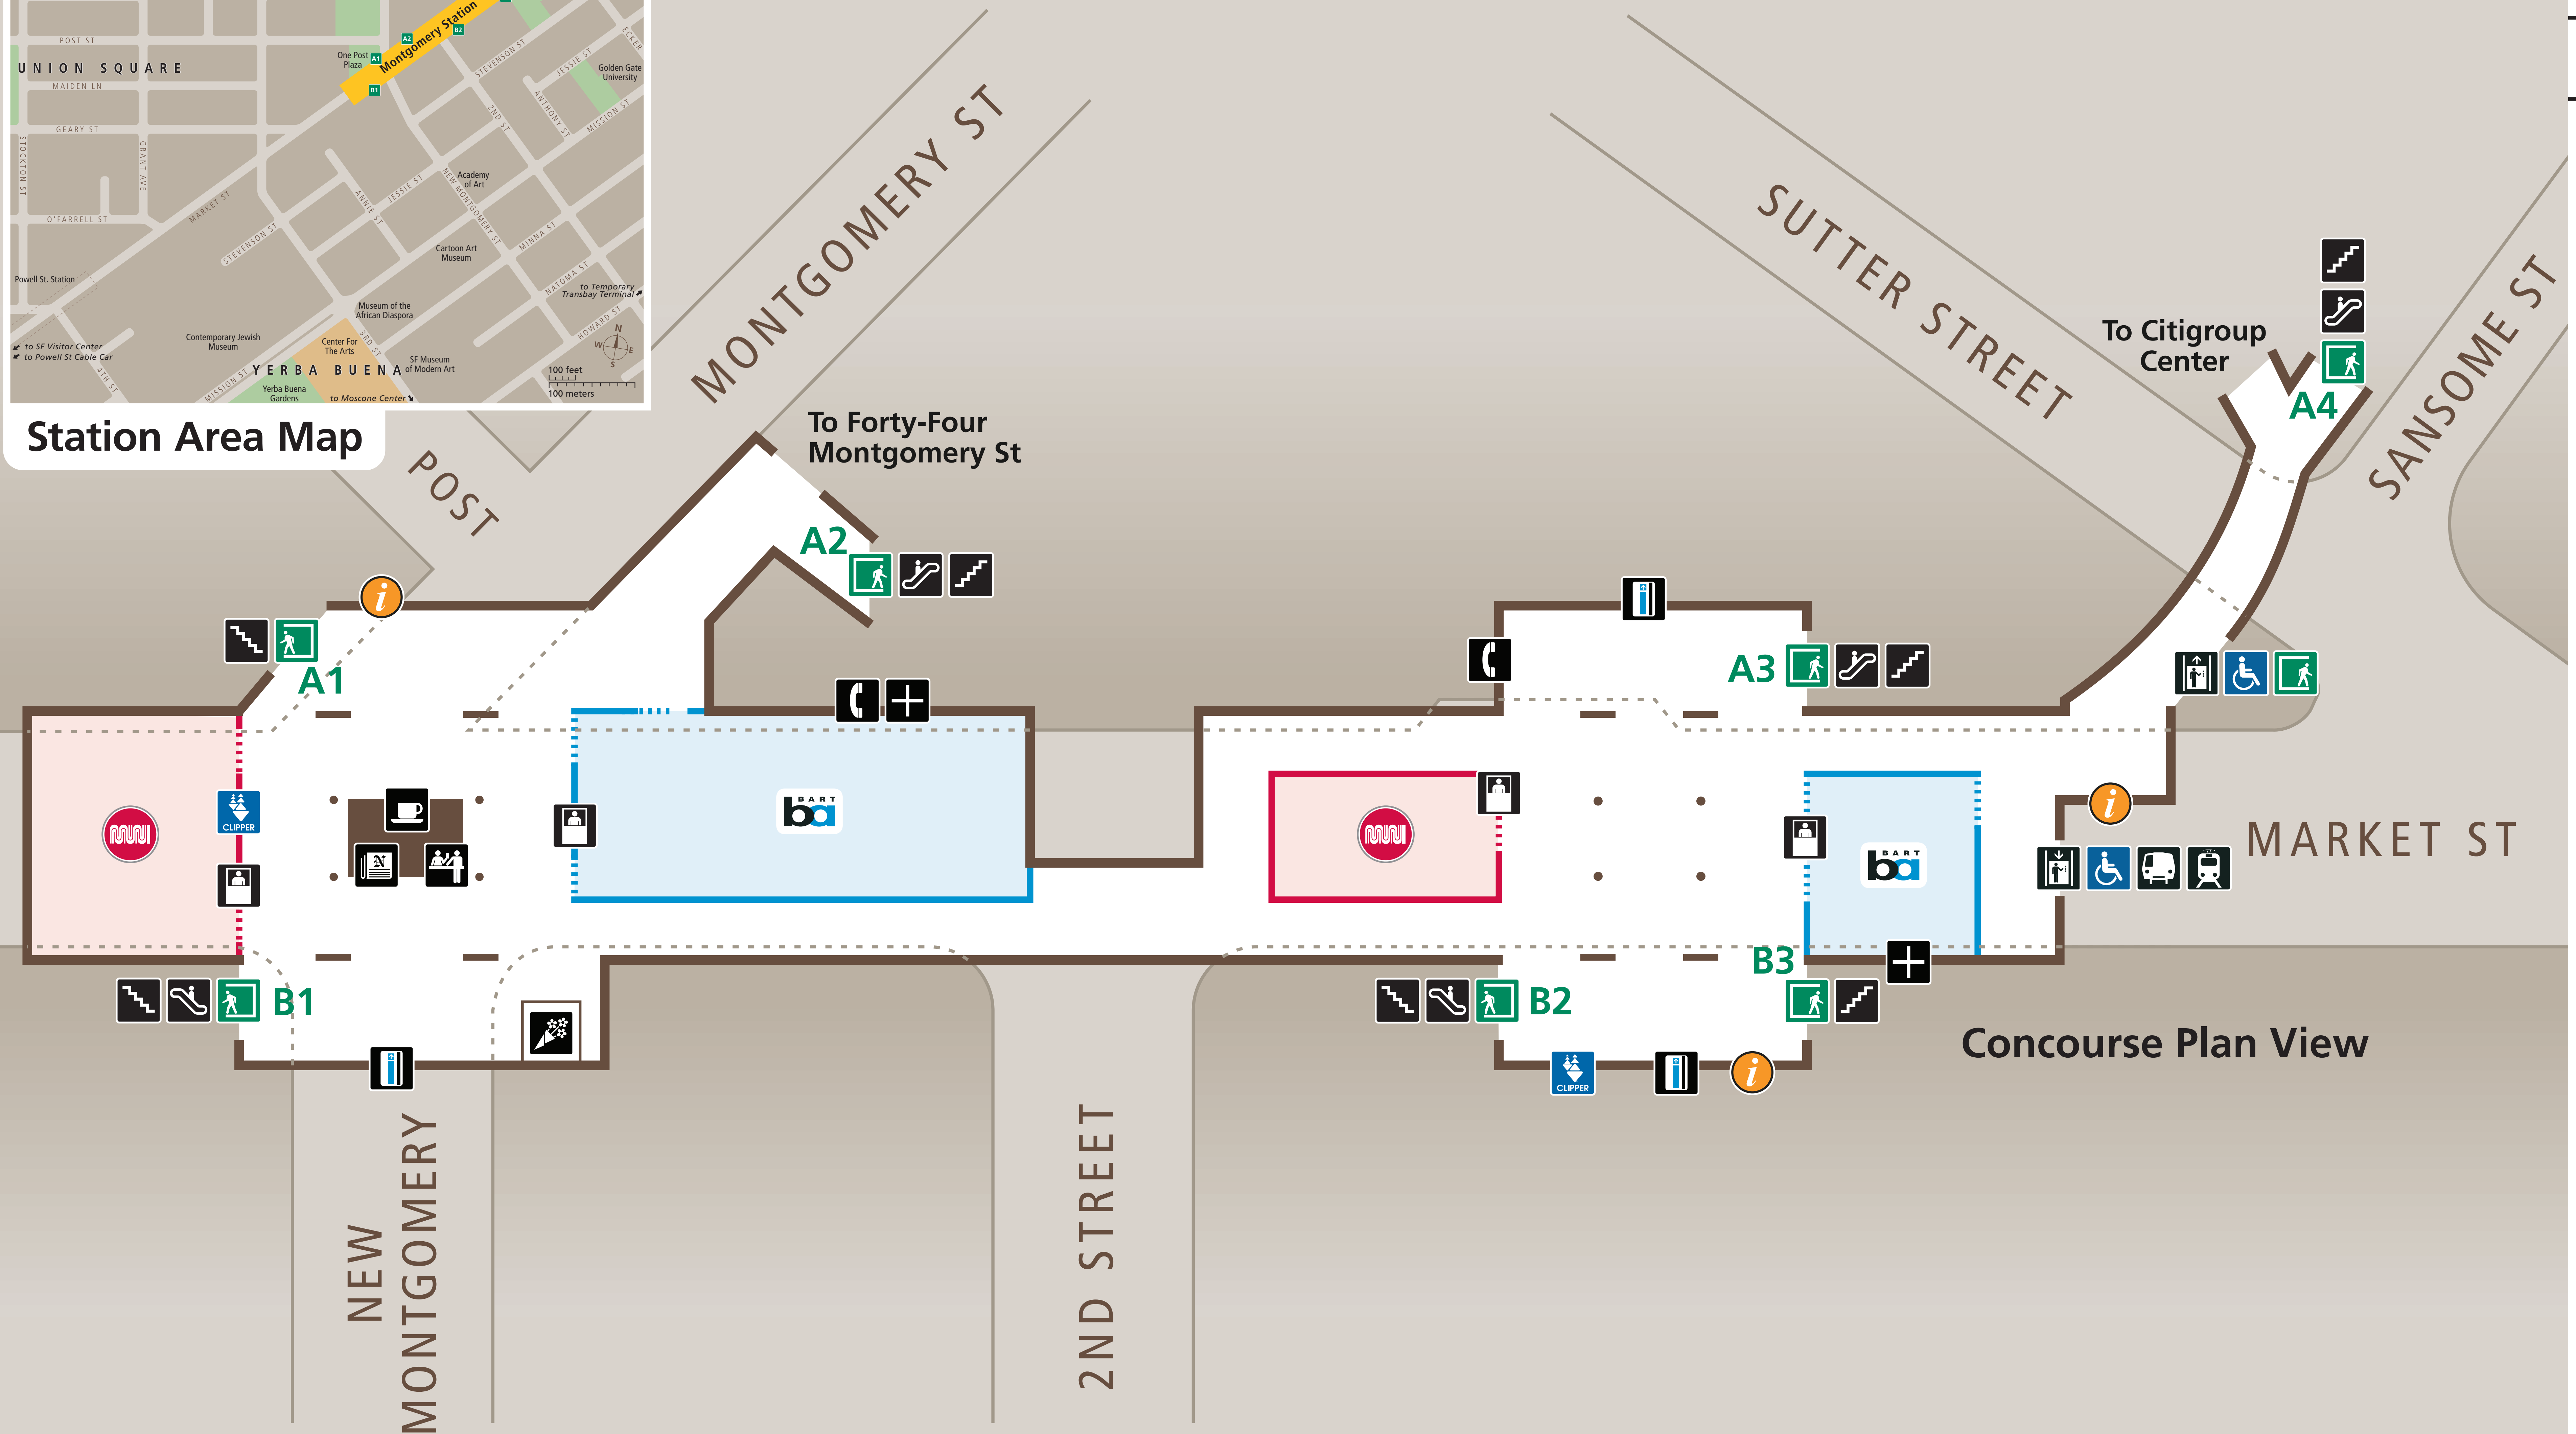

# Station Map

Mapa de la estación

車站地圖

Station Area Map

Concourse Plan View

Station Section View

## Transit Information

### Montgomery Station

##### Map Key

- ★ You Are Here
  - i Transit Information
  - Exit
  - A1 to Market St & Post St
  - A2 to Market St & Montgomery St
  - A3 to Market St & Sutter St
  - A4 to Sansome St & Sutter St
  - B1 to New Montgomery St
  - B2 to Market St & 2nd St
  - B3 to Market St (500 Block)
  - BART Train
  - Coffee Shop
  - Elevator
  - Escalator
  - Florist Booth
  - Muni Metro Light Rail
  - News Stand
  - Stairs
  - Station Agent Booth
  - Telephone
- Ticket Vending:
- BART / Clipper Add Cash Value
  - Clipper / Add Cash Value
  - Addfare
  - Transit Store (Ticket Purchase)
  - Wheelchair Accessible