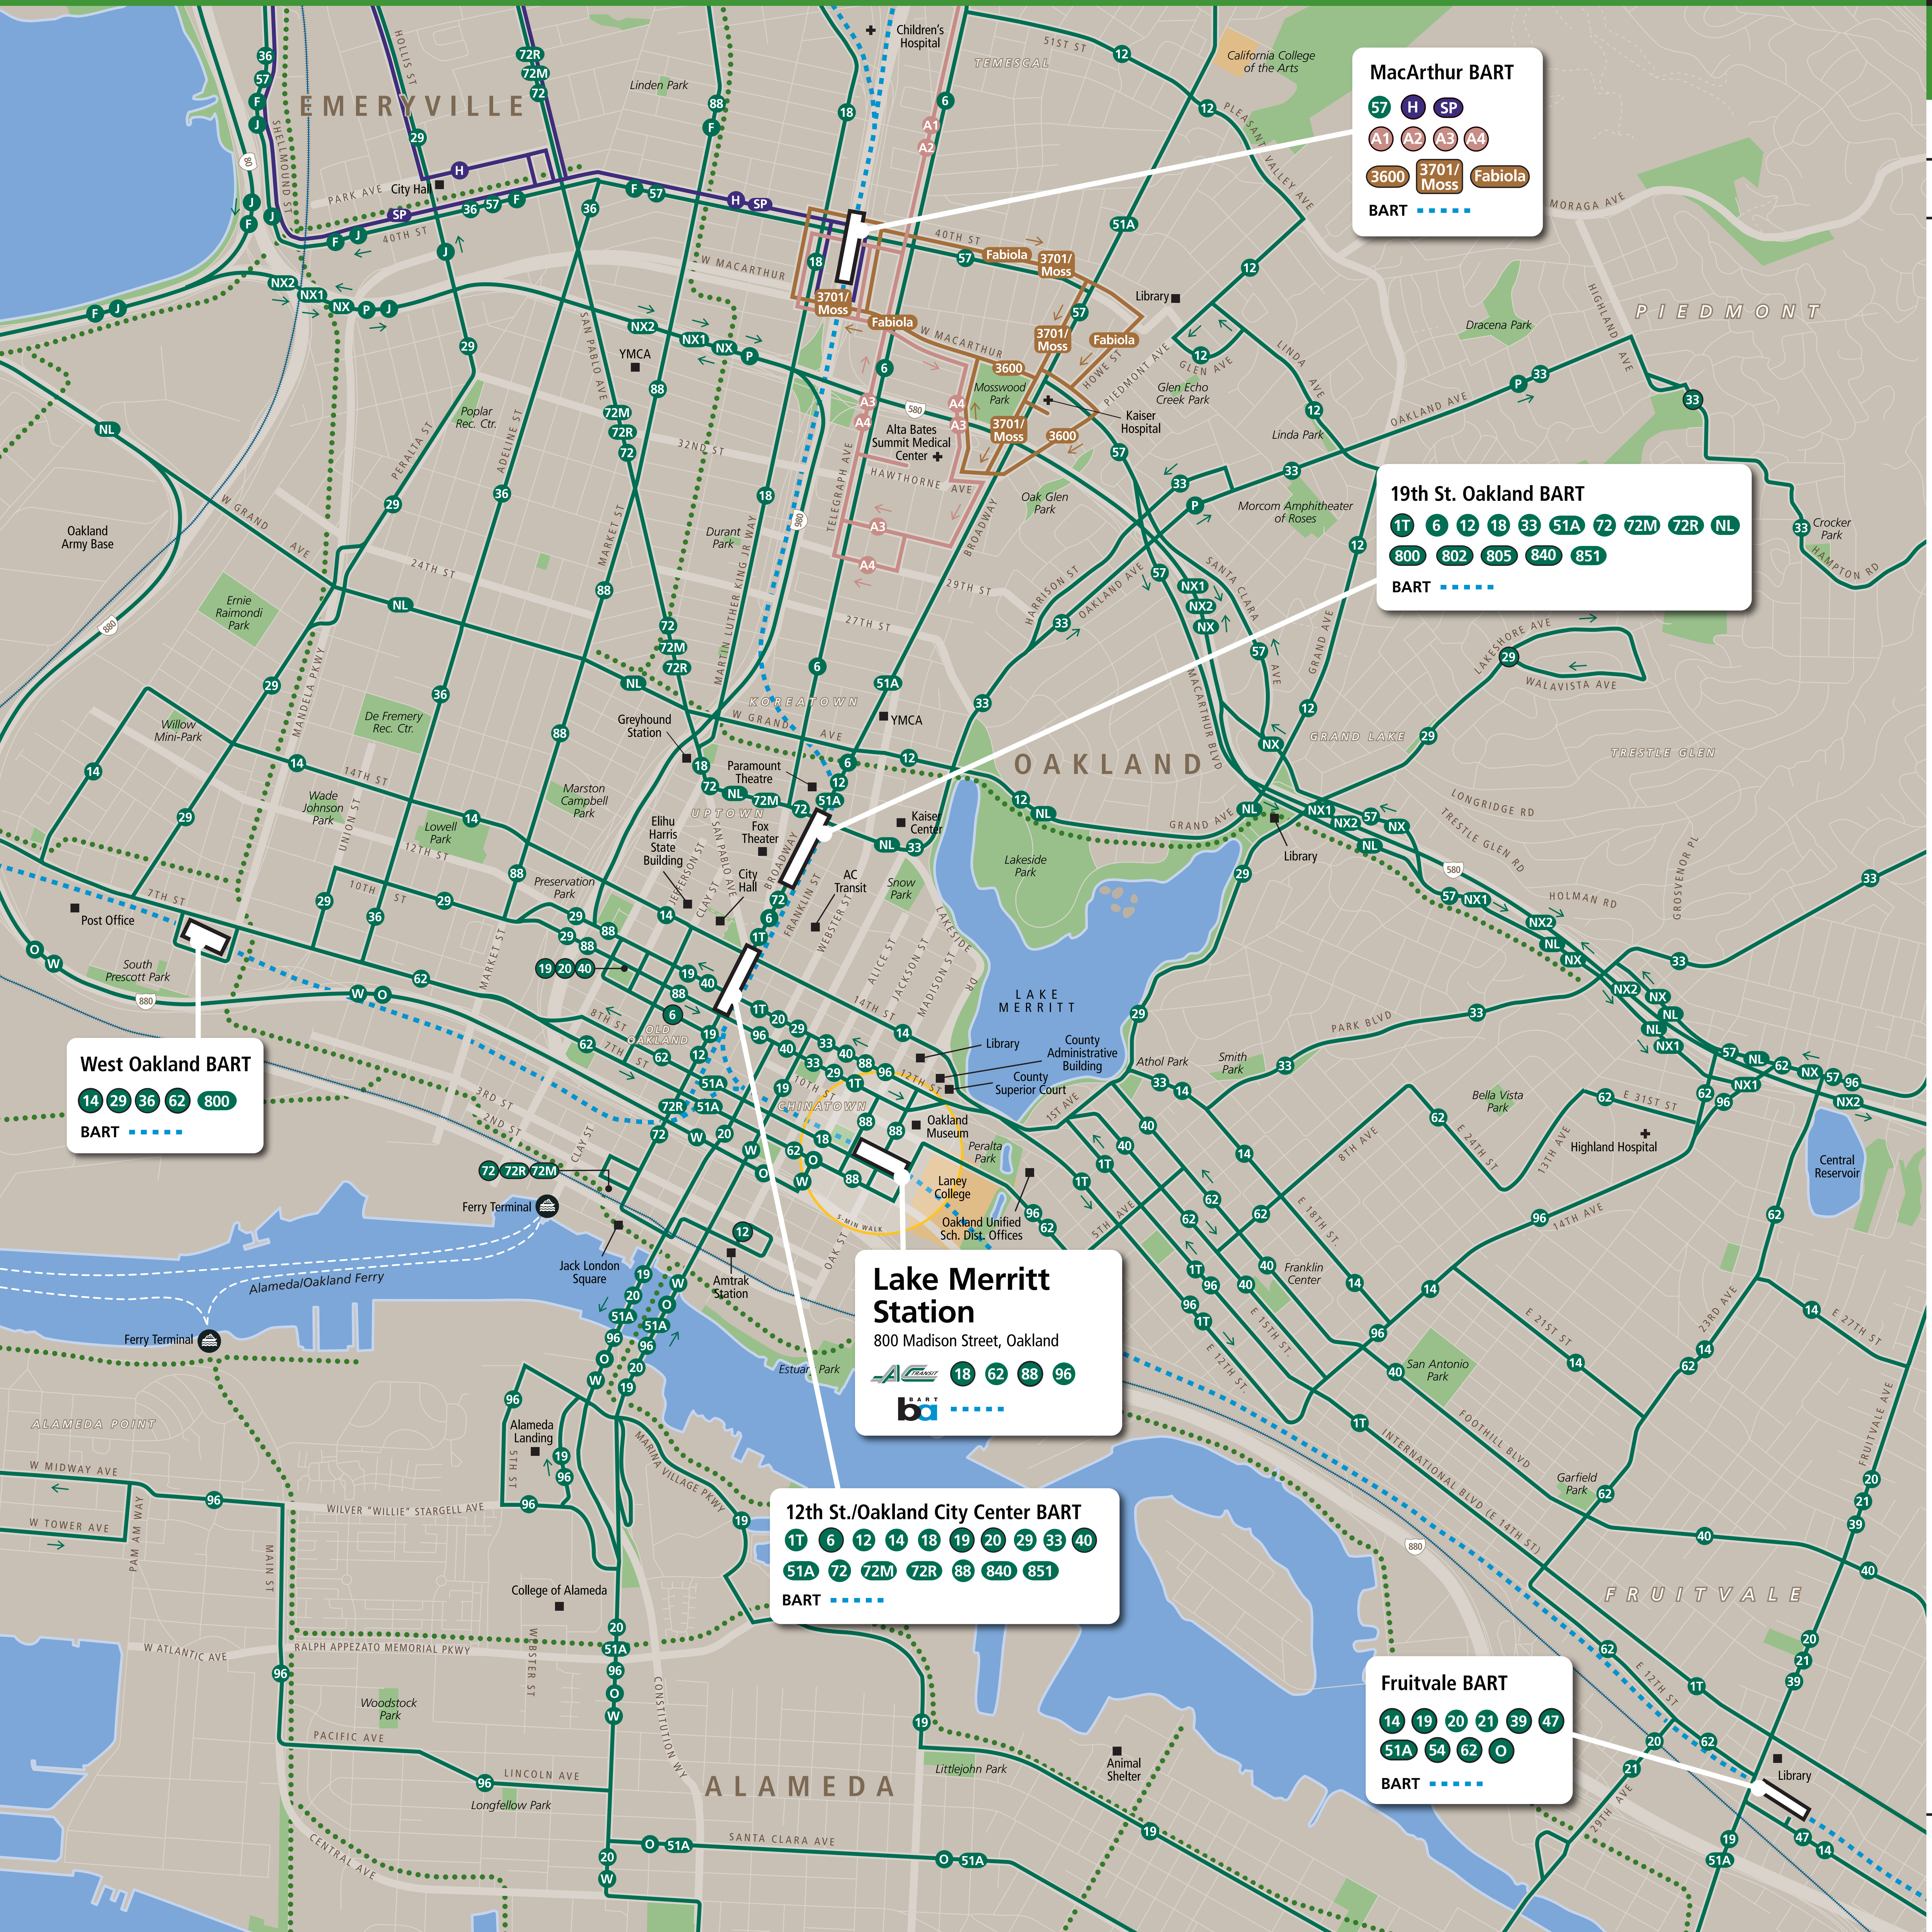

Transit Routes

Rutas del tránsito

公車路線圖

Transit Information

Lake Merritt

Oakland

Map Key

- You Are Here
- 5-Minute Walk 1000ft/305m
- BART
- AC Transit
- Alta Bates Summit Shuttle
- Emery Go-Round
- Kaiser Shuttle
- Amtrak
- Route Terminus
- Ferry Terminal
- Bicycle Trail or Lane

This map does not show all commuter, express, special event, or all-night routes. Service may vary with time of day or day of week. Service changes may have occurred since printing. Please consult transit agency schedule or contact 511 for more information.

MacArthur BART

57 H SP
A1 A2 A3 A4
3600 3701/Moss Fabiola
BART

19th St. Oakland BART

1T 6 12 18 33 51A 72 72M 72R NL
800 802 805 840 851
BART

West Oakland BART

14 29 36 62 800
BART

Lake Merritt Station
800 Madison Street, Oakland

18 62 88 96

12th St./Oakland City Center BART

1T 6 12 14 18 19 20 29 33 40
51A 72 72M 72R 88 840 851
BART

Fruitvale BART

14 19 20 21 39 47
51A 54 62 O
BART

Call 511 | 511.org