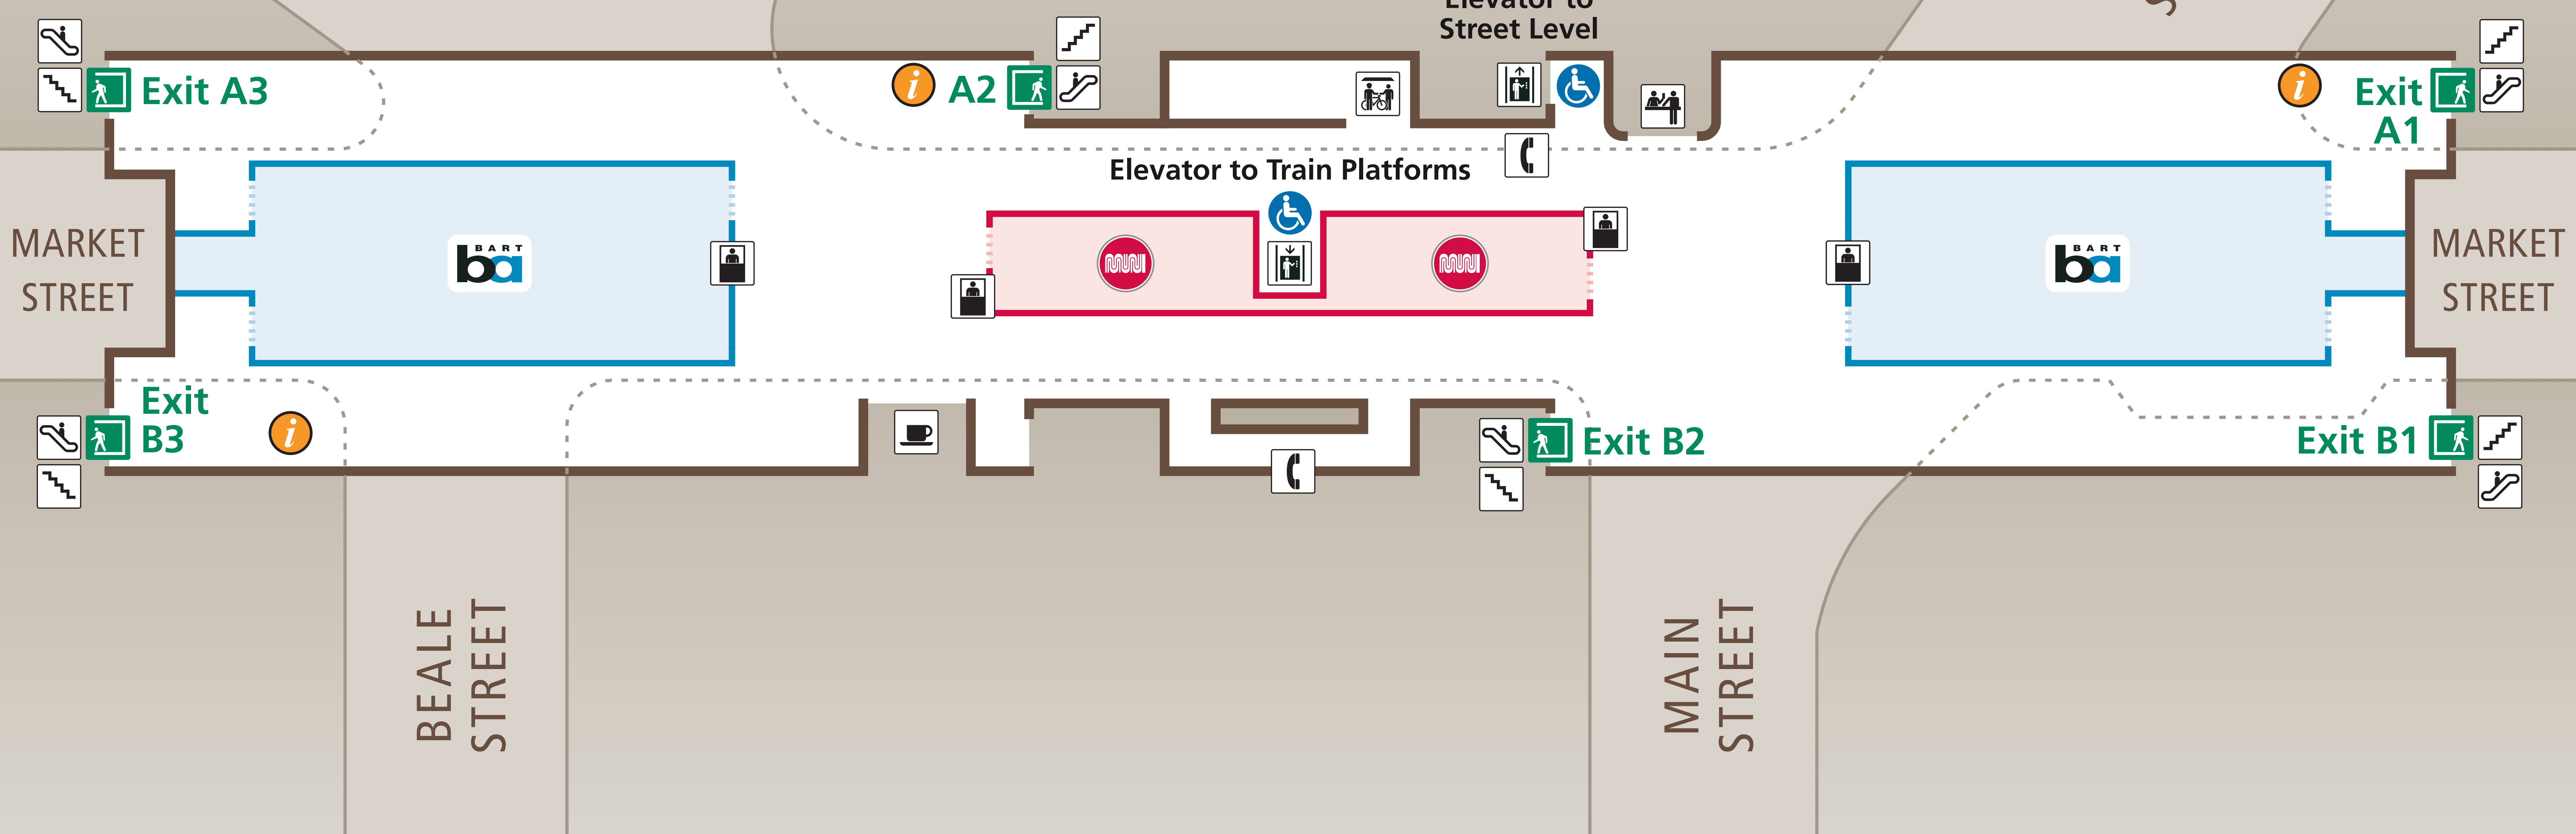

Station Map

Mapa de la estación

車站地圖

Transit Information

Embarcadero Station

San Francisco

Map Key

- You Are Here
- Transit Information
- Exit
- **A1** To Ferry Building
- **B1** To Ferry Building
- **A2** To Davis St.
- **B2** To Main St.
- **A3** To Pine St.
- **B3** To Beale St.
- Bike Station
- Coffee Shop
- Elevator
- Escalator
- Stairs
- Station Agent
- Telephone
- Transit Store
- Wheelchair Accessible

Concourse Plan View