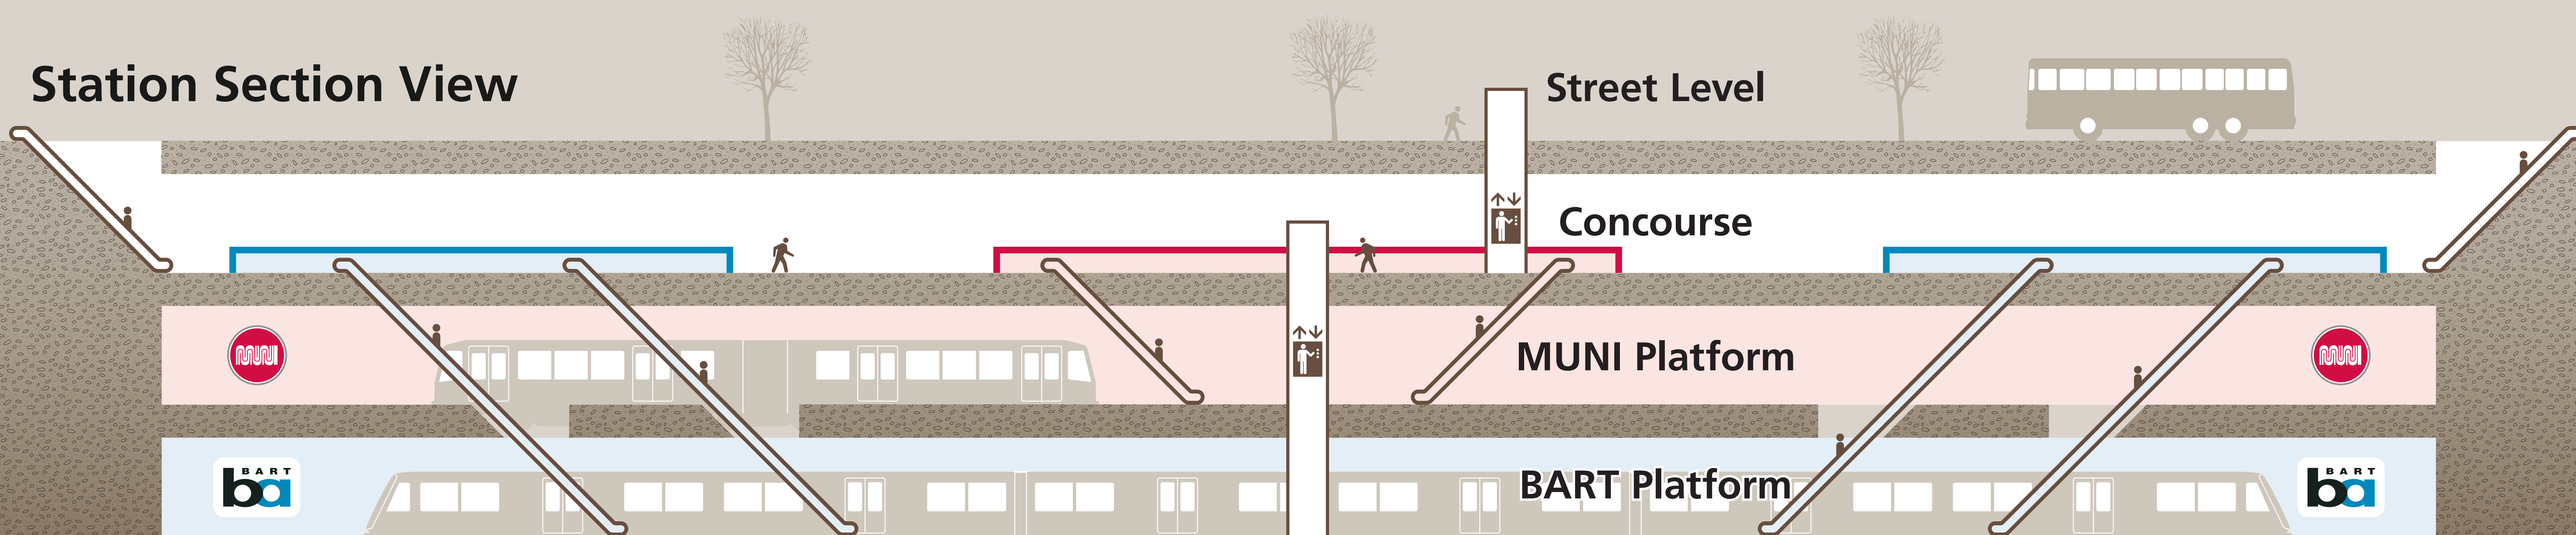

Station Section View

**Free Bay Area
Transit Information**
Dial 5-1-1 or visit 511.org