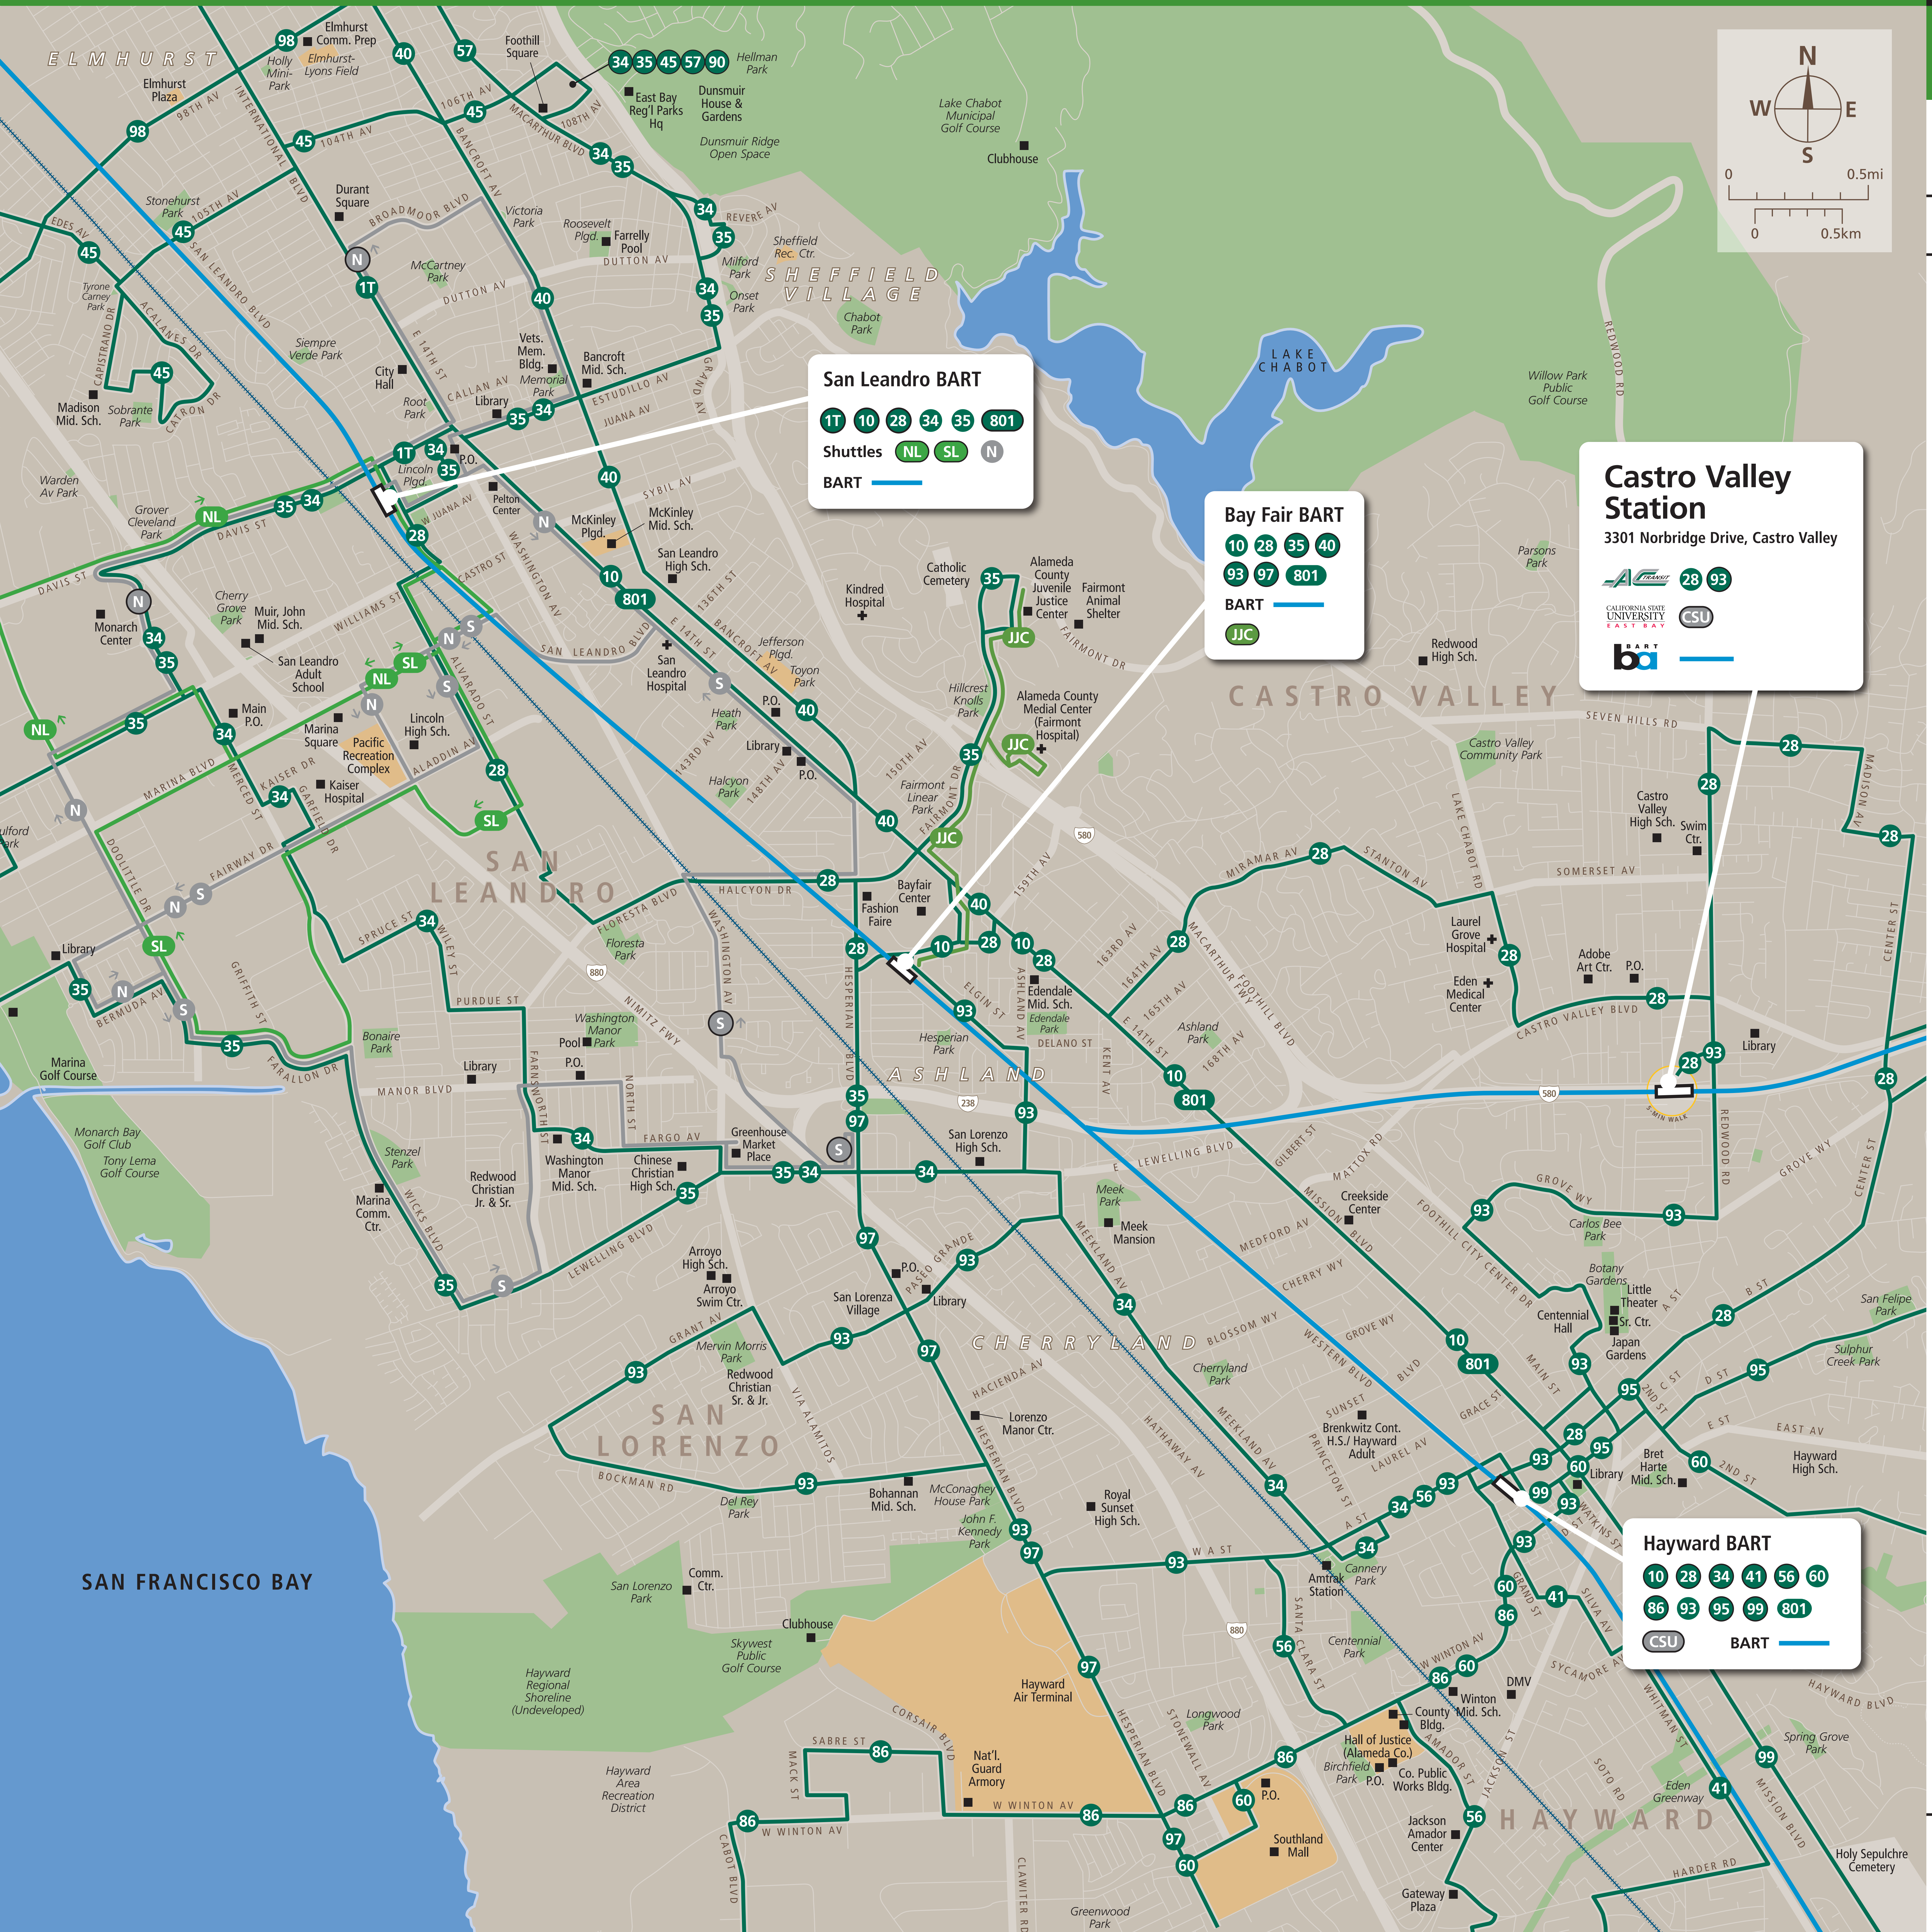

Transit Routes

Rutas del tránsito

公車路線圖

San Leandro BART

1T 10 28 34 35 801

Shuttles NL SL N

BART

Bay Fair BART

10 28 35 40

93 97 801

BART

JJC

Castro Valley Station

3301 Norbridge Drive, Castro Valley

28 93

CSU

BART

Hayward BART

10 28 34 41 56 60

86 93 95 99 801

CSU BART

Transit Information

Castro Valley Station

Castro Valley

Map Key

- You Are Here
- BART
- Amtrak
- AC Transit
- Alameda County SustainAbility Shuttle
- FLEX Shuttle
- LINKS Shuttle
- Route Terminus

Call 511 | 511.org