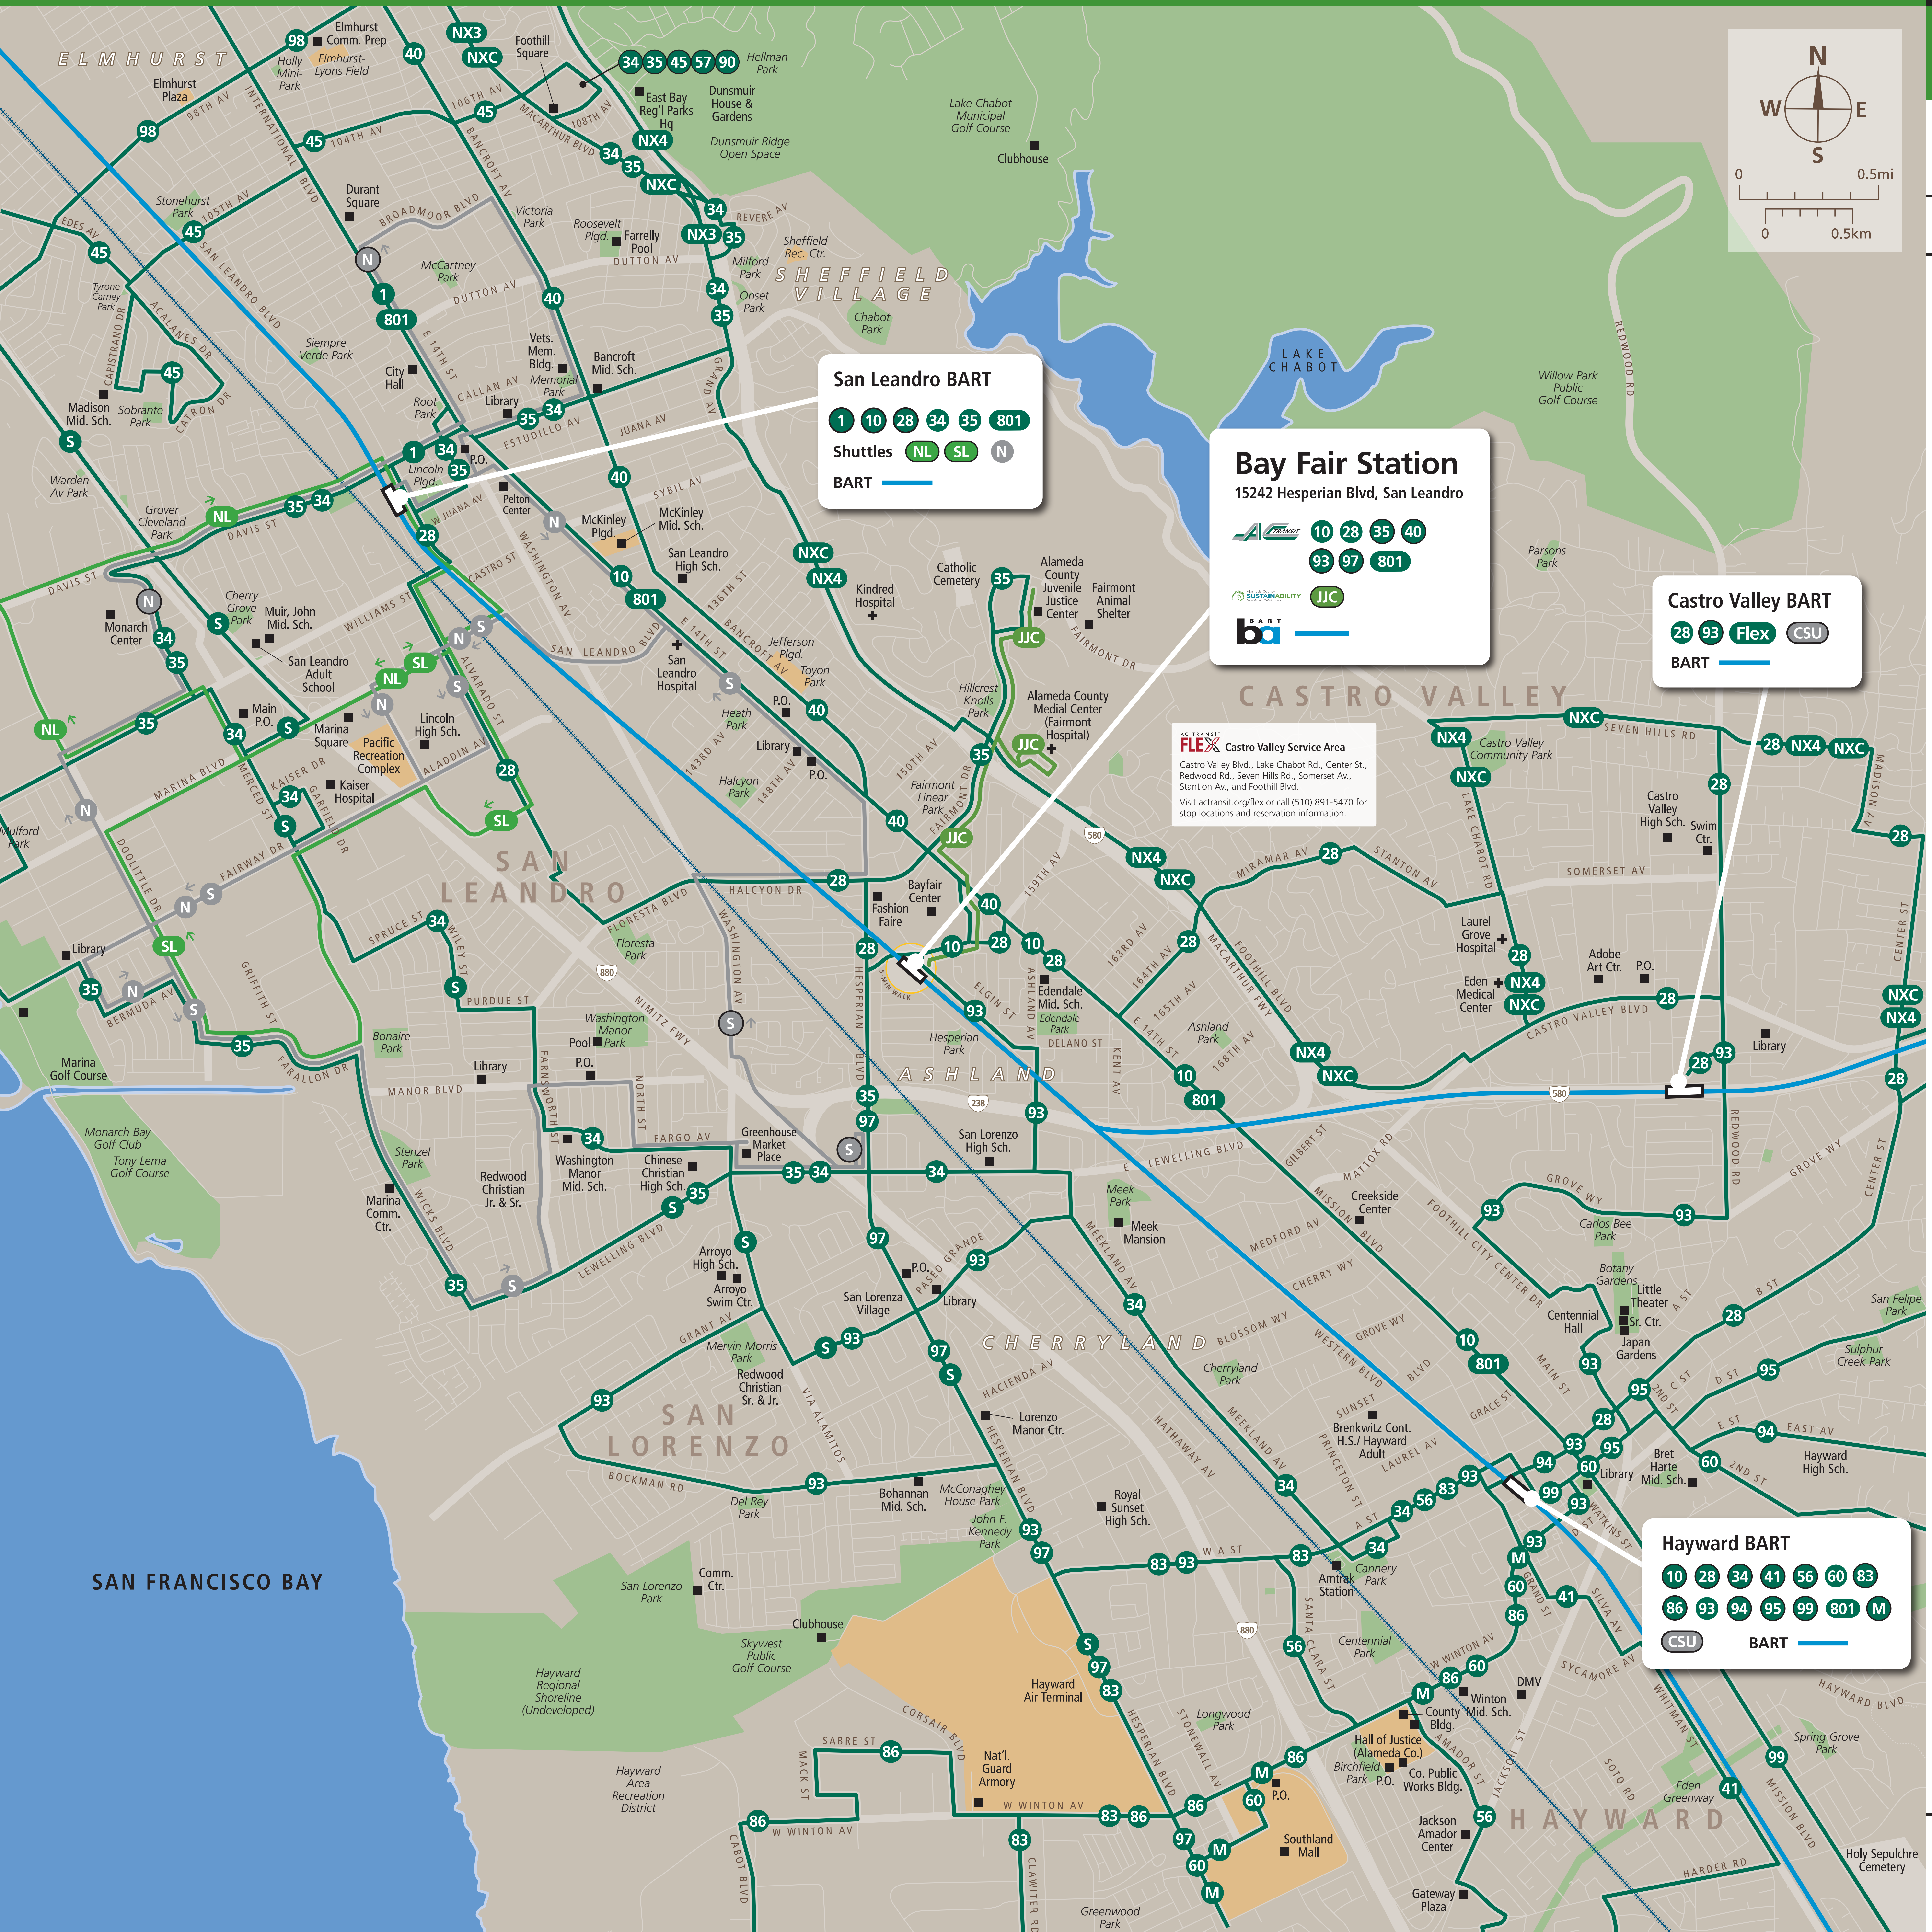

Transit Routes

Rutas del tránsito

公車路線圖

San Leandro BART

1 10 28 34 35 801

Shuttles NL SL N

BART

Bay Fair Station

15242 Hesperian Blvd, San Leandro

AC Transit 10 28 35 40

LINKS Shuttle 93 97 801

Alameda County Sustainability Shuttle JJC

BART

Castro Valley BART

28 93 Flex CSU

BART

FLEX Castro Valley Service Area

Castro Valley Blvd., Lake Chabot Rd., Center St., Redwood Rd., Seven Hills Rd., Somerset Av., Stanton Av., and Foothill Blvd.

Visit actransit.org/flex or call (510) 891-5470 for stop locations and reservation information.

Hayward BART

10 28 34 41 56 60 83

86 93 94 95 99 801 M

CSU BART

Transit Information

Bay Fair Station

San Leandro

Map Key

- You Are Here
- BART
- Amtrak
- AC Transit
- Alameda County Sustainability Shuttle
- FLEX Shuttle
- LINKS Shuttle
- Route Terminus

Free Bay Area Transit Information

Dial 5-1-1 or visit 511.org