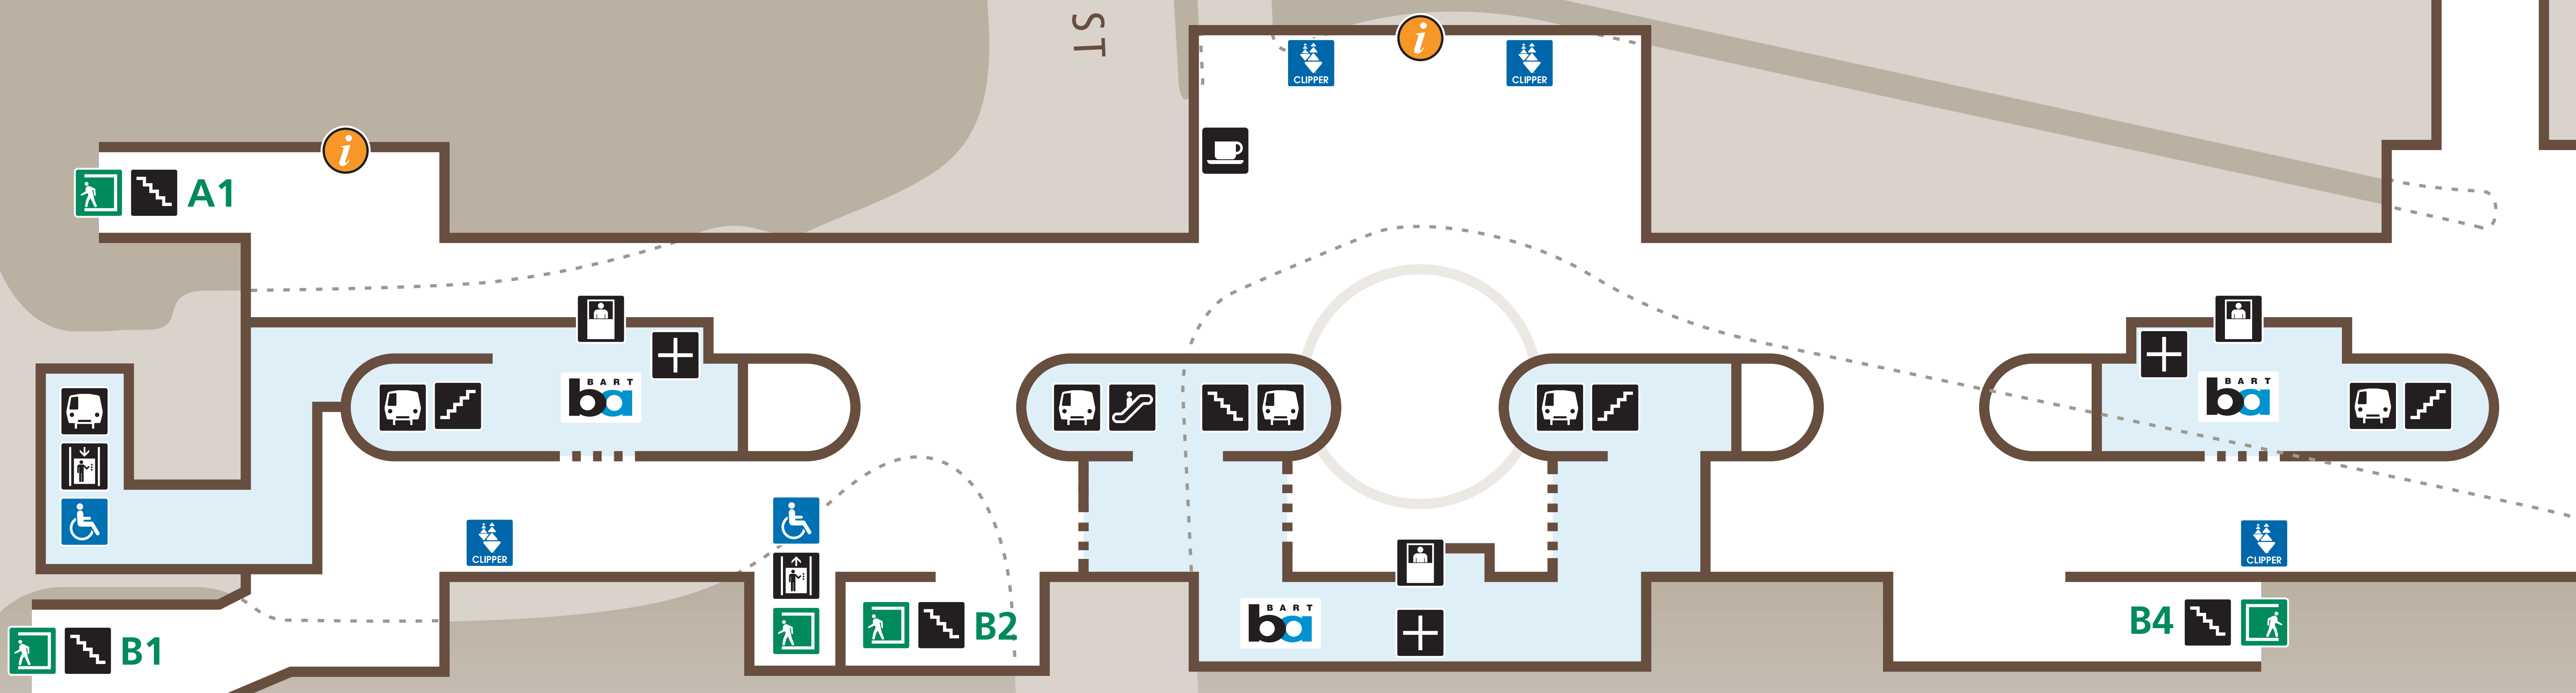

Station Map

Mapa de la estación

車站地圖

ADDISON ST

CENTER ST

SHATTUCK AVE

ALLSTON WAY

↑ To UC Berkeley

↓ To MLK Jr Civic Center

Transit Information

Downtown Berkeley Station

Berkeley

Map Key

- ★ You Are Here
- Exit
- BART Train
- Cafe
- Elevator
- Escalator
- Stairs
- Station Agent Booth
- Ticket Vending:
  - Addfare
  - Clipper / Add Cash Value
- Transit Information
- Wheelchair Accessible

Call 511 | 511.org